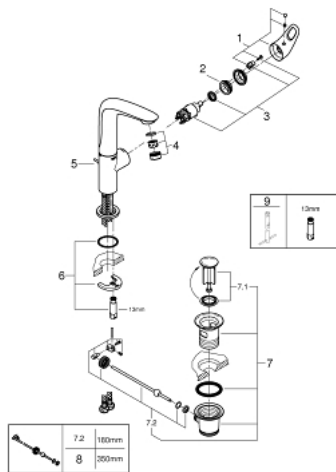

23 569 LS3 EUROSTYLE SINGLE-LEVER BASIN MIXER 1/2" L-SIZE

PRODUCT DESCRIPTION

- single hole installation
- loop metal lever
- **GROHE SilkMove** 28 mm ceramic cartridge
- with temperature limiter
- **GROHE StarLight** chrome finish
- **GROHE EcoJoy** mousseur 5.7 l/min
- **GROHE FastFixation** rapid installation system
- swivel cast spout
- swivel area 360°
- pop-up waste set 1 1/4"
- flexible connection hoses

23 569 LS3 **EUROSTYLE SINGLE-LEVER BASIN MIXER 1/2"**
L-SIZE

SPARE PARTS

- 1: Lever (Order-nr. 46942LS0)
 - 2: Fitting ring (Order-nr. 07419000)
 - 3: Cartridge (Order-nr. 46580000)
 - 4: Mousseur (Order-nr. 13961000)
 - 5: Pop-up rod (Order-nr. 46739000)
 - 6: Shank fastening assembly (Order-nr. 46671000)
 - 7: Waste set 1 1/4" (Order-nr. 28910000)
 - 7.1: Plug (Order-nr. 07182000)
 - 7.2: Eccentric rod (Order-nr. 07052000)
 - 8: Eccentric rod (Order-nr. 07341000)*
 - 9: Mounting wrench (Order-nr. 19017000)*
- * Optional accessories