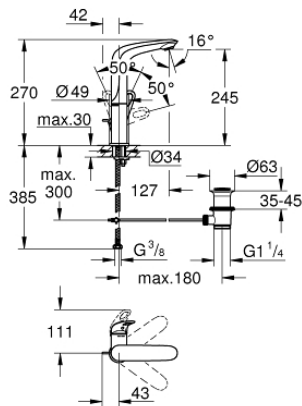

23 569 LS3 EUROSTYLE SINGLE-LEVER BASIN MIXER 1/2" L-SIZE

PRODUCT DESCRIPTION

- single hole installation
- loop metal lever
- **GROHE SilkMove** 28 mm ceramic cartridge
- with temperature limiter
- **GROHE StarLight** chrome finish
- **GROHE EcoJoy** mousseur 5.7 l/min
- **GROHE FastFixation** rapid installation system
- swivel cast spout
- swivel area 360°
- pop-up waste set 1 1/4"
- flexible connection hoses

23 569 LS3 **EUROSTYLE SINGLE-LEVER BASIN MIXER 1/2"**
L-SIZE

SPARE PARTS

- 1: Lever (Order-nr. 46942LS0)
 - 2: Fitting ring (Order-nr. 07419000)
 - 3: Cartridge (Order-nr. 46580000)
 - 4: Mousseur (Order-nr. 13961000)
 - 5: Pop-up rod (Order-nr. 46739000)
 - 6: Shank fastening assembly (Order-nr. 46671000)
 - 7: Waste set 1 1/4" (Order-nr. 28910000)
 - 7.1: Plug (Order-nr. 07182000)
 - 7.2: Eccentric rod (Order-nr. 07052000)
 - 8: Eccentric rod (Order-nr. 07341000)*
 - 9: Mounting wrench (Order-nr. 19017000)*
- * Optional accessories