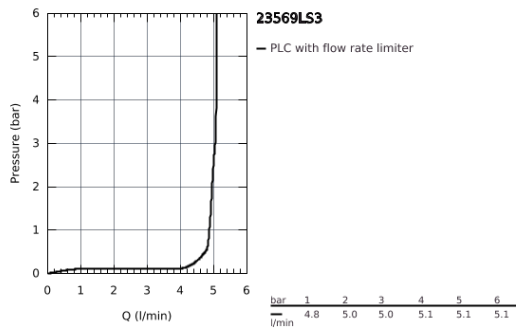

23 569 LS3 EUROSTYLE SINGLE-LEVER BASIN MIXER 1/2" L-SIZE

PRODUCT DESCRIPTION

- single hole installation
- loop metal lever
- **GROHE SilkMove** 28 mm ceramic cartridge
- with temperature limiter
- **GROHE StarLight** chrome finish
- **GROHE EcoJoy** mousseur 5.7 l/min
- **GROHE FastFixation** rapid installation system
- swivel cast spout
- swivel area 360°
- pop-up waste set 1 1/4"
- flexible connection hoses

23 569 LS3 **EUROSTYLE SINGLE-LEVER BASIN MIXER 1/2"**
L-SIZE

SPARE PARTS

- 1: Lever (Order-nr. 46942LS0)
 - 2: Fitting ring (Order-nr. 07419000)
 - 3: Cartridge (Order-nr. 46580000)
 - 4: Mousseur (Order-nr. 13961000)
 - 5: Pop-up rod (Order-nr. 46739000)
 - 6: Shank fastening assembly (Order-nr. 46671000)
 - 7: Waste set 1 1/4" (Order-nr. 28910000)
 - 7.1: Plug (Order-nr. 07182000)
 - 7.2: Eccentric rod (Order-nr. 07052000)
 - 8: Eccentric rod (Order-nr. 07341000)*
 - 9: Mounting wrench (Order-nr. 19017000)*
- * Optional accessories