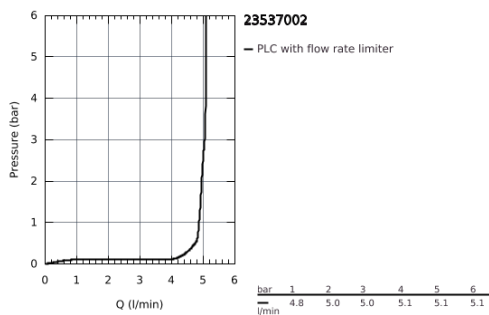

23 537 002 **EUROSMART SINGLE-LEVER BASIN MIXER 1/2"**
L-SIZE

PRODUCT DESCRIPTION

- monobloc installation
- metal lever
- 28 mm ceramic cartridge
with **GROHE SilkMove**
- with temperature limiter
- **GROHE StarLight** chrome finish
- **GROHE EcoJoy** mousseur 5.7 l/min
- **GROHE FastFixation** rapid installation system
- swivel tubular spout
- swivel area 360°
- pop-up waste set 1 1/4"
- flexible connection hoses

23 537 002 **EUROSMART SINGLE-LEVER BASIN MIXER 1/2"**
L-SIZE

SPARE PARTS

- 1: Lever (Order-nr. 46900000)
 - 2: retaining ring (Order-nr. 46715000)
 - 3: Cartridge (Order-nr. 46580000)
 - 4: Swivel tube spout (Order-nr. 13368000)
 - 4.1: Safety ring (Order-nr. 4825700M)
 - 4.2: Flow restrictor (Order-nr. 13967000)
 - 5: Pop-up rod (Order-nr. 06329000)
 - 6: Shank mounting kit (Order-nr. 46249000)
 - 7: Pop-up waste set 1 1/4" (Order-nr. 28910000)
 - 7.1: Chrome bath plug (Order-nr. 07182000)
 - 7.2: Eccentric rod (Order-nr. 07052000)
 - 8: Mounting wrench (Order-nr. 19017000)*
 - 9: Eccentric rod (Order-nr. 07341000)*
- * Optional accessories