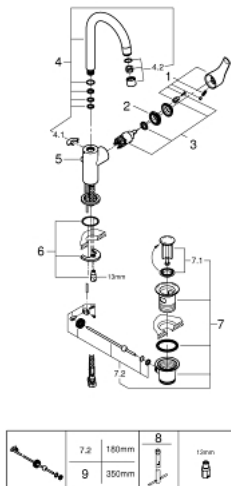

23 537 002 **EUROSMART SINGLE-LEVER BASIN MIXER 1/2"**
L-SIZE

PRODUCT DESCRIPTION

- monobloc installation
- metal lever
- 28 mm ceramic cartridge
with **GROHE SilkMove**
- with temperature limiter
- **GROHE StarLight** chrome finish
- **GROHE EcoJoy** mousseur 5.7 l/min
- **GROHE FastFixation** rapid installation system
- swivel tubular spout
- swivel area 360°
- pop-up waste set 1 1/4"
- flexible connection hoses

23 537 002 **EUROSMART SINGLE-LEVER BASIN MIXER 1/2"**
L-SIZE

SPARE PARTS

- 1: Lever (Order-nr. 46900000)
 - 2: retaining ring (Order-nr. 46715000)
 - 3: Cartridge (Order-nr. 46580000)
 - 4: Swivel tube spout (Order-nr. 13368000)
 - 4.1: Safety ring (Order-nr. 4825700M)
 - 4.2: Flow restrictor (Order-nr. 13967000)
 - 5: Pop-up rod (Order-nr. 06329000)
 - 6: Shank mounting kit (Order-nr. 46249000)
 - 7: Pop-up waste set 1 1/4" (Order-nr. 28910000)
 - 7.1: Chrome bath plug (Order-nr. 07182000)
 - 7.2: Eccentric rod (Order-nr. 07052000)
 - 8: Mounting wrench (Order-nr. 19017000)*
 - 9: Eccentric rod (Order-nr. 07341000)*
- * Optional accessories