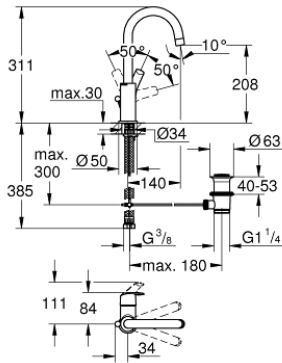

23 537 002 **EUROSMART SINGLE-LEVER BASIN MIXER 1/2"**
L-SIZE

PRODUCT DESCRIPTION

- monobloc installation
- metal lever
- 28 mm ceramic cartridge
with **GROHE SilkMove**
- with temperature limiter
- **GROHE StarLight** chrome finish
- **GROHE EcoJoy** mousseur 5.7 l/min
- **GROHE FastFixation** rapid installation system
- swivel tubular spout
- swivel area 360°
- pop-up waste set 1 1/4"
- flexible connection hoses

23 537 002 **EUROSMART SINGLE-LEVER BASIN MIXER 1/2"**
L-SIZE

SPARE PARTS

- 1: Lever (Order-nr. 46900000)
 - 2: retaining ring (Order-nr. 46715000)
 - 3: Cartridge (Order-nr. 46580000)
 - 4: Swivel tube spout (Order-nr. 13368000)
 - 4.1: Safety ring (Order-nr. 4825700M)
 - 4.2: Flow restrictor (Order-nr. 13967000)
 - 5: Pop-up rod (Order-nr. 06329000)
 - 6: Shank mounting kit (Order-nr. 46249000)
 - 7: Pop-up waste set 1 1/4" (Order-nr. 28910000)
 - 7.1: Chrome bath plug (Order-nr. 07182000)
 - 7.2: Eccentric rod (Order-nr. 07052000)
 - 8: Mounting wrench (Order-nr. 19017000)*
 - 9: Eccentric rod (Order-nr. 07341000)*
- * Optional accessories