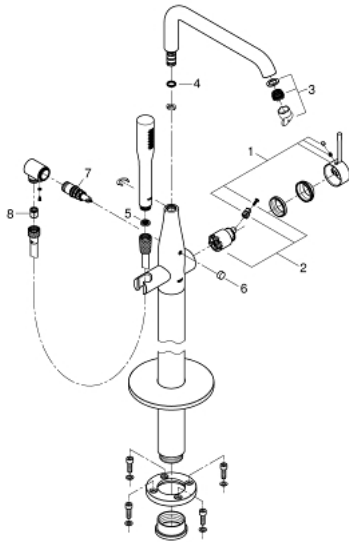

## 23 491 001 ESSENCE NEW SINGLE-LEVER BATH MIXER 1/2" FLOOR MOUNTED

### PRODUCT DESCRIPTION

- set for final installation for
- 45 984
- without roughing-in-set
- **GROHE SilkMove** 35 mm ceramic cartridge
- with temperature limiter
- **GROHE StarLight** chrome finish
- automatic diverter: bath/shower
- swivel spout with mousseur and stop limiter
- projection 277 mm
- integrated non-return valve in the shower outlet 1/2"
- with shower holder
- for chrome: hand shower 27 806, for other colours: hand shower 26 465
- Silverflex shower hose 1250 mm (28 362 000)
- protected against backflow
- min. recommended pressure 1.0 bar

23 491 001 **ESSENCE NEW SINGLE-LEVER BATH MIXER 1/2" FLOOR MOUNTED**

**SPARE PARTS**

- 1: Lever (Order-nr. 46916000)
- 2: Cartridge (Order-nr. 46374000)
- 3: Mousseur (Order-nr. 13926000)
- 4: O-ring dia. 13.5x2.75 mm (Order-nr. 0128500M)
- 5: Dirt strainer (Order-nr. 0700200M)
- 6: Diverter knob (Order-nr. 64989000)
- 7: Diverter (Order-nr. 65655000)
- 8: Non-return valve (Order-nr. 08565000)