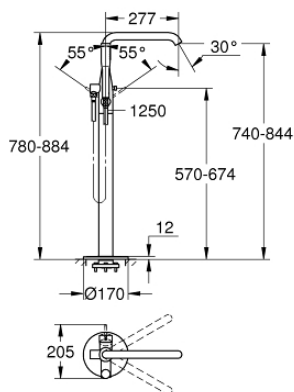

## 23 491 001 ESSENCE NEW SINGLE-LEVER BATH MIXER 1/2" FLOOR MOUNTED

### PRODUCT DESCRIPTION

- set for final installation for
- 45 984
- without roughing-in-set
- **GROHE SilkMove** 35 mm ceramic cartridge
- with temperature limiter
- **GROHE StarLight** chrome finish
- automatic diverter: bath/shower
- swivel spout with mousseur and stop limiter
- projection 277 mm
- integrated non-return valve in the shower outlet 1/2"
- with shower holder
- for chrome: hand shower 27 806, for other colours: hand shower 26 465
- Silverflex shower hose 1250 mm (28 362 000)
- protected against backflow
- min. recommended pressure 1.0 bar

23 491 001 **ESSENCE NEW SINGLE-LEVER BATH MIXER 1/2" FLOOR MOUNTED**

**SPARE PARTS**

- 1: Lever (Order-nr. 46916000)
- 2: Cartridge (Order-nr. 46374000)
- 3: Mousseur (Order-nr. 13926000)
- 4: O-ring dia. 13.5x2.75 mm (Order-nr. 0128500M)
- 5: Dirt strainer (Order-nr. 0700200M)
- 6: Diverter knob (Order-nr. 64989000)
- 7: Diverter (Order-nr. 65655000)
- 8: Non-return valve (Order-nr. 08565000)