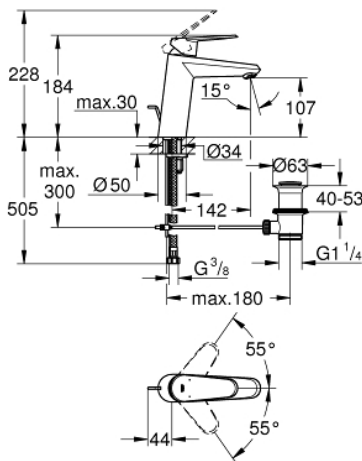

23 448 002 **EURODISC COSMOPOLITAN BASIN MIXER 1/2"**
M-SIZE

PRODUCT DESCRIPTION

- monobloc installation
- metal lever
- **GROHE SilkMove** 35 mm ceramic cartridge
- adjustable flow rate limiter
- adjustable minimum flow rate 2.5 l/min
- **GROHE StarLight** chrome finish
- **GROHE EcoJoy** mousseur 5.7 l/min
- **GROHE FastFixation Plus** installation system
- pop-up waste set 1 1/4"

- flexible connection hoses

23 448 002 **EURODISC COSMOPOLITAN BASIN MIXER 1/2"**
M-SIZE

SPARE PARTS

- 1: Lever (Order-nr. 46738000)
 - 2: Shield for cross handle (Order-nr. 46492000)
 - 3: Screw coupling (Order-nr. 46460000)
 - 4: Cartridge (Order-nr. 46374000)
 - 5: Pop-up rod (Order-nr. 46739000)
 - 6: Flow restrictor (Order-nr. 48159000)
 - 7: Shank mounting kit (Order-nr. 46645000)
 - 8: Pop-up waste set 1 1/4" (Order-nr. 28910000)
 - 8.1: Chrome bath plug (Order-nr. 07182000)
 - 8.2: Eccentric rod (Order-nr. 07052000)
 - 9: Temperature limiter (Order-nr. 46375000)*
 - 10: Socket Spanner (Order-nr. 19332000)*
 - 11: Mounting wrench (Order-nr. 19017000)*
 - 12: Eccentric rod (Order-nr. 07341000)*
- * Optional accessories