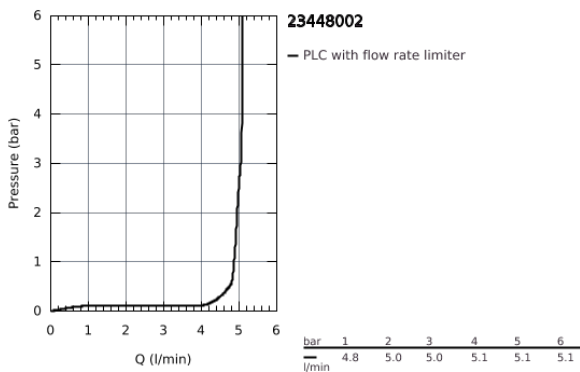

23 448 002 **EURODISC COSMOPOLITAN BASIN MIXER 1/2"**
M-SIZE

PRODUCT DESCRIPTION

- monobloc installation
- metal lever
- **GROHE SilkMove** 35 mm ceramic cartridge
- adjustable flow rate limiter
- adjustable minimum flow rate 2.5 l/min
- **GROHE StarLight** chrome finish
- **GROHE EcoJoy** mousseur 5.7 l/min
- **GROHE FastFixation Plus** installation system
- pop-up waste set 1 1/4"

- flexible connection hoses

23 448 002 **EURODISC COSMOPOLITAN BASIN MIXER 1/2"**
M-SIZE

SPARE PARTS

- 1: Lever (Order-nr. 46738000)
 - 2: Shield for cross handle (Order-nr. 46492000)
 - 3: Screw coupling (Order-nr. 46460000)
 - 4: Cartridge (Order-nr. 46374000)
 - 5: Pop-up rod (Order-nr. 46739000)
 - 6: Flow restrictor (Order-nr. 48159000)
 - 7: Shank mounting kit (Order-nr. 46645000)
 - 8: Pop-up waste set 1 1/4" (Order-nr. 28910000)
 - 8.1: Chrome bath plug (Order-nr. 07182000)
 - 8.2: Eccentric rod (Order-nr. 07052000)
 - 9: Temperature limiter (Order-nr. 46375000)*
 - 10: Socket Spanner (Order-nr. 19332000)*
 - 11: Mounting wrench (Order-nr. 19017000)*
 - 12: Eccentric rod (Order-nr. 07341000)*
- * Optional accessories