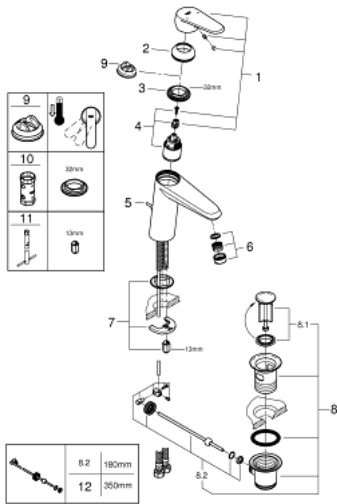

23 448 002 **EURODISC COSMOPOLITAN BASIN MIXER 1/2"**
M-SIZE

PRODUCT DESCRIPTION

- monobloc installation
- metal lever
- **GROHE SilkMove** 35 mm ceramic cartridge
- adjustable flow rate limiter
- adjustable minimum flow rate 2.5 l/min
- **GROHE StarLight** chrome finish
- **GROHE EcoJoy** mousseur 5.7 l/min
- **GROHE FastFixation Plus** installation system
- pop-up waste set 1 1/4"

- flexible connection hoses

23 448 002 **EURODISC COSMOPOLITAN BASIN MIXER 1/2"**
M-SIZE

SPARE PARTS

- 1: Lever (Order-nr. 46738000)
 - 2: Shield for cross handle (Order-nr. 46492000)
 - 3: Screw coupling (Order-nr. 46460000)
 - 4: Cartridge (Order-nr. 46374000)
 - 5: Pop-up rod (Order-nr. 46739000)
 - 6: Flow restrictor (Order-nr. 48159000)
 - 7: Shank mounting kit (Order-nr. 46645000)
 - 8: Pop-up waste set 1 1/4" (Order-nr. 28910000)
 - 8.1: Chrome bath plug (Order-nr. 07182000)
 - 8.2: Eccentric rod (Order-nr. 07052000)
 - 9: Temperature limiter (Order-nr. 46375000)*
 - 10: Socket Spanner (Order-nr. 19332000)*
 - 11: Mounting wrench (Order-nr. 19017000)*
 - 12: Eccentric rod (Order-nr. 07341000)*
- * Optional accessories