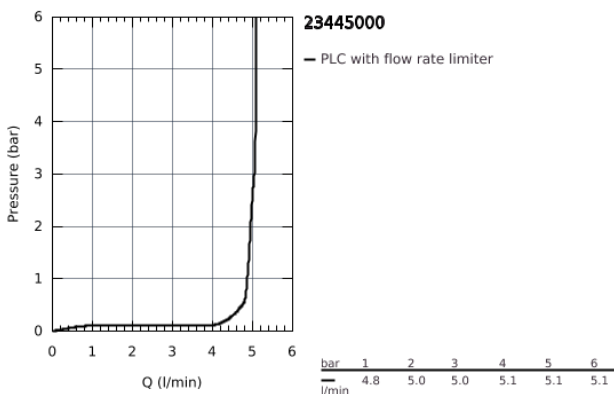

23 445 000 **EUROCUBE BASIN MIXER 1/2"**
M-SIZE

PRODUCT DESCRIPTION

- monobloc installation
- metal lever
- 28 mm ceramic cartridge
with **GROHE SilkMove**
- with temperature limiter
- **GROHE StarLight** chrome finish
- **GROHE EcoJoy** SpeedClean mousseur 5.7 l/min
- **GROHE FastFixation Plus** installation system
- pop-up waste set 1 1/4"

- flexible connection hoses

23 445 000 **EUROCUBE BASIN MIXER 1/2"**
M-SIZE

SPARE PARTS

- 1: Lever (Order-nr. 46786000)
- 2: retaining ring (Order-nr. 46715000)
- 3: Cartridge (Order-nr. 46580000)
- 4: Flow restrictor (Order-nr. 48159000)
- 5: Pop-up rod (Order-nr. 46787000)
- 6: Shank mounting kit (Order-nr. 46645000)
- 7: Pop-up waste set 1 1/4" (Order-nr. 28910000)
- 7.1: Chrome bath plug (Order-nr. 07182000)
- 7.2: Eccentric rod (Order-nr. 07052000)
- 8: Mounting wrench (Order-nr. 19017000)*
- 9: Eccentric rod (Order-nr. 07341000)*
- * Optional accessories