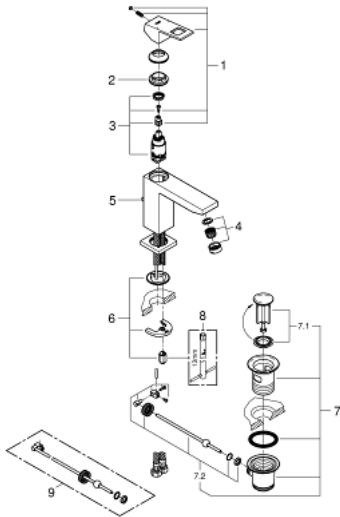

23 445 000 **EUROCUBE BASIN MIXER 1/2"**
M-SIZE

PRODUCT DESCRIPTION

- monobloc installation
- metal lever
- 28 mm ceramic cartridge
with **GROHE SilkMove**
- with temperature limiter
- **GROHE StarLight** chrome finish
- **GROHE EcoJoy** SpeedClean mousseur 5.7 l/min
- **GROHE FastFixation Plus** installation system
- pop-up waste set 1 1/4"

- flexible connection hoses

23 445 000 **EUROCUBE BASIN MIXER 1/2"**
M-SIZE

SPARE PARTS

- 1: Lever (Order-nr. 46786000)
- 2: retaining ring (Order-nr. 46715000)
- 3: Cartridge (Order-nr. 46580000)
- 4: Flow restrictor (Order-nr. 48159000)
- 5: Pop-up rod (Order-nr. 46787000)
- 6: Shank mounting kit (Order-nr. 46645000)
- 7: Pop-up waste set 1 1/4" (Order-nr. 28910000)
- 7.1: Chrome bath plug (Order-nr. 07182000)
- 7.2: Eccentric rod (Order-nr. 07052000)
- 8: Mounting wrench (Order-nr. 19017000)*
- 9: Eccentric rod (Order-nr. 07341000)*
- * Optional accessories