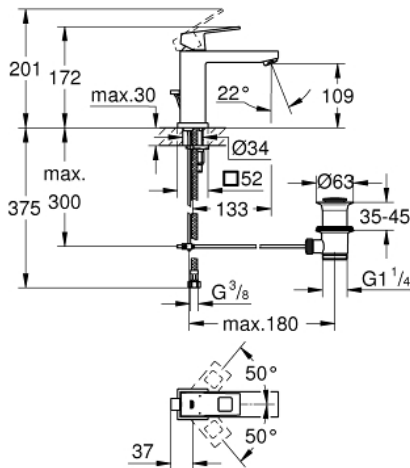

23 445 000 **EUROCUBE BASIN MIXER 1/2"**
M-SIZE

PRODUCT DESCRIPTION

- monobloc installation
- metal lever
- 28 mm ceramic cartridge
with **GROHE SilkMove**
- with temperature limiter
- **GROHE StarLight** chrome finish
- **GROHE EcoJoy** SpeedClean mousseur 5.7 l/min
- **GROHE FastFixation Plus** installation system
- pop-up waste set 1 1/4"

- flexible connection hoses

23 445 000 **EUROCUBE BASIN MIXER 1/2"**
M-SIZE

SPARE PARTS

- 1: Lever (Order-nr. 46786000)
- 2: retaining ring (Order-nr. 46715000)
- 3: Cartridge (Order-nr. 46580000)
- 4: Flow restrictor (Order-nr. 48159000)
- 5: Pop-up rod (Order-nr. 46787000)
- 6: Shank mounting kit (Order-nr. 46645000)
- 7: Pop-up waste set 1 1/4" (Order-nr. 28910000)
- 7.1: Chrome bath plug (Order-nr. 07182000)
- 7.2: Eccentric rod (Order-nr. 07052000)
- 8: Mounting wrench (Order-nr. 19017000)*
- 9: Eccentric rod (Order-nr. 07341000)*
- * Optional accessories