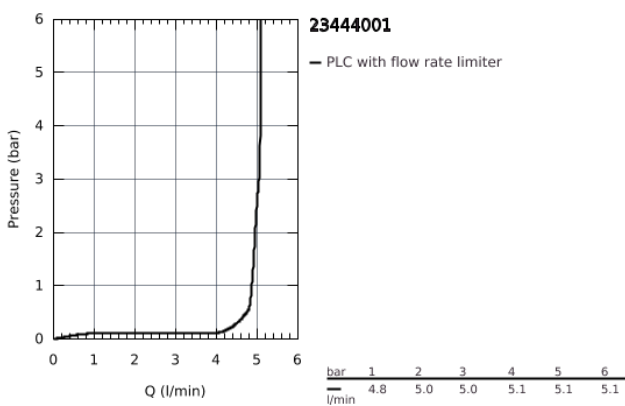

23 444 001 LINEARE TWO-HOLE BASIN MIXER L-SIZE

PRODUCT DESCRIPTION

- wall mounted
- set for final installation for
- 23 571 000
- without concealed body
- metal escutcheon
- metal lever
- **GROHE StarLight** chrome finish
- **GROHE EcoJoy** mousseur 5.7 l/min
- **GROHE AquaGuide** adjustable mousseur
- center distance 110 mm
- projection 207 mm
- min. recommended pressure 1.0 bar

23 444 001 **LINEARE TWO-HOLE BASIN MIXER**
L-SIZE

SPARE PARTS

1: Lever (Order-nr. 46982000)

2: Flow straightener (Order-nr. 46837000)

3: Extension (Order-nr. 46943000)*

* Optional accessories