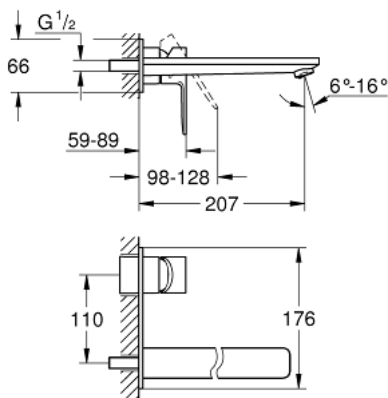

23 444 001 LINEARE TWO-HOLE BASIN MIXER L-SIZE

PRODUCT DESCRIPTION

- wall mounted
- set for final installation for
- 23 571 000
- without concealed body
- metal escutcheon
- metal lever
- **GROHE StarLight** chrome finish
- **GROHE EcoJoy** mousseur 5.7 l/min
- **GROHE AquaGuide** adjustable mousseur
- center distance 110 mm
- projection 207 mm
- min. recommended pressure 1.0 bar

23 444 001 **LINEARE TWO-HOLE BASIN MIXER**
L-SIZE

SPARE PARTS

1: Lever (Order-nr. 46982000)

2: Flow straightener (Order-nr. 46837000)

3: Extension (Order-nr. 46943000)*

* Optional accessories