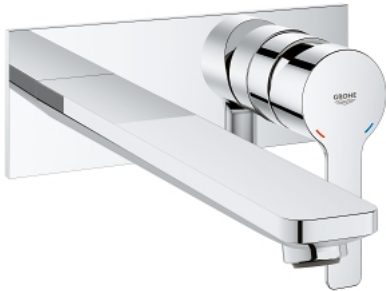

23 444 001 LINEARE TWO-HOLE BASIN MIXER L-SIZE

PRODUCT DESCRIPTION

- wall mounted
- set for final installation for
- 23 571 000
- without concealed body
- metal escutcheon
- metal lever
- **GROHE StarLight** chrome finish
- **GROHE EcoJoy** mousseur 5.7 l/min
- **GROHE AquaGuide** adjustable mousseur
- center distance 110 mm
- projection 207 mm
- min. recommended pressure 1.0 bar

23 444 001 **LINEARE TWO-HOLE BASIN MIXER**
L-SIZE

SPARE PARTS

1: Lever (Order-nr. 46982000)

2: Flow straightener (Order-nr. 46837000)

3: Extension (Order-nr. 46943000)*

* Optional accessories