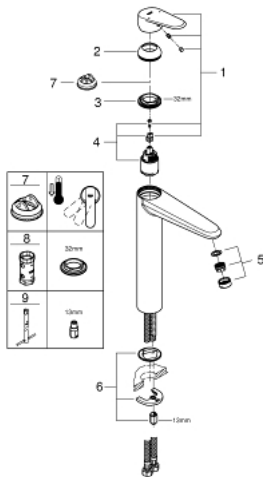

23 432 000 EURODISC COSMOPOLITAN SINGLE-LEVER BASIN MIXER 1/2" XL-SIZE

PRODUCT DESCRIPTION

- single hole installation
- metal lever
- **for free standing basins**
- **GROHE SilkMove** 35 mm ceramic cartridge
- adjustable flow rate limiter
- adjustable minimum flow rate
approx. 2.5 l/min
- **GROHE StarLight** chrome finish
- **GROHE EcoJoy** SpeedClean mousseur 5.7 l/min
- **GROHE FastFixation Plus** installation system
- smooth body
- flexible connection hoses
- minimum pressure 1,0 bar
- optional temperature limiter ref. no. 46 375

23 432 000 **EURODISC COSMOPOLITAN SINGLE-LEVER BASIN MIXER 1/2"**
XL-SIZE

UNITS PER PACKAGE

- 1: Lever (Order-nr. 46738000)
- 2: Shield (Order-nr. 46492000)
- 3: Screw coupling (Order-nr. 46460000)
- 4: Cartridge (Order-nr. 46374000)
- 5: Mousseur (Order-nr. 48159000)
- 6: Shank mounting kit (Order-nr. 46645000)
- 7: Temperature limiter (Order-nr. 46375000)*
- 8: Socket spanner (Order-nr. 19332000)*
- 9: Mounting wrench (Order-nr. 19017000)*
- * Optional accessories