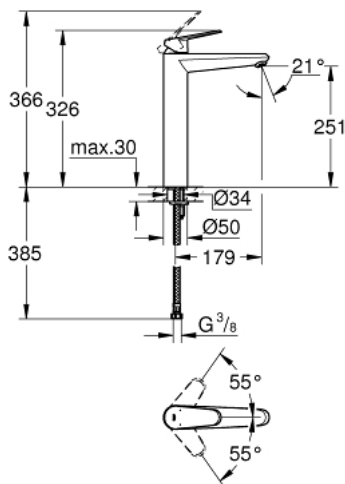

23 432 000 EURODISC COSMOPOLITAN SINGLE-LEVER BASIN MIXER 1/2" XL-SIZE

PRODUCT DESCRIPTION

- single hole installation
- metal lever
- **for free standing basins**
- **GROHE SilkMove** 35 mm ceramic cartridge
- adjustable flow rate limiter
- adjustable minimum flow rate
approx. 2.5 l/min
- **GROHE StarLight** chrome finish
- **GROHE EcoJoy** SpeedClean mousseur 5.7 l/min
- **GROHE FastFixation Plus** installation system
- smooth body
- flexible connection hoses
- minimum pressure 1,0 bar
- optional temperature limiter ref. no. 46 375

23 432 000 **EURODISC COSMOPOLITAN SINGLE-LEVER BASIN MIXER 1/2"**
XL-SIZE

UNITS PER PACKAGE

- 1: Lever (Order-nr. 46738000)
- 2: Shield (Order-nr. 46492000)
- 3: Screw coupling (Order-nr. 46460000)
- 4: Cartridge (Order-nr. 46374000)
- 5: Mousseur (Order-nr. 48159000)
- 6: Shank mounting kit (Order-nr. 46645000)
- 7: Temperature limiter (Order-nr. 46375000)*
- 8: Socket spanner (Order-nr. 19332000)*
- 9: Mounting wrench (Order-nr. 19017000)*
- * Optional accessories