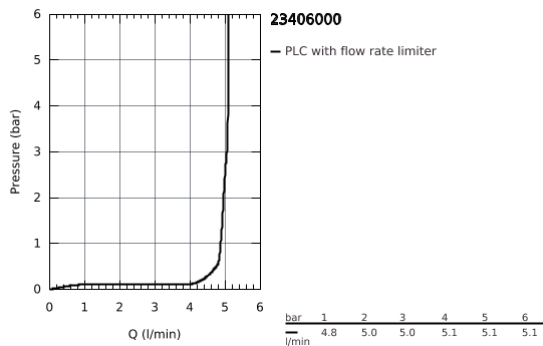

23 406 000 EUROCUBE SINGLE-LEVER BASIN MIXER 1/2" XL-SIZE

PRODUCT DESCRIPTION

- single hole installation
- metal lever
- for free-standing basins
- **GROHE SilkMove** 28 mm ceramic cartridge
- temperature limiter
- **GROHE StarLight** chrome finish
- **GROHE EcoJoy** SpeedClean mousseur 5.7 l/min
- **GROHE FastFixation Plus** installation system
- smooth body
- flexible connection hoses
- min. recommended pressure 1.0 bar

23 406 000 **EUROCUBE SINGLE-LEVER BASIN MIXER 1/2"**
XL-SIZE

SPARE PARTS

- 1: Lever (Order-nr. 46786000)
 - 2: Fitting ring (Order-nr. 46715000)
 - 3: Cartridge (Order-nr. 46580000)
 - 4: Mousseur (Order-nr. 48159000)
 - 5: Shank fastening assembly (Order-nr. 46645000)
 - 6: Mounting wrench (Order-nr. 19017000)*
- * Optional accessories