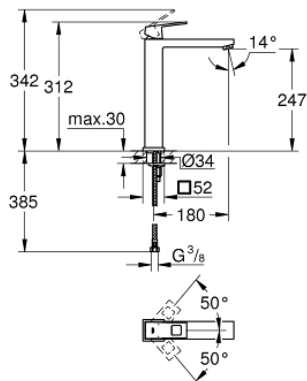

23 406 000 EUROCUBE SINGLE-LEVER BASIN MIXER 1/2" XL-SIZE

PRODUCT DESCRIPTION

- single hole installation
- metal lever
- for free-standing basins
- **GROHE SilkMove** 28 mm ceramic cartridge
- temperature limiter
- **GROHE StarLight** chrome finish
- **GROHE EcoJoy** SpeedClean mousseur 5.7 l/min
- **GROHE FastFixation Plus** installation system
- smooth body
- flexible connection hoses
- min. recommended pressure 1.0 bar

23 406 000 **EUROCUBE SINGLE-LEVER BASIN MIXER 1/2"**
XL-SIZE

SPARE PARTS

- 1: Lever (Order-nr. 46786000)
 - 2: Fitting ring (Order-nr. 46715000)
 - 3: Cartridge (Order-nr. 46580000)
 - 4: Mousseur (Order-nr. 48159000)
 - 5: Shank fastening assembly (Order-nr. 46645000)
 - 6: Mounting wrench (Order-nr. 19017000)*
- * Optional accessories