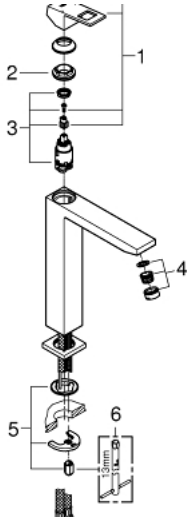

23 406 000 EUROCUBE SINGLE-LEVER BASIN MIXER 1/2" XL-SIZE

PRODUCT DESCRIPTION

- single hole installation
- metal lever
- for free-standing basins
- **GROHE SilkMove** 28 mm ceramic cartridge
- temperature limiter
- **GROHE StarLight** chrome finish
- **GROHE EcoJoy** SpeedClean mousseur 5.7 l/min
- **GROHE FastFixation Plus** installation system
- smooth body
- flexible connection hoses
- min. recommended pressure 1.0 bar

23 406 000 **EUROCUBE SINGLE-LEVER BASIN MIXER 1/2"**
XL-SIZE

SPARE PARTS

- 1: Lever (Order-nr. 46786000)
 - 2: Fitting ring (Order-nr. 46715000)
 - 3: Cartridge (Order-nr. 46580000)
 - 4: Mousseur (Order-nr. 48159000)
 - 5: Shank fastening assembly (Order-nr. 46645000)
 - 6: Mounting wrench (Order-nr. 19017000)*
- * Optional accessories