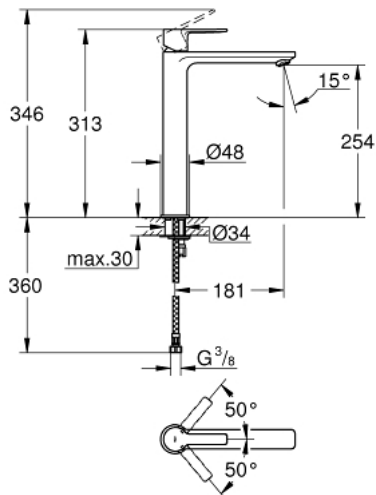

23 405 001 LINEARE SINGLE-LEVER BASIN MIXER 1/2" XL-SIZE

PRODUCT DESCRIPTION

- single hole installation
- metal lever
- for free-standing basins
- **GROHE SilkMove** 28 mm ceramic cartridge
- with temperature limiter
- **GROHE StarLight** chrome finish
- **GROHE EcoJoy** SpeedClean mousseur 5.7 l/min
- **GROHE FastFixation Plus** rapid installation system
- smooth body
- flexible connection hoses
- min. recommended pressure 1.0 bar

23 405 001 **LINEARE SINGLE-LEVER BASIN MIXER 1/2"**
XL-SIZE

SPARE PARTS

- 1: Lever (Order-nr. 46980000)
- 2: Shield (Order-nr. 46581000)
- 3: Fitting ring (Order-nr. 07419000)
- 4: Cartridge (Order-nr. 46580000)
- 5: Mousseur (Order-nr. 48159000)
- 6: Shank mounting kit (Order-nr. 46645000)
- 7: Mounting wrench (Order-nr. 19017000)*
- * Optional accessories