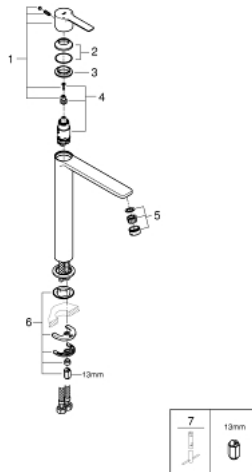

23 405 001 LINEARE SINGLE-LEVER BASIN MIXER 1/2" XL-SIZE

PRODUCT DESCRIPTION

- single hole installation
- metal lever
- for free-standing basins
- **GROHE SilkMove** 28 mm ceramic cartridge
- with temperature limiter
- **GROHE StarLight** chrome finish
- **GROHE EcoJoy** SpeedClean mousseur 5.7 l/min
- **GROHE FastFixation Plus** rapid installation system
- smooth body
- flexible connection hoses
- min. recommended pressure 1.0 bar

23 405 001 **LINEARE SINGLE-LEVER BASIN MIXER 1/2"**
XL-SIZE

SPARE PARTS

- 1: Lever (Order-nr. 46980000)
- 2: Shield (Order-nr. 46581000)
- 3: Fitting ring (Order-nr. 07419000)
- 4: Cartridge (Order-nr. 46580000)
- 5: Mousseur (Order-nr. 48159000)
- 6: Shank mounting kit (Order-nr. 46645000)
- 7: Mounting wrench (Order-nr. 19017000)*
- * Optional accessories