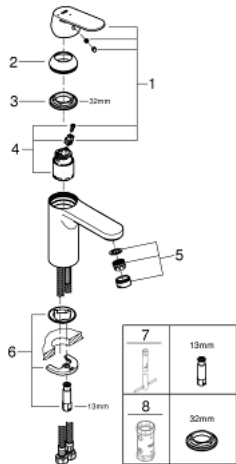

23 398 00E **EUROSMART COSMOPOLITAN SINGLE-LEVER BASIN MIXER 1/2" M-SIZE**

**PRODUCT DESCRIPTION**

- single hole installation
- metal lever
- **GROHE SilkMove ES**  
35 mm ceramic cartridge with energy saving function via cold start
- adjustable flow rate limiter
- adjustable minimum flow rate approx. 2.5 l/min
- temperature limiter
- **GROHE StarLight** chrome finish
- **GROHE EcoJoy** mousseur 5.7 l/min
- **GROHE FastFixation** installation system  
with centering support
- smooth body
- flexible connection hoses

23 398 00E **EUROSMART COSMOPOLITAN SINGLE-LEVER BASIN MIXER 1/2"**  
**M-SIZE**

**SPARE PARTS**

- 1: Lever (Order-nr. 46828000)
  - 2: Cap (Order-nr. 46492000)
  - 3: Screw coupling (Order-nr. 46460000)
  - 4: Cartridge (Order-nr. 46863000)
  - 5: Mousseur (Order-nr. 48159000)
  - 6: Shank fastening assembly (Order-nr. 46671000)
  - 7: Mounting wrench (Order-nr. 19017000)\*
  - 8: Socket Spanner (Order-nr. 19332000)\*
- \* Optional accessories