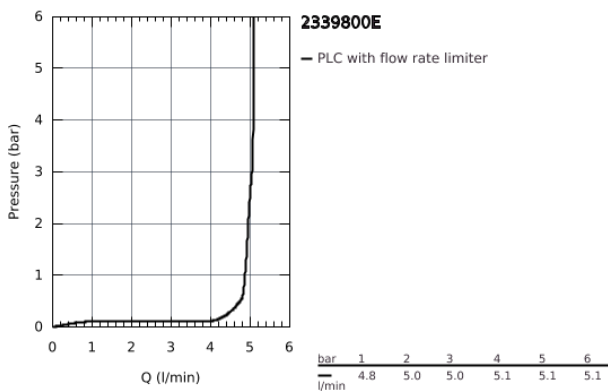

23 398 00E **EUROSMART COSMOPOLITAN SINGLE-LEVER BASIN MIXER 1/2" M-SIZE**

**PRODUCT DESCRIPTION**

- single hole installation
- metal lever
- **GROHE SilkMove ES**  
35 mm ceramic cartridge with energy saving function via cold start
- adjustable flow rate limiter
- adjustable minimum flow rate approx. 2.5 l/min
- temperature limiter
- **GROHE StarLight** chrome finish
- **GROHE EcoJoy** mousseur 5.7 l/min
- **GROHE FastFixation** installation system  
with centering support
- smooth body
- flexible connection hoses

23 398 00E **EUROSMART COSMOPOLITAN SINGLE-LEVER BASIN MIXER 1/2"**  
**M-SIZE**

**SPARE PARTS**

- 1: Lever (Order-nr. 46828000)
  - 2: Cap (Order-nr. 46492000)
  - 3: Screw coupling (Order-nr. 46460000)
  - 4: Cartridge (Order-nr. 46863000)
  - 5: Mousseur (Order-nr. 48159000)
  - 6: Shank fastening assembly (Order-nr. 46671000)
  - 7: Mounting wrench (Order-nr. 19017000)\*
  - 8: Socket Spanner (Order-nr. 19332000)\*
- \* Optional accessories