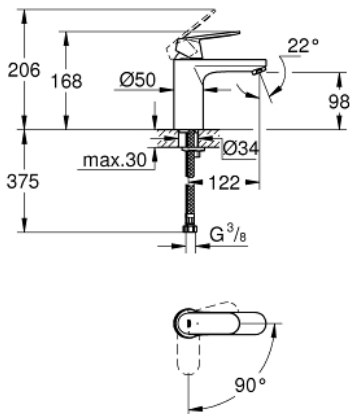

23 398 00E **EUROSMART COSMOPOLITAN SINGLE-LEVER BASIN MIXER 1/2" M-SIZE**

**PRODUCT DESCRIPTION**

- single hole installation
- metal lever
- **GROHE SilkMove ES**  
35 mm ceramic cartridge with energy saving function via cold start
- adjustable flow rate limiter
- adjustable minimum flow rate approx. 2.5 l/min
- temperature limiter
- **GROHE StarLight** chrome finish
- **GROHE EcoJoy** mousseur 5.7 l/min
- **GROHE FastFixation** installation system  
with centering support
- smooth body
- flexible connection hoses

23 398 00E **EUROSMART COSMOPOLITAN SINGLE-LEVER BASIN MIXER 1/2"**  
**M-SIZE**

**SPARE PARTS**

- 1: Lever (Order-nr. 46828000)
  - 2: Cap (Order-nr. 46492000)
  - 3: Screw coupling (Order-nr. 46460000)
  - 4: Cartridge (Order-nr. 46863000)
  - 5: Mousseur (Order-nr. 48159000)
  - 6: Shank fastening assembly (Order-nr. 46671000)
  - 7: Mounting wrench (Order-nr. 19017000)\*
  - 8: Socket Spanner (Order-nr. 19332000)\*
- \* Optional accessories