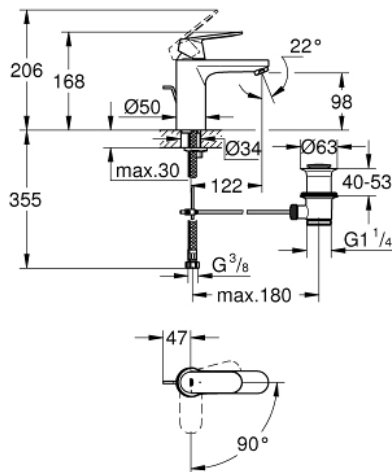

23 396 00E **EUROSMART COSMOPOLITAN BASIN MIXER 1/2"**
M-SIZE

PRODUCT DESCRIPTION

- monobloc installation
- metal lever
- **GROHE SilkMove ES**
35 mm ceramic cartridge with energy saving function via cold start
- adjustable flow rate limiter
- adjustable minimum flow rate 2.5 l/min
- **GROHE StarLight** chrome finish
- temperature limiter
- **GROHE EcoJoy** mousseur 5.7 l/min
- **GROHE FastFixation** installation system with centering support
- pop-up waste set 1 1/4"
- flexible connection hoses
- min. recommended pressure 0.2 bar

23 396 00E **EUROSMART COSMOPOLITAN BASIN MIXER 1/2"**
M-SIZE

SPARE PARTS

- 1: Lever (Order-nr. 46828000)
 - 2: Shield for cross handle (Order-nr. 46492000)
 - 3: Screw coupling (Order-nr. 46460000)
 - 4: Cartridge (Order-nr. 46863000)
 - 5: Flow restrictor (Order-nr. 48159000)
 - 6: Pop-up rod (Order-nr. 46739000)
 - 7: Shank mounting kit (Order-nr. 46671000)
 - 8: Pop-up waste set 1 1/4" (Order-nr. 28910000)
 - 8.1: Chrome bath plug (Order-nr. 07182000)
 - 8.2: Eccentric rod (Order-nr. 07052000)
 - 9: Mounting wrench (Order-nr. 19017000)*
 - 10: Socket Spanner (Order-nr. 19332000)*
 - 11: Eccentric rod (Order-nr. 07341000)*
- * Optional accessories