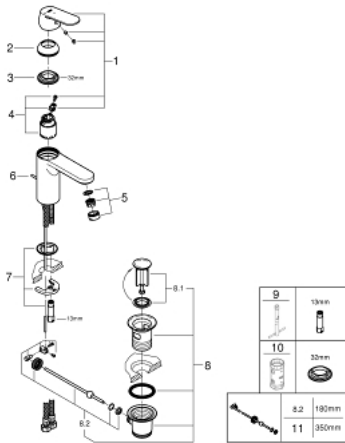

23 396 00E **EUROSMART COSMOPOLITAN BASIN MIXER 1/2"**
M-SIZE

PRODUCT DESCRIPTION

- monobloc installation
- metal lever
- **GROHE SilkMove ES**
35 mm ceramic cartridge with energy saving function via cold start
- adjustable flow rate limiter
- adjustable minimum flow rate 2.5 l/min
- **GROHE StarLight** chrome finish
- temperature limiter
- **GROHE EcoJoy** mousseur 5.7 l/min
- **GROHE FastFixation** installation system with centering support
- pop-up waste set 1 1/4"
- flexible connection hoses
- min. recommended pressure 0.2 bar

23 396 00E **EUROSMART COSMOPOLITAN BASIN MIXER 1/2"**
M-SIZE

SPARE PARTS

- 1: Lever (Order-nr. 46828000)
 - 2: Shield for cross handle (Order-nr. 46492000)
 - 3: Screw coupling (Order-nr. 46460000)
 - 4: Cartridge (Order-nr. 46863000)
 - 5: Flow restrictor (Order-nr. 48159000)
 - 6: Pop-up rod (Order-nr. 46739000)
 - 7: Shank mounting kit (Order-nr. 46671000)
 - 8: Pop-up waste set 1 1/4" (Order-nr. 28910000)
 - 8.1: Chrome bath plug (Order-nr. 07182000)
 - 8.2: Eccentric rod (Order-nr. 07052000)
 - 9: Mounting wrench (Order-nr. 19017000)*
 - 10: Socket Spanner (Order-nr. 19332000)*
 - 11: Eccentric rod (Order-nr. 07341000)*
- * Optional accessories