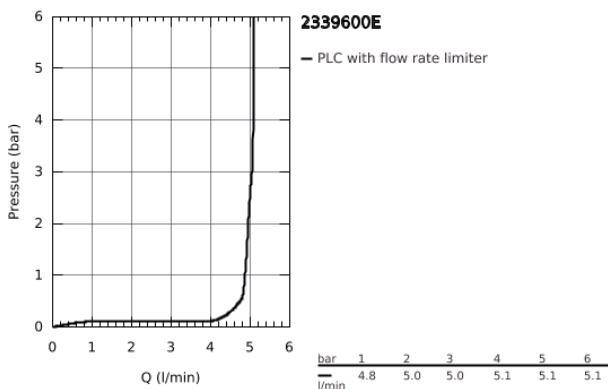

23 396 00E **EUROSMART COSMOPOLITAN BASIN MIXER 1/2"**
M-SIZE

PRODUCT DESCRIPTION

- monobloc installation
- metal lever
- **GROHE SilkMove ES**
35 mm ceramic cartridge with energy saving function via cold start
- adjustable flow rate limiter
- adjustable minimum flow rate 2.5 l/min
- **GROHE StarLight** chrome finish
- temperature limiter
- **GROHE EcoJoy** mousseur 5.7 l/min
- **GROHE FastFixation** installation system with centering support
- pop-up waste set 1 1/4"
- flexible connection hoses
- min. recommended pressure 0.2 bar

23 396 00E **EUROSMART COSMOPOLITAN BASIN MIXER 1/2"**
M-SIZE

SPARE PARTS

- 1: Lever (Order-nr. 46828000)
 - 2: Shield for cross handle (Order-nr. 46492000)
 - 3: Screw coupling (Order-nr. 46460000)
 - 4: Cartridge (Order-nr. 46863000)
 - 5: Flow restrictor (Order-nr. 48159000)
 - 6: Pop-up rod (Order-nr. 46739000)
 - 7: Shank mounting kit (Order-nr. 46671000)
 - 8: Pop-up waste set 1 1/4" (Order-nr. 28910000)
 - 8.1: Chrome bath plug (Order-nr. 07182000)
 - 8.2: Eccentric rod (Order-nr. 07052000)
 - 9: Mounting wrench (Order-nr. 19017000)*
 - 10: Socket Spanner (Order-nr. 19332000)*
 - 11: Eccentric rod (Order-nr. 07341000)*
- * Optional accessories