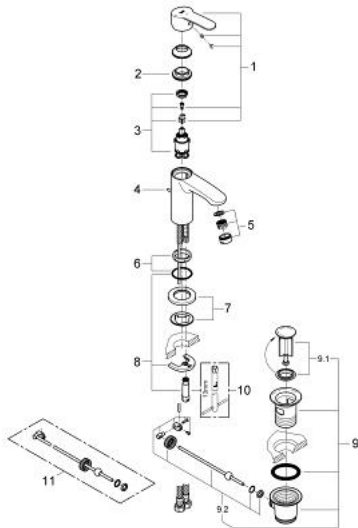

23 387 20E **EUROSTYLE COSMOPOLITAN BASIN MIXER 1/2"**
S-SIZE

PRODUCT DESCRIPTION

- monobloc installation
- metal lever
- **GROHE SilkMove ES** 28 mm ceramic cartridge with energy saving function via cold start
- with temperature limiter
- **GROHE StarLight** chrome finish
- **GROHE EcoJoy** mousseur 5.7 l/min
- **GROHE FastFixation** rapid installation system
- pop-up waste set 1 1/4"
- flexible connection hoses

23 387 20E **EUROSTYLE COSMOPOLITAN BASIN MIXER 1/2"**
S-SIZE

SPARE PARTS

- 1: Lever (Order-nr. 46868000)
 - 2: retaining ring (Order-nr. 46715000)
 - 3: Cartridge (Order-nr. 46580000)
 - 4: Pop-up rod (Order-nr. 46739000)
 - 5: Flow straightener (Order-nr. 64450000)
 - 6: Center ring (Order-nr. 46719000)
 - 7: Base plate (Order-nr. 48165000)
 - 8: Shank mounting kit (Order-nr. 46671000)
 - 9: Pop-up waste set 1 1/4" (Order-nr. 28910000)
 - 9.1: Chrome bath plug (Order-nr. 07182000)
 - 9.2: Eccentric rod (Order-nr. 07052000)
 - 10: Mounting wrench (Order-nr. 19017000)*
 - 11: Eccentric rod (Order-nr. 07341000)*
- * Optional accessories