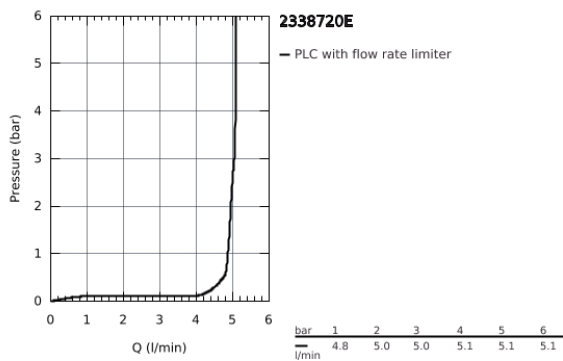

23 387 20E **EUROSTYLE COSMOPOLITAN BASIN MIXER 1/2"**
S-SIZE

PRODUCT DESCRIPTION

- monobloc installation
- metal lever
- **GROHE SilkMove ES** 28 mm ceramic cartridge with energy saving function via cold start
- with temperature limiter
- **GROHE StarLight** chrome finish
- **GROHE EcoJoy** mousseur 5.7 l/min
- **GROHE FastFixation** rapid installation system
- pop-up waste set 1 1/4"
- flexible connection hoses

23 387 20E **EUROSTYLE COSMOPOLITAN BASIN MIXER 1/2"**
S-SIZE

SPARE PARTS

- 1: Lever (Order-nr. 46868000)
 - 2: retaining ring (Order-nr. 46715000)
 - 3: Cartridge (Order-nr. 46580000)
 - 4: Pop-up rod (Order-nr. 46739000)
 - 5: Flow straightener (Order-nr. 64450000)
 - 6: Center ring (Order-nr. 46719000)
 - 7: Base plate (Order-nr. 48165000)
 - 8: Shank mounting kit (Order-nr. 46671000)
 - 9: Pop-up waste set 1 1/4" (Order-nr. 28910000)
 - 9.1: Chrome bath plug (Order-nr. 07182000)
 - 9.2: Eccentric rod (Order-nr. 07052000)
 - 10: Mounting wrench (Order-nr. 19017000)*
 - 11: Eccentric rod (Order-nr. 07341000)*
- * Optional accessories