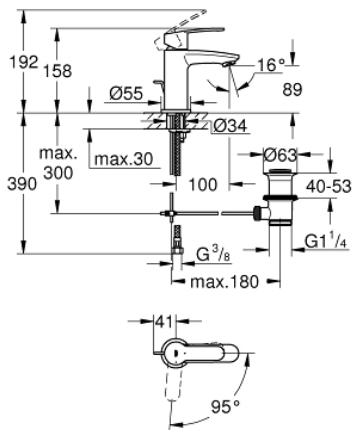

23 387 20E **EUROSTYLE COSMOPOLITAN BASIN MIXER 1/2"**
S-SIZE

PRODUCT DESCRIPTION

- monobloc installation
- metal lever
- **GROHE SilkMove ES** 28 mm ceramic cartridge with energy saving function via cold start
- with temperature limiter
- **GROHE StarLight** chrome finish
- **GROHE EcoJoy** mousseur 5.7 l/min
- **GROHE FastFixation** rapid installation system
- pop-up waste set 1 1/4"
- flexible connection hoses

23 387 20E **EUROSTYLE COSMOPOLITAN BASIN MIXER 1/2"**
S-SIZE

SPARE PARTS

- 1: Lever (Order-nr. 46868000)
 - 2: retaining ring (Order-nr. 46715000)
 - 3: Cartridge (Order-nr. 46580000)
 - 4: Pop-up rod (Order-nr. 46739000)
 - 5: Flow straightener (Order-nr. 64450000)
 - 6: Center ring (Order-nr. 46719000)
 - 7: Base plate (Order-nr. 48165000)
 - 8: Shank mounting kit (Order-nr. 46671000)
 - 9: Pop-up waste set 1 1/4" (Order-nr. 28910000)
 - 9.1: Chrome bath plug (Order-nr. 07182000)
 - 9.2: Eccentric rod (Order-nr. 07052000)
 - 10: Mounting wrench (Order-nr. 19017000)*
 - 11: Eccentric rod (Order-nr. 07341000)*
- * Optional accessories