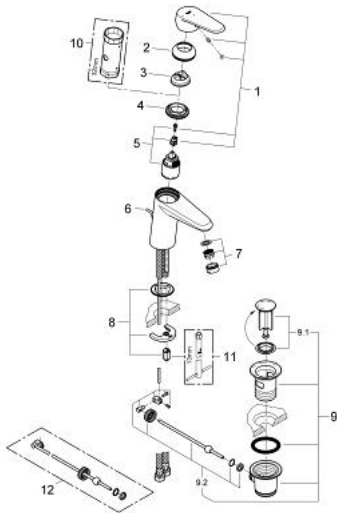

23 384 20E **EURODISC COSMOPOLITAN SINGLE-LEVER BASIN MIXER 1/2" S-SIZE**

**PRODUCT DESCRIPTION**

- single hole installation
- metal lever
- **GROHE SilkMove ES**  
35 mm ceramic cartridge with energy saving function via cold start
- adjustable flow rate limiter
- adjustable minimum flow rate approx. 2.5 l/min
- temperature limiter
- **GROHE StarLight** chrome finish
- **GROHE EcoJoy** mousseur 5.7 l/min
- **GROHE FastFixation Plus** installation system with centering support
- pop-up waste set 1 1/4"
- flexible connection hoses

## 23 384 20E EURODISC COSMOPOLITAN SINGLE-LEVER BASIN MIXER 1/2" S-SIZE

### SPARE PARTS

- 1: Lever (Order-nr. 46864000)
  - 2: Cap (Order-nr. 46492000)
  - 3: Temperature limiter (Order-nr. 46375000)
  - 4: Screw coupling (Order-nr. 46460000)
  - 5: Cartridge (Order-nr. 46863000)
  - 6: Pop-up rod (Order-nr. 46739000)
  - 7: Flow straightener (Order-nr. 64450000)
  - 8: Shank fastening assembly (Order-nr. 46645000)
  - 9: Waste set 1 1/4" (Order-nr. 28910000)
  - 9.1: Plug (Order-nr. 07182000)
  - 9.2: Eccentric rod (Order-nr. 07052000)
  - 10: Socket Spanner (Order-nr. 19332000)\*
  - 11: Mounting wrench (Order-nr. 19017000)\*
  - 12: Eccentric rod (Order-nr. 07341000)\*
- \* Optional accessories