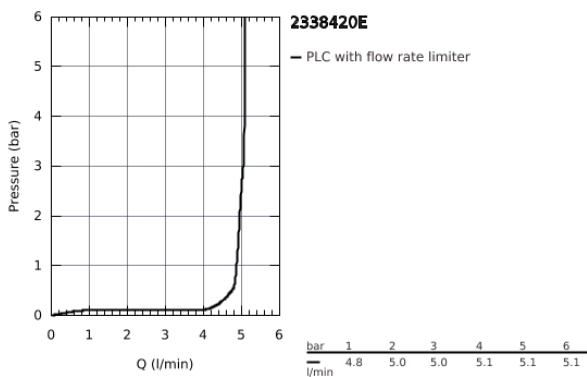

23 384 20E **EURODISC COSMOPOLITAN SINGLE-LEVER BASIN MIXER 1/2" S-SIZE**

**PRODUCT DESCRIPTION**

- single hole installation
- metal lever
- **GROHE SilkMove ES**  
35 mm ceramic cartridge with energy saving function via cold start
- adjustable flow rate limiter
- adjustable minimum flow rate approx. 2.5 l/min
- temperature limiter
- **GROHE StarLight** chrome finish
- **GROHE EcoJoy** mousseur 5.7 l/min
- **GROHE FastFixation Plus** installation system with centering support
- pop-up waste set 1 1/4"
- flexible connection hoses

## 23 384 20E EURODISC COSMOPOLITAN SINGLE-LEVER BASIN MIXER 1/2" S-SIZE

### SPARE PARTS

- 1: Lever (Order-nr. 46864000)
  - 2: Cap (Order-nr. 46492000)
  - 3: Temperature limiter (Order-nr. 46375000)
  - 4: Screw coupling (Order-nr. 46460000)
  - 5: Cartridge (Order-nr. 46863000)
  - 6: Pop-up rod (Order-nr. 46739000)
  - 7: Flow straightener (Order-nr. 64450000)
  - 8: Shank fastening assembly (Order-nr. 46645000)
  - 9: Waste set 1 1/4" (Order-nr. 28910000)
  - 9.1: Plug (Order-nr. 07182000)
  - 9.2: Eccentric rod (Order-nr. 07052000)
  - 10: Socket Spanner (Order-nr. 19332000)\*
  - 11: Mounting wrench (Order-nr. 19017000)\*
  - 12: Eccentric rod (Order-nr. 07341000)\*
- \* Optional accessories