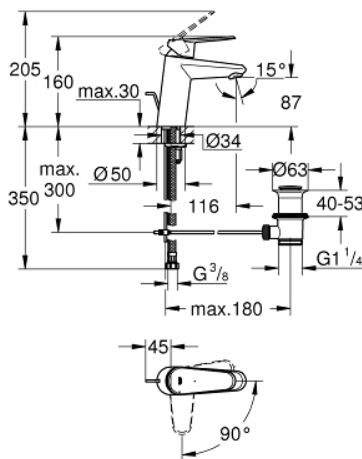

23 384 20E **EURODISC COSMOPOLITAN SINGLE-LEVER BASIN MIXER 1/2" S-SIZE**

**PRODUCT DESCRIPTION**

- single hole installation
- metal lever
- **GROHE SilkMove ES**  
35 mm ceramic cartridge with energy saving function via cold start
- adjustable flow rate limiter
- adjustable minimum flow rate approx. 2.5 l/min
- temperature limiter
- **GROHE StarLight** chrome finish
- **GROHE EcoJoy** mousseur 5.7 l/min
- **GROHE FastFixation Plus** installation system with centering support
- pop-up waste set 1 1/4"
- flexible connection hoses

## 23 384 20E EURODISC COSMOPOLITAN SINGLE-LEVER BASIN MIXER 1/2" S-SIZE

### SPARE PARTS

- 1: Lever (Order-nr. 46864000)
  - 2: Cap (Order-nr. 46492000)
  - 3: Temperature limiter (Order-nr. 46375000)
  - 4: Screw coupling (Order-nr. 46460000)
  - 5: Cartridge (Order-nr. 46863000)
  - 6: Pop-up rod (Order-nr. 46739000)
  - 7: Flow straightener (Order-nr. 64450000)
  - 8: Shank fastening assembly (Order-nr. 46645000)
  - 9: Waste set 1 1/4" (Order-nr. 28910000)
  - 9.1: Plug (Order-nr. 07182000)
  - 9.2: Eccentric rod (Order-nr. 07052000)
  - 10: Socket Spanner (Order-nr. 19332000)\*
  - 11: Mounting wrench (Order-nr. 19017000)\*
  - 12: Eccentric rod (Order-nr. 07341000)\*
- \* Optional accessories