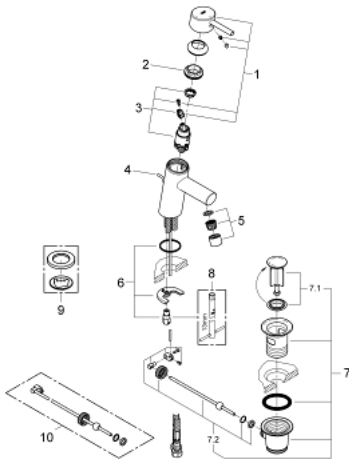

23 380 10E **CONCETTO BASIN MIXER 1/2"** **S-SIZE**

PRODUCT DESCRIPTION

- monobloc installation
- metal lever
- **GROHE SilkMove ES** 28 mm ceramic cartridge with energy saving function via cold start
- with temperature limiter
- **GROHE StarLight** chrome finish
- **GROHE EcoJoy** mousseur 5.7 l/min
- **GROHE FastFixation** rapid installation system
- pop-up waste set 1 1/4"
- flexible connection hoses

23 380 10E **CONCETTO BASIN MIXER 1/2"**
S-SIZE

SPARE PARTS

- 1: Lever (Order-nr. 46869000)
- 2: retaining ring (Order-nr. 46715000)
- 3: Cartridge (Order-nr. 46580000)
- 4: Pop-up rod (Order-nr. 46739000)
- 5: Flow restrictor (Order-nr. 13935000)
- 6: Shank mounting kit (Order-nr. 46249000)
- 7: Pop-up waste set 1 1/4" (Order-nr. 28910000)
- 7.1: Chrome bath plug (Order-nr. 07182000)
- 7.2: Eccentric rod (Order-nr. 07052000)
- 8: Mounting wrench (Order-nr. 19017000)*
- 9: Base plate (Order-nr. 48165000)*
- 10: Eccentric rod (Order-nr. 07341000)*