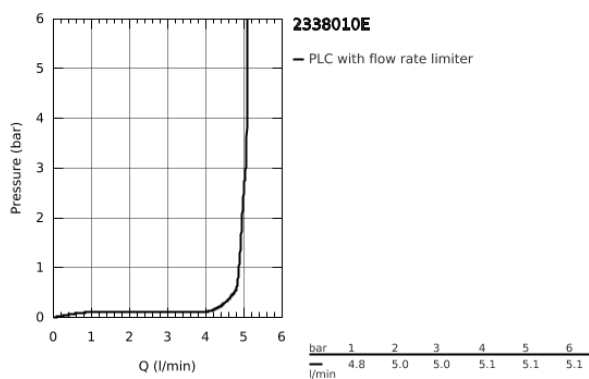

23 380 10E **CONCETTO BASIN MIXER 1/2"** **S-SIZE**

PRODUCT DESCRIPTION

- monobloc installation
- metal lever
- **GROHE SilkMove ES** 28 mm ceramic cartridge with energy saving function via cold start
- with temperature limiter
- **GROHE StarLight** chrome finish
- **GROHE EcoJoy** mousseur 5.7 l/min
- **GROHE FastFixation** rapid installation system
- pop-up waste set 1 1/4"
- flexible connection hoses

23 380 10E **CONCETTO BASIN MIXER 1/2"**
S-SIZE

SPARE PARTS

- 1: Lever (Order-nr. 46869000)
- 2: retaining ring (Order-nr. 46715000)
- 3: Cartridge (Order-nr. 46580000)
- 4: Pop-up rod (Order-nr. 46739000)
- 5: Flow restrictor (Order-nr. 13935000)
- 6: Shank mounting kit (Order-nr. 46249000)
- 7: Pop-up waste set 1 1/4" (Order-nr. 28910000)
- 7.1: Chrome bath plug (Order-nr. 07182000)
- 7.2: Eccentric rod (Order-nr. 07052000)
- 8: Mounting wrench (Order-nr. 19017000)*
- 9: Base plate (Order-nr. 48165000)*
- 10: Eccentric rod (Order-nr. 07341000)*