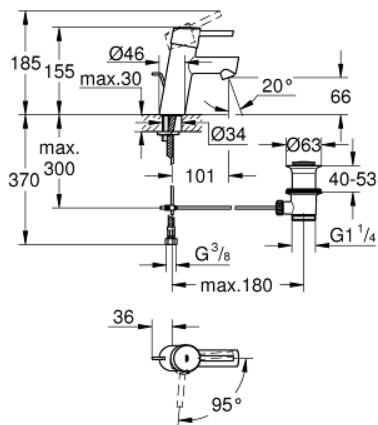

23 380 10E **CONCETTO BASIN MIXER 1/2"** **S-SIZE**

PRODUCT DESCRIPTION

- monobloc installation
- metal lever
- **GROHE SilkMove ES** 28 mm ceramic cartridge with energy saving function via cold start
- with temperature limiter
- **GROHE StarLight** chrome finish
- **GROHE EcoJoy** mousseur 5.7 l/min
- **GROHE FastFixation** rapid installation system
- pop-up waste set 1 1/4"
- flexible connection hoses

23 380 10E **CONCETTO BASIN MIXER 1/2"**
S-SIZE

SPARE PARTS

- 1: Lever (Order-nr. 46869000)
- 2: retaining ring (Order-nr. 46715000)
- 3: Cartridge (Order-nr. 46580000)
- 4: Pop-up rod (Order-nr. 46739000)
- 5: Flow restrictor (Order-nr. 13935000)
- 6: Shank mounting kit (Order-nr. 46249000)
- 7: Pop-up waste set 1 1/4" (Order-nr. 28910000)
- 7.1: Chrome bath plug (Order-nr. 07182000)
- 7.2: Eccentric rod (Order-nr. 07052000)
- 8: Mounting wrench (Order-nr. 19017000)*
- 9: Base plate (Order-nr. 48165000)*
- 10: Eccentric rod (Order-nr. 07341000)*