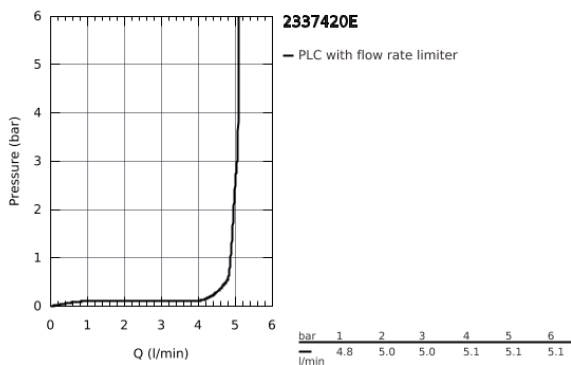

23 374 20E **EUROSTYLE COSMOPOLITAN BASIN MIXER 1/2"**
S-SIZE

PRODUCT DESCRIPTION

- monobloc installation
- metal lever
- **GROHE SilkMove ES**
35 mm ceramic cartridge with energy saving function via cold start
- adjustable flow rate limiter
- temperature limiter
- **GROHE StarLight** chrome finish
- **GROHE EcoJoy** mousseur 5.7 l/min
- **GROHE FastFixation** installation system with centering support
- pop-up waste set 1 1/4"
- flexible connection hoses
- min. recommended pressure 0.2 bar

23 374 20E EUROSTYLE COSMOPOLITAN BASIN MIXER 1/2" S-SIZE

SPARE PARTS

- 1: Lever (Order-nr. 46829000)
 - 2: Shield for cross handle (Order-nr. 46492000)
 - 3: Screw coupling (Order-nr. 46460000)
 - 4: Cartridge (Order-nr. 46863000)
 - 5: Pop-up rod (Order-nr. 46739000)
 - 6: Flow restrictor (Order-nr. 48159000)
 - 7: Shank mounting kit (Order-nr. 46671000)
 - 8: Pop-up waste set 1 1/4" (Order-nr. 28910000)
 - 8.1: Chrome bath plug (Order-nr. 07182000)
 - 8.2: Eccentric rod (Order-nr. 07052000)
 - 9: Socket Spanner (Order-nr. 19332000)*
 - 10: Mounting wrench (Order-nr. 19017000)*
 - 11: Eccentric rod (Order-nr. 07341000)*
- * Optional accessories