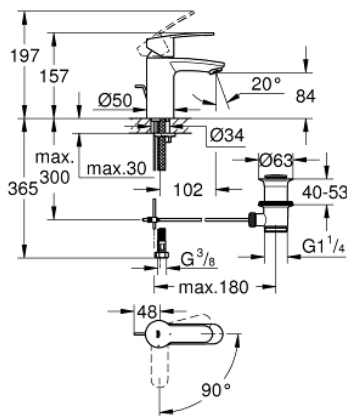

23 374 20E **EUROSTYLE COSMOPOLITAN BASIN MIXER 1/2"**
S-SIZE

PRODUCT DESCRIPTION

- monobloc installation
- metal lever
- **GROHE SilkMove ES**
35 mm ceramic cartridge with energy saving function via cold start
- adjustable flow rate limiter
- temperature limiter
- **GROHE StarLight** chrome finish
- **GROHE EcoJoy** mousseur 5.7 l/min
- **GROHE FastFixation** installation system with centering support
- pop-up waste set 1 1/4"
- flexible connection hoses
- min. recommended pressure 0.2 bar

23 374 20E EUROSTYLE COSMOPOLITAN BASIN MIXER 1/2" S-SIZE

SPARE PARTS

- 1: Lever (Order-nr. 46829000)
 - 2: Shield for cross handle (Order-nr. 46492000)
 - 3: Screw coupling (Order-nr. 46460000)
 - 4: Cartridge (Order-nr. 46863000)
 - 5: Pop-up rod (Order-nr. 46739000)
 - 6: Flow restrictor (Order-nr. 48159000)
 - 7: Shank mounting kit (Order-nr. 46671000)
 - 8: Pop-up waste set 1 1/4" (Order-nr. 28910000)
 - 8.1: Chrome bath plug (Order-nr. 07182000)
 - 8.2: Eccentric rod (Order-nr. 07052000)
 - 9: Socket Spanner (Order-nr. 19332000)*
 - 10: Mounting wrench (Order-nr. 19017000)*
 - 11: Eccentric rod (Order-nr. 07341000)*
- * Optional accessories