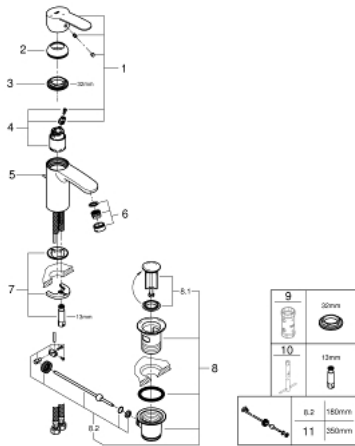

23 374 20E **EUROSTYLE COSMOPOLITAN BASIN MIXER 1/2"**
S-SIZE

PRODUCT DESCRIPTION

- monobloc installation
- metal lever
- **GROHE SilkMove ES**
35 mm ceramic cartridge with energy saving function via cold start
- adjustable flow rate limiter
- temperature limiter
- **GROHE StarLight** chrome finish
- **GROHE EcoJoy** mousseur 5.7 l/min
- **GROHE FastFixation** installation system with centering support
- pop-up waste set 1 1/4"
- flexible connection hoses
- min. recommended pressure 0.2 bar

23 374 20E EUROSTYLE COSMOPOLITAN BASIN MIXER 1/2" S-SIZE

SPARE PARTS

- 1: Lever (Order-nr. 46829000)
 - 2: Shield for cross handle (Order-nr. 46492000)
 - 3: Screw coupling (Order-nr. 46460000)
 - 4: Cartridge (Order-nr. 46863000)
 - 5: Pop-up rod (Order-nr. 46739000)
 - 6: Flow restrictor (Order-nr. 48159000)
 - 7: Shank mounting kit (Order-nr. 46671000)
 - 8: Pop-up waste set 1 1/4" (Order-nr. 28910000)
 - 8.1: Chrome bath plug (Order-nr. 07182000)
 - 8.2: Eccentric rod (Order-nr. 07052000)
 - 9: Socket Spanner (Order-nr. 19332000)*
 - 10: Mounting wrench (Order-nr. 19017000)*
 - 11: Eccentric rod (Order-nr. 07341000)*
- * Optional accessories