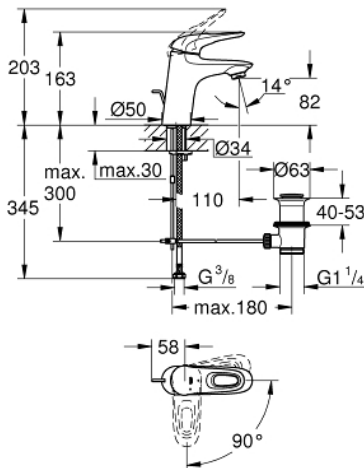

23 374 003 **EUROSTYLE BASIN MIXER 1/2"**  
**S-SIZE**

**PRODUCT DESCRIPTION**

- monobloc installation
- loop metal lever
- **GROHE SilkMove ES**  
35 mm ceramic cartridge with energy saving function via cold start
- adjustable flow rate limiter
- with temperature limiter
- **GROHE StarLight** chrome finish
- **GROHE EcoJoy** mousseur 5.7 l/min
- **GROHE FastFixation** rapid installation system
- pop-up waste set 1 1/4"
- flexible connection hoses

23 374 003 **EUROSTYLE BASIN MIXER 1/2"**  
**S-SIZE**

**SPARE PARTS**

- 1: Lever (Order-nr. 46939000)
  - 2: Shield for cross handle (Order-nr. 46492000)
  - 3: Screw coupling (Order-nr. 46460000)
  - 4: Cartridge (Order-nr. 46863000)
  - 5: Pop-up rod (Order-nr. 46739000)
  - 6: Flow restrictor (Order-nr. 48159000)
  - 7: Shank mounting kit (Order-nr. 46671000)
  - 8: Pop-up waste set 1 1/4" (Order-nr. 28910000)
  - 8.1: Chrome bath plug (Order-nr. 07182000)
  - 8.2: Eccentric rod (Order-nr. 07052000)
  - 9: Eccentric rod (Order-nr. 07341000)\*
  - 10: Socket Spanner (Order-nr. 19332000)\*
  - 11: Mounting wrench (Order-nr. 19017000)\*
- \* Optional accessories