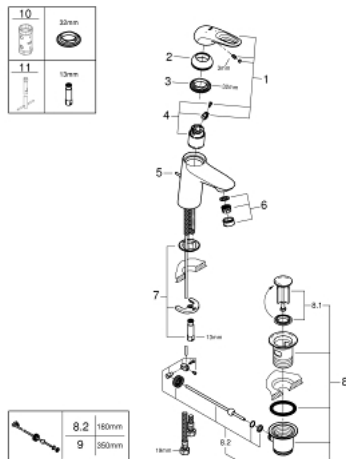

23 374 003 **EUROSTYLE BASIN MIXER 1/2"**  
**S-SIZE**

**PRODUCT DESCRIPTION**

- monobloc installation
- loop metal lever
- **GROHE SilkMove ES**  
35 mm ceramic cartridge with energy saving function via cold start
- adjustable flow rate limiter
- with temperature limiter
- **GROHE StarLight** chrome finish
- **GROHE EcoJoy** mousseur 5.7 l/min
- **GROHE FastFixation** rapid installation system
- pop-up waste set 1 1/4"
- flexible connection hoses

23 374 003 **EUROSTYLE BASIN MIXER 1/2"**  
**S-SIZE**

**SPARE PARTS**

- 1: Lever (Order-nr. 46939000)
  - 2: Shield for cross handle (Order-nr. 46492000)
  - 3: Screw coupling (Order-nr. 46460000)
  - 4: Cartridge (Order-nr. 46863000)
  - 5: Pop-up rod (Order-nr. 46739000)
  - 6: Flow restrictor (Order-nr. 48159000)
  - 7: Shank mounting kit (Order-nr. 46671000)
  - 8: Pop-up waste set 1 1/4" (Order-nr. 28910000)
  - 8.1: Chrome bath plug (Order-nr. 07182000)
  - 8.2: Eccentric rod (Order-nr. 07052000)
  - 9: Eccentric rod (Order-nr. 07341000)\*
  - 10: Socket Spanner (Order-nr. 19332000)\*
  - 11: Mounting wrench (Order-nr. 19017000)\*
- \* Optional accessories