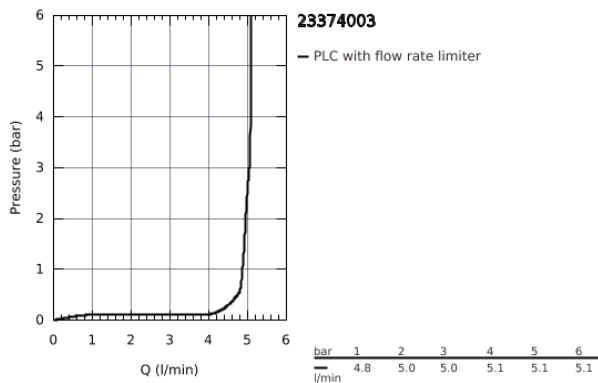

23 374 003 **EUROSTYLE BASIN MIXER 1/2"**  
**S-SIZE**

**PRODUCT DESCRIPTION**

- monobloc installation
- loop metal lever
- **GROHE SilkMove ES**  
35 mm ceramic cartridge with energy saving function via cold start
- adjustable flow rate limiter
- with temperature limiter
- **GROHE StarLight** chrome finish
- **GROHE EcoJoy** mousseur 5.7 l/min
- **GROHE FastFixation** rapid installation system
- pop-up waste set 1 1/4"
- flexible connection hoses

23 374 003 **EUROSTYLE BASIN MIXER 1/2"**  
**S-SIZE**

**SPARE PARTS**

- 1: Lever (Order-nr. 46939000)
  - 2: Shield for cross handle (Order-nr. 46492000)
  - 3: Screw coupling (Order-nr. 46460000)
  - 4: Cartridge (Order-nr. 46863000)
  - 5: Pop-up rod (Order-nr. 46739000)
  - 6: Flow restrictor (Order-nr. 48159000)
  - 7: Shank mounting kit (Order-nr. 46671000)
  - 8: Pop-up waste set 1 1/4" (Order-nr. 28910000)
  - 8.1: Chrome bath plug (Order-nr. 07182000)
  - 8.2: Eccentric rod (Order-nr. 07052000)
  - 9: Eccentric rod (Order-nr. 07341000)\*
  - 10: Socket Spanner (Order-nr. 19332000)\*
  - 11: Mounting wrench (Order-nr. 19017000)\*
- \* Optional accessories