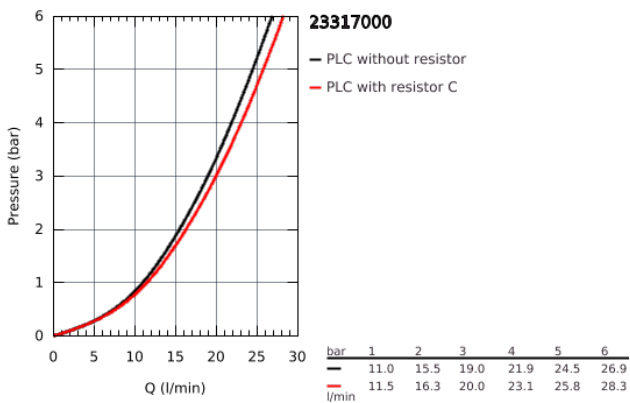

23 317 000 GRANDERA SINGLE-LEVER BATH/SHOWER MIXER 1/2"

PRODUCT DESCRIPTION

- wall mounted
- **GROHE SilkMove** 46 mm ceramic cartridge
- **GROHE StarLight** chrome finish
- adjustable flow rate limiter
- integrated hand shower holder
- automatic diverter: bath/shower
- mousseur
- integrated non-return valve
in the shower outlet 1/2"
- covered S-unions
- protected against backflow

23 317 000 **GRANDERA SINGLE-LEVER BATH/SHOWER MIXER 1/2"**

SPARE PARTS

- 1: Lever (Order-nr. 46833000)
- 2: Cartridge (Order-nr. 46048000)
- 3: S-union, exposed (Order-nr. 46861000)
- 4: Screw joint (Order-nr. 45044000)
- 5: Diverter knob (Order-nr. 48217000)
- 6: Diverter (Order-nr. 65655000)
- 7: Non-return valve (Order-nr. 08565000)
- 8: Flow restrictor (Order-nr. 13952000)
- 9: Temperature limiter (Order-nr. 46375000)*
- 10: Extension 30 (Order-nr. 46238000)*
- 11: Special Spanner (Order-nr. 19377000)*