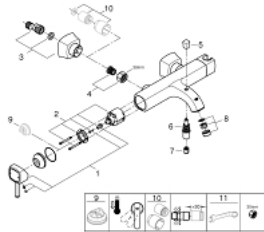

23 317 000 GRANDERA SINGLE-LEVER BATH/SHOWER MIXER 1/2"

PRODUCT DESCRIPTION

- wall mounted
- **GROHE SilkMove** 46 mm ceramic cartridge
- **GROHE StarLight** chrome finish
- adjustable flow rate limiter
- integrated hand shower holder
- automatic diverter: bath/shower
- mousseur
- integrated non-return valve
in the shower outlet 1/2"
- covered S-unions
- protected against backflow

23 317 000 **GRANDERA SINGLE-LEVER BATH/SHOWER MIXER 1/2"**

SPARE PARTS

- 1: Lever (Order-nr. 46833000)
- 2: Cartridge (Order-nr. 46048000)
- 3: S-union, exposed (Order-nr. 46861000)
- 4: Screw joint (Order-nr. 45044000)
- 5: Diverter knob (Order-nr. 48217000)
- 6: Diverter (Order-nr. 65655000)
- 7: Non-return valve (Order-nr. 08565000)
- 8: Flow restrictor (Order-nr. 13952000)
- 9: Temperature limiter (Order-nr. 46375000)*
- 10: Extension 30 (Order-nr. 46238000)*
- 11: Special Spanner (Order-nr. 19377000)*