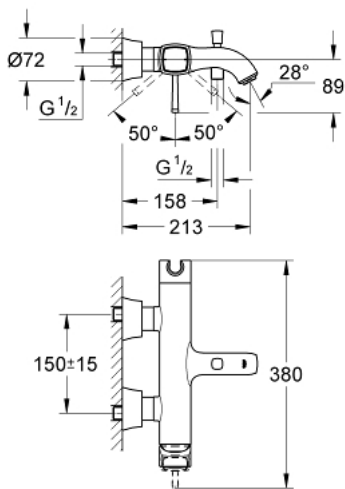

23 317 000 GRANDERA SINGLE-LEVER BATH/SHOWER MIXER 1/2"

PRODUCT DESCRIPTION

- wall mounted
- **GROHE SilkMove** 46 mm ceramic cartridge
- **GROHE StarLight** chrome finish
- adjustable flow rate limiter
- integrated hand shower holder
- automatic diverter: bath/shower
- mousseur
- integrated non-return valve
in the shower outlet 1/2"
- covered S-unions
- protected against backflow

23 317 000 **GRANDERA SINGLE-LEVER BATH/SHOWER MIXER 1/2"**

SPARE PARTS

- 1: Lever (Order-nr. 46833000)
- 2: Cartridge (Order-nr. 46048000)
- 3: S-union, exposed (Order-nr. 46861000)
- 4: Screw joint (Order-nr. 45044000)
- 5: Diverter knob (Order-nr. 48217000)
- 6: Diverter (Order-nr. 65655000)
- 7: Non-return valve (Order-nr. 08565000)
- 8: Flow restrictor (Order-nr. 13952000)
- 9: Temperature limiter (Order-nr. 46375000)*
- 10: Extension 30 (Order-nr. 46238000)*
- 11: Special Spanner (Order-nr. 19377000)*