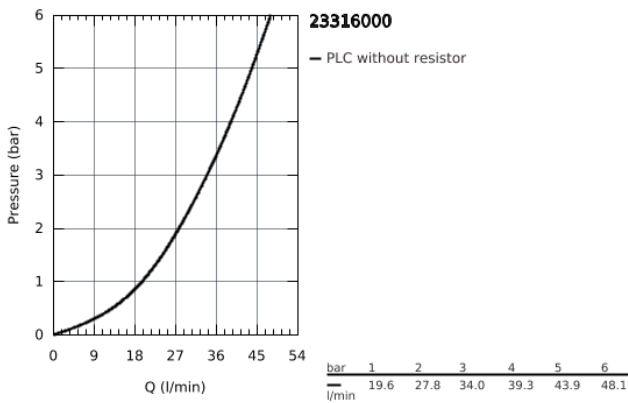

23 316 000 **GRANDERA SINGLE-LEVER SHOWER MIXER 1/2"**

PRODUCT DESCRIPTION

- wall mounted
- **GROHE SilkMove** 46 mm ceramic cartridge
- **GROHE StarLight** chrome finish
- adjustable flow rate limiter
- integrated hand shower holder
- shower outlet 1/2"
- integrated non-return valve
- covered S-unions
- protected against backflow

23 316 000 GRANDERA SINGLE-LEVER SHOWER MIXER 1/2"

SPARE PARTS

- 1: Lever (Order-nr. 46833000)
- 2: Cartridge (Order-nr. 46048000)
- 3: S-union, exposed (Order-nr. 46861000)
- 4: Screw joint (Order-nr. 45044000)
- 5: Non-return valve (Order-nr. 08565000)
- 6: Temperature limiter (Order-nr. 46375000)*
- 7: Extension 30 (Order-nr. 46238000)*
- 8: Special Spanner (Order-nr. 19377000)*