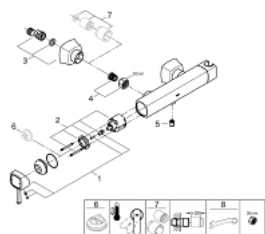

23 316 000 **GRANDERA SINGLE-LEVER SHOWER MIXER 1/2"**

PRODUCT DESCRIPTION

- wall mounted
- **GROHE SilkMove** 46 mm ceramic cartridge
- **GROHE StarLight** chrome finish
- adjustable flow rate limiter
- integrated hand shower holder
- shower outlet 1/2"
- integrated non-return valve
- covered S-unions
- protected against backflow

23 316 000 GRANDERA SINGLE-LEVER SHOWER MIXER 1/2"

SPARE PARTS

- 1: Lever (Order-nr. 46833000)
- 2: Cartridge (Order-nr. 46048000)
- 3: S-union, exposed (Order-nr. 46861000)
- 4: Screw joint (Order-nr. 45044000)
- 5: Non-return valve (Order-nr. 08565000)
- 6: Temperature limiter (Order-nr. 46375000)*
- 7: Extension 30 (Order-nr. 46238000)*
- 8: Special Spanner (Order-nr. 19377000)*