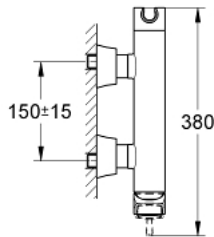

23 316 000 **GRANDERA SINGLE-LEVER SHOWER MIXER 1/2"**

PRODUCT DESCRIPTION

- wall mounted
- **GROHE SilkMove** 46 mm ceramic cartridge
- **GROHE StarLight** chrome finish
- adjustable flow rate limiter
- integrated hand shower holder
- shower outlet 1/2"
- integrated non-return valve
- covered S-unions
- protected against backflow

23 316 000 GRANDERA SINGLE-LEVER SHOWER MIXER 1/2"

SPARE PARTS

- 1: Lever (Order-nr. 46833000)
- 2: Cartridge (Order-nr. 46048000)
- 3: S-union, exposed (Order-nr. 46861000)
- 4: Screw joint (Order-nr. 45044000)
- 5: Non-return valve (Order-nr. 08565000)
- 6: Temperature limiter (Order-nr. 46375000)*
- 7: Extension 30 (Order-nr. 46238000)*
- 8: Special Spanner (Order-nr. 19377000)*