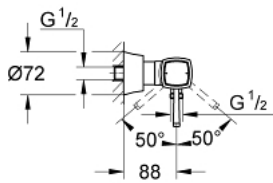

23 316 000 **GRANDERA SINGLE-LEVER SHOWER MIXER 1/2"**

PRODUCT DESCRIPTION

- wall mounted
- **GROHE SilkMove** 46 mm ceramic cartridge
- **GROHE StarLight** chrome finish
- adjustable flow rate limiter
- integrated hand shower holder
- shower outlet 1/2"
- integrated non-return valve
- covered S-unions
- protected against backflow

23 316 000 GRANDERA SINGLE-LEVER SHOWER MIXER 1/2"

SPARE PARTS

- 1: Lever (Order-nr. 46833000)
- 2: Cartridge (Order-nr. 46048000)
- 3: S-union, exposed (Order-nr. 46861000)
- 4: Screw joint (Order-nr. 45044000)
- 5: Non-return valve (Order-nr. 08565000)
- 6: Temperature limiter (Order-nr. 46375000)*
- 7: Extension 30 (Order-nr. 46238000)*
- 8: Special Spanner (Order-nr. 19377000)*