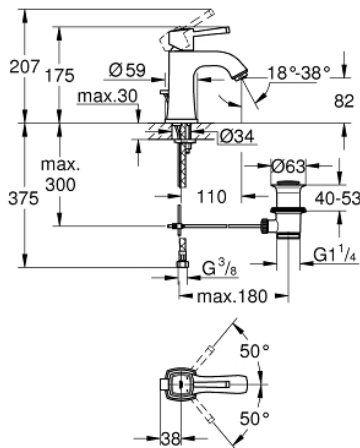

23 303 000 **GRANDERA BASIN MIXER 1/2"**
M-SIZE

PRODUCT DESCRIPTION

- monobloc installation
- 28 mm ceramic cartridge
with **GROHE SilkMove**
- temperature limiter
- **GROHE StarLight** chrome finish
- **GROHE EcoJoy** technology for less water and perfect flow
- **GROHE FastFixation** installation system
- **GROHE AquaGuide** adjustable mousseur 5.7 l/min
- pop-up waste set 1 1/4"

- flexible connection hoses

23 303 000 **GRANDERA BASIN MIXER 1/2"**
M-SIZE

SPARE PARTS

- 1: Lever (Order-nr. 46836000)
 - 2: retaining ring (Order-nr. 46715000)
 - 3: Cartridge (Order-nr. 46580000)
 - 4: Flow straightener (Order-nr. 46837000)
 - 5: Pop-up rod (Order-nr. 46787000)
 - 6: Shank mounting kit (Order-nr. 46671000)
 - 7: Pop-up waste set 1 1/4" (Order-nr. 28910000)
 - 7.1: Chrome bath plug (Order-nr. 07182000)
 - 7.2: Eccentric rod (Order-nr. 07052000)
 - 8: Mounting wrench (Order-nr. 19017000)*
 - 9: Eccentric rod (Order-nr. 07341000)*
- * Optional accessories