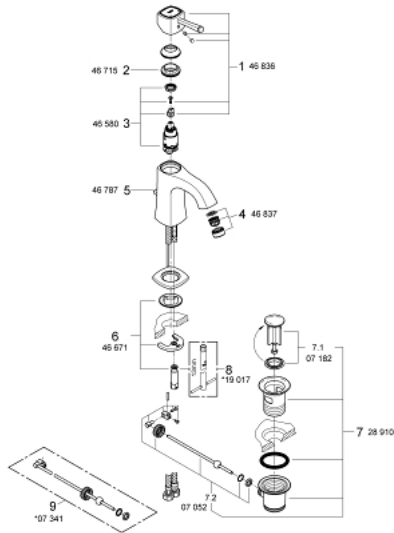

23 303 000 **GRANDERA BASIN MIXER 1/2"**
M-SIZE

PRODUCT DESCRIPTION

- monobloc installation
- 28 mm ceramic cartridge
with **GROHE SilkMove**
- temperature limiter
- **GROHE StarLight** chrome finish
- **GROHE EcoJoy** technology for less water and perfect flow
- **GROHE FastFixation** installation system
- **GROHE AquaGuide** adjustable mousseur 5.7 l/min
- pop-up waste set 1 1/4"

- flexible connection hoses

23 303 000 **GRANDERA BASIN MIXER 1/2"**
M-SIZE

SPARE PARTS

- 1: Lever (Order-nr. 46836000)
 - 2: retaining ring (Order-nr. 46715000)
 - 3: Cartridge (Order-nr. 46580000)
 - 4: Flow straightener (Order-nr. 46837000)
 - 5: Pop-up rod (Order-nr. 46787000)
 - 6: Shank mounting kit (Order-nr. 46671000)
 - 7: Pop-up waste set 1 1/4" (Order-nr. 28910000)
 - 7.1: Chrome bath plug (Order-nr. 07182000)
 - 7.2: Eccentric rod (Order-nr. 07052000)
 - 8: Mounting wrench (Order-nr. 19017000)*
 - 9: Eccentric rod (Order-nr. 07341000)*
- * Optional accessories