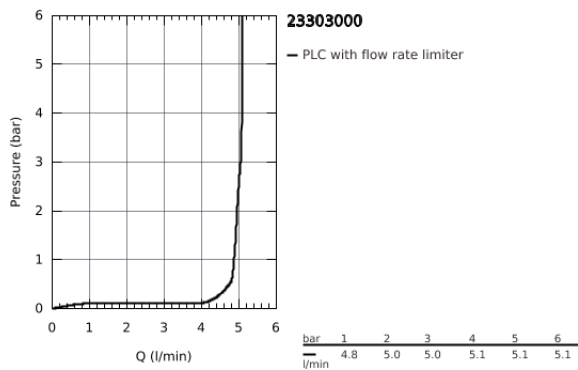

23 303 000 **GRANDERA BASIN MIXER 1/2"**
M-SIZE

PRODUCT DESCRIPTION

- monobloc installation
- 28 mm ceramic cartridge
with **GROHE SilkMove**
- temperature limiter
- **GROHE StarLight** chrome finish
- **GROHE EcoJoy** technology for less water and perfect flow
- **GROHE FastFixation** installation system
- **GROHE AquaGuide** adjustable mousseur 5.7 l/min
- pop-up waste set 1 1/4"

- flexible connection hoses

23 303 000 **GRANDERA BASIN MIXER 1/2"**
M-SIZE

SPARE PARTS

- 1: Lever (Order-nr. 46836000)
 - 2: retaining ring (Order-nr. 46715000)
 - 3: Cartridge (Order-nr. 46580000)
 - 4: Flow straightener (Order-nr. 46837000)
 - 5: Pop-up rod (Order-nr. 46787000)
 - 6: Shank mounting kit (Order-nr. 46671000)
 - 7: Pop-up waste set 1 1/4" (Order-nr. 28910000)
 - 7.1: Chrome bath plug (Order-nr. 07182000)
 - 7.2: Eccentric rod (Order-nr. 07052000)
 - 8: Mounting wrench (Order-nr. 19017000)*
 - 9: Eccentric rod (Order-nr. 07341000)*
- * Optional accessories