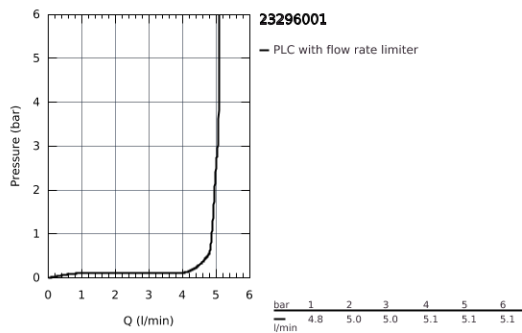

23 296 001 **LINEARE SINGLE-LEVER BASIN MIXER 1/2"**
L-SIZE

PRODUCT DESCRIPTION

- monobloc installation
- metal lever
- 28 mm ceramic cartridge
with **GROHE SilkMove**
- with temperature limiter
- **GROHE StarLight** chrome finish
- **GROHE EcoJoy** SpeedClean mousseur 5.7 l/min
- **GROHE FastFixation Plus** installation system
- swivel spout with mousseur
and stop limiter
- pop-up waste set 1 1/4"
- flexible connection hoses

23 296 001 **LINEARE SINGLE-LEVER BASIN MIXER 1/2"**
L-SIZE

SPARE PARTS

- 1: Lever (Order-nr. 46984000)
 - 2: Shield for cross handle (Order-nr. 46581000)
 - 3: retaining ring (Order-nr. 07419000)
 - 4: Cartridge (Order-nr. 46580000)
 - 5: Flow restrictor (Order-nr. 48159000)
 - 6: Pop-up rod (Order-nr. 46739000)
 - 7: Shank mounting kit (Order-nr. 46645000)
 - 8: Pop-up waste set 1 1/4" (Order-nr. 28910000)
 - 8.1: Chrome bath plug (Order-nr. 07182000)
 - 8.2: Eccentric rod (Order-nr. 07052000)
 - 9: Mounting wrench (Order-nr. 19017000)*
 - 10: Eccentric rod (Order-nr. 07341000)*
- * Optional accessories