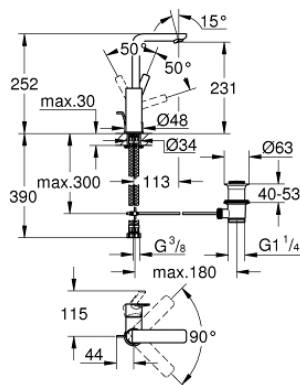

23 296 001 **LINEARE SINGLE-LEVER BASIN MIXER 1/2"**
L-SIZE

PRODUCT DESCRIPTION

- monobloc installation
- metal lever
- 28 mm ceramic cartridge
with **GROHE SilkMove**
- with temperature limiter
- **GROHE StarLight** chrome finish
- **GROHE EcoJoy** SpeedClean mousseur 5.7 l/min
- **GROHE FastFixation Plus** installation system
- swivel spout with mousseur
and stop limiter
- pop-up waste set 1 1/4"
- flexible connection hoses

23 296 001 **LINEARE SINGLE-LEVER BASIN MIXER 1/2"**
L-SIZE

SPARE PARTS

- 1: Lever (Order-nr. 46984000)
 - 2: Shield for cross handle (Order-nr. 46581000)
 - 3: retaining ring (Order-nr. 07419000)
 - 4: Cartridge (Order-nr. 46580000)
 - 5: Flow restrictor (Order-nr. 48159000)
 - 6: Pop-up rod (Order-nr. 46739000)
 - 7: Shank mounting kit (Order-nr. 46645000)
 - 8: Pop-up waste set 1 1/4" (Order-nr. 28910000)
 - 8.1: Chrome bath plug (Order-nr. 07182000)
 - 8.2: Eccentric rod (Order-nr. 07052000)
 - 9: Mounting wrench (Order-nr. 19017000)*
 - 10: Eccentric rod (Order-nr. 07341000)*
- * Optional accessories