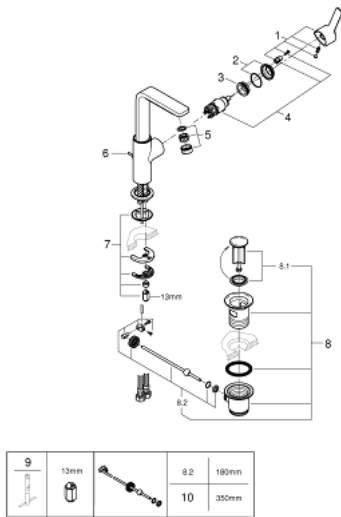

23 296 001 **LINEARE SINGLE-LEVER BASIN MIXER 1/2"**
L-SIZE

PRODUCT DESCRIPTION

- monobloc installation
- metal lever
- 28 mm ceramic cartridge
with **GROHE SilkMove**
- with temperature limiter
- **GROHE StarLight** chrome finish
- **GROHE EcoJoy** SpeedClean mousseur 5.7 l/min
- **GROHE FastFixation Plus** installation system
- swivel spout with mousseur
and stop limiter
- pop-up waste set 1 1/4"
- flexible connection hoses

23 296 001 **LINEARE SINGLE-LEVER BASIN MIXER 1/2"**
L-SIZE

SPARE PARTS

- 1: Lever (Order-nr. 46984000)
 - 2: Shield for cross handle (Order-nr. 46581000)
 - 3: retaining ring (Order-nr. 07419000)
 - 4: Cartridge (Order-nr. 46580000)
 - 5: Flow restrictor (Order-nr. 48159000)
 - 6: Pop-up rod (Order-nr. 46739000)
 - 7: Shank mounting kit (Order-nr. 46645000)
 - 8: Pop-up waste set 1 1/4" (Order-nr. 28910000)
 - 8.1: Chrome bath plug (Order-nr. 07182000)
 - 8.2: Eccentric rod (Order-nr. 07052000)
 - 9: Mounting wrench (Order-nr. 19017000)*
 - 10: Eccentric rod (Order-nr. 07341000)*
- * Optional accessories