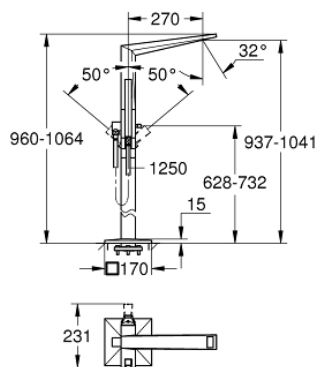

23 119 001 ALLURE BRILLIANT SINGLE-LEVER BATH MIXER 1/2", FLOOR MOUNTED

PRODUCT DESCRIPTION

- set for final installation for
- 45 984 001
- **without roughing-in-set**
- **GROHE SilkMove** 46 mm ceramic cartridge
- **GROHE StarLight** chrome finish
- automatic diverter: bath/shower
- spout with integrated mousseur
- hand shower Euphoria Cube+ 6.5 l/min
- Silverflex shower hose 1250 mm
- projection 270 mm
- integrated non-return valve in the shower outlet 1/2"
- with shower holder
- protected against backflow

23 119 001 ALLURE BRILLIANT SINGLE-LEVER BATH MIXER 1/2", FLOOR MOUNTED

SPARE PARTS

- 1: Race (Order-nr. 46803000)
- 2: Lever (Order-nr. 46804000)
- 3: Cartridge (Order-nr. 46048000)
- 4: Diverter knob (Order-nr. 46805000)
- 5: Diverter (Order-nr. 65655000)
- 6: Non-return valve (Order-nr. 08565000)
- 7: Strainer (Order-nr. 0700200M)