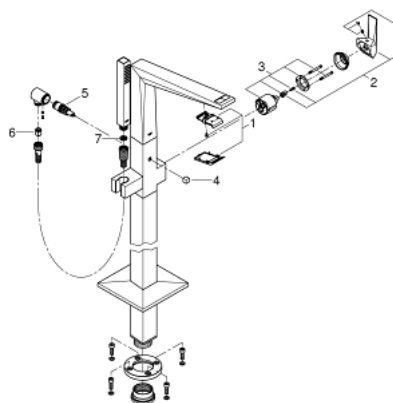

23 119 001 ALLURE BRILLIANT SINGLE-LEVER BATH MIXER 1/2", FLOOR MOUNTED

PRODUCT DESCRIPTION

- set for final installation for
- 45 984 001
- **without roughing-in-set**
- **GROHE SilkMove** 46 mm ceramic cartridge
- **GROHE StarLight** chrome finish
- automatic diverter: bath/shower
- spout with integrated mousseur
- hand shower Euphoria Cube+ 6.5 l/min
- Silverflex shower hose 1250 mm
- projection 270 mm
- integrated non-return valve in the shower outlet 1/2"
- with shower holder
- protected against backflow

23 119 001 ALLURE BRILLIANT SINGLE-LEVER BATH MIXER 1/2", FLOOR MOUNTED

SPARE PARTS

- 1: Race (Order-nr. 46803000)
- 2: Lever (Order-nr. 46804000)
- 3: Cartridge (Order-nr. 46048000)
- 4: Diverter knob (Order-nr. 46805000)
- 5: Diverter (Order-nr. 65655000)
- 6: Non-return valve (Order-nr. 08565000)
- 7: Strainer (Order-nr. 0700200M)