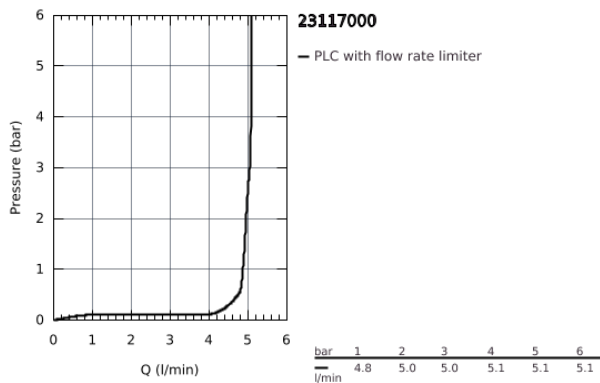

23 117 000 **ALLURE BRILLIANT BIDET MIXER 1/2"**
M-SIZE

PRODUCT DESCRIPTION

- 28 mm ceramic cartridge with **GROHE SilkMove**
- temperature limiter
- **GROHE StarLight** chrome finish
- **GROHE FastFixation** installation system
- ball-joint mousseur
- pop-up waste set 1 1/4"
- flexible connection hoses

23 117 000 **ALLURE BRILLIANT BIDET MIXER 1/2"**
M-SIZE

SPARE PARTS

- 1: Lever (Order-nr. 46793000)
 - 2: retaining ring (Order-nr. 46715000)
 - 3: Cartridge (Order-nr. 46580000)
 - 4: Ball-joint aerator (Order-nr. 46791000)
 - 5: Pop-up rod (Order-nr. 46787000)
 - 6: Shank mounting kit (Order-nr. 46249000)
 - 7: Pop-up waste set 1 1/4" (Order-nr. 28910000)
 - 7.1: Chrome bath plug (Order-nr. 07182000)
 - 7.2: Eccentric rod (Order-nr. 07052000)
 - 8: Mounting wrench (Order-nr. 19017000)*
 - 9: Eccentric rod (Order-nr. 07341000)*
- * Optional accessories