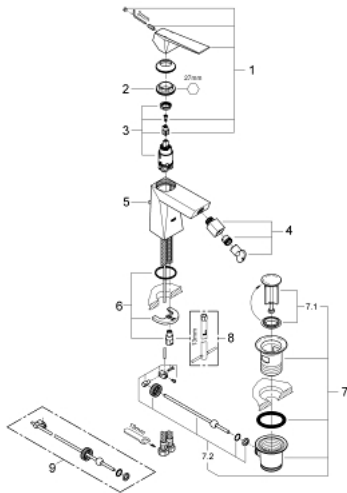

23 117 000 **ALLURE BRILLIANT BIDET MIXER 1/2"**
M-SIZE

PRODUCT DESCRIPTION

- 28 mm ceramic cartridge with **GROHE SilkMove**
- temperature limiter
- **GROHE StarLight** chrome finish
- **GROHE FastFixation** installation system
- ball-joint mousseur
- pop-up waste set 1 1/4"
- flexible connection hoses

23 117 000 **ALLURE BRILLIANT BIDET MIXER 1/2"**
M-SIZE

SPARE PARTS

- 1: Lever (Order-nr. 46793000)
 - 2: retaining ring (Order-nr. 46715000)
 - 3: Cartridge (Order-nr. 46580000)
 - 4: Ball-joint aerator (Order-nr. 46791000)
 - 5: Pop-up rod (Order-nr. 46787000)
 - 6: Shank mounting kit (Order-nr. 46249000)
 - 7: Pop-up waste set 1 1/4" (Order-nr. 28910000)
 - 7.1: Chrome bath plug (Order-nr. 07182000)
 - 7.2: Eccentric rod (Order-nr. 07052000)
 - 8: Mounting wrench (Order-nr. 19017000)*
 - 9: Eccentric rod (Order-nr. 07341000)*
- * Optional accessories