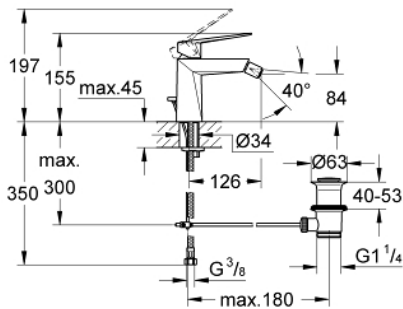

23 117 000 **ALLURE BRILLIANT BIDET MIXER 1/2"**
M-SIZE

PRODUCT DESCRIPTION

- 28 mm ceramic cartridge with **GROHE SilkMove**
- temperature limiter
- **GROHE StarLight** chrome finish
- **GROHE FastFixation** installation system
- ball-joint mousseur
- pop-up waste set 1 1/4"
- flexible connection hoses

23 117 000 **ALLURE BRILLIANT BIDET MIXER 1/2"**
M-SIZE

SPARE PARTS

- 1: Lever (Order-nr. 46793000)
 - 2: retaining ring (Order-nr. 46715000)
 - 3: Cartridge (Order-nr. 46580000)
 - 4: Ball-joint aerator (Order-nr. 46791000)
 - 5: Pop-up rod (Order-nr. 46787000)
 - 6: Shank mounting kit (Order-nr. 46249000)
 - 7: Pop-up waste set 1 1/4" (Order-nr. 28910000)
 - 7.1: Chrome bath plug (Order-nr. 07182000)
 - 7.2: Eccentric rod (Order-nr. 07052000)
 - 8: Mounting wrench (Order-nr. 19017000)*
 - 9: Eccentric rod (Order-nr. 07341000)*
- * Optional accessories