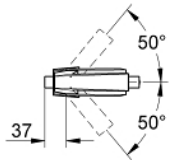

23 117 000 **ALLURE BRILLIANT BIDET MIXER 1/2"**
M-SIZE

PRODUCT DESCRIPTION

- 28 mm ceramic cartridge with **GROHE SilkMove**
- temperature limiter
- **GROHE StarLight** chrome finish
- **GROHE FastFixation** installation system
- ball-joint mousseur
- pop-up waste set 1 1/4"
- flexible connection hoses

23 117 000 **ALLURE BRILLIANT BIDET MIXER 1/2"**
M-SIZE

SPARE PARTS

- 1: Lever (Order-nr. 46793000)
 - 2: retaining ring (Order-nr. 46715000)
 - 3: Cartridge (Order-nr. 46580000)
 - 4: Ball-joint aerator (Order-nr. 46791000)
 - 5: Pop-up rod (Order-nr. 46787000)
 - 6: Shank mounting kit (Order-nr. 46249000)
 - 7: Pop-up waste set 1 1/4" (Order-nr. 28910000)
 - 7.1: Chrome bath plug (Order-nr. 07182000)
 - 7.2: Eccentric rod (Order-nr. 07052000)
 - 8: Mounting wrench (Order-nr. 19017000)*
 - 9: Eccentric rod (Order-nr. 07341000)*
- * Optional accessories