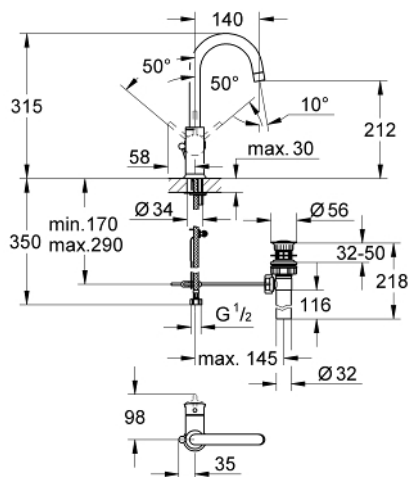

## 23 095 000 BAUCLASSIC SINGLE-LEVER BASIN MIXER

### PRODUCT DESCRIPTION

- metal lever
- single hole installation
- **GROHE Longlife** 28 mm ceramic cartridge
- **GROHE StarLight** chrome finish
- swivelling tubular spout
- mousseur
- pop-up waste set 1 1/4"
- flexible connection hoses
- rapid-installation-system

### SPARE PARTS

- 1: Lever (Order-nr. 46814000)
- 2: Cartridge (Order-nr. 46580000)
- 3: Mousseur (Order-nr. 13928000)
- 4: Pop-up rod (Order-nr. 06329000)
- 5: Shank mounting kit (Order-nr. 46249000)
- 6: Fitting ring (Order-nr. 07419000)
- 7: Shield (Order-nr. 46581000)
- 8: Mounting wrench (Order-nr. 19017000)\*