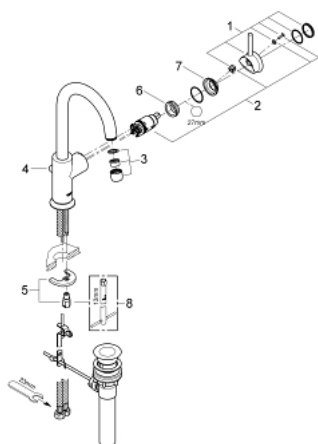

## 23 095 000 BAUCLASSIC SINGLE-LEVER BASIN MIXER

### PRODUCT DESCRIPTION

- metal lever
- single hole installation
- **GROHE Longlife** 28 mm ceramic cartridge
- **GROHE StarLight** chrome finish
- swivelling tubular spout
- mousseur
- pop-up waste set 1 1/4"
- flexible connection hoses
- rapid-installation-system

### SPARE PARTS

- 1: Lever (Order-nr. 46814000)
- 2: Cartridge (Order-nr. 46580000)
- 3: Mousseur (Order-nr. 13928000)
- 4: Pop-up rod (Order-nr. 06329000)
- 5: Shank mounting kit (Order-nr. 46249000)
- 6: Fitting ring (Order-nr. 07419000)
- 7: Shield (Order-nr. 46581000)
- 8: Mounting wrench (Order-nr. 19017000)\*