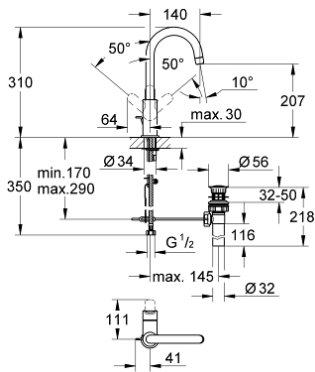

23 093 000 **BAUEDGE SINGLE-LEVER BASIN MIXER 1/2"**
L-SIZE

PRODUCT DESCRIPTION

- single hole installation
- metal lever
- GROHE Longlife 28 mm ceramic cartridge
- **GROHE StarLight** chrome finish
- swivel tubular spout
- mousseur
- pop-up waste set 1"
- flexible connection hoses
- rapid installation system

23 093 000 **BAUEDGE SINGLE-LEVER BASIN MIXER 1/2"**
L-SIZE

SPARE PARTS

- 1: Lever (Order-nr. 46812000)
 - 2: Cartridge (Order-nr. 46580000)
 - 3: Mousseur (Order-nr. 13928000)
 - 4: Pop-up rod (Order-nr. 10769000)
 - 5: Shank fastening assembly (Order-nr. 46249000)
 - 6: Fitting ring (Order-nr. 07419000)
 - 7: Cap (Order-nr. 46581000)
 - 8: Mounting wrench (Order-nr. 19017000)*
- * Optional accessories