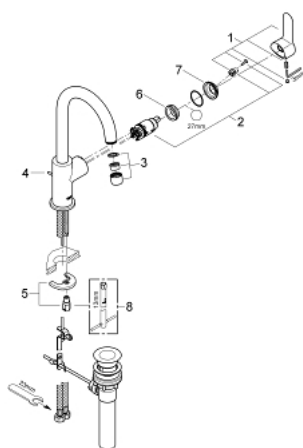

23 093 000 **BAUEDGE SINGLE-LEVER BASIN MIXER 1/2"**
L-SIZE

PRODUCT DESCRIPTION

- single hole installation
- metal lever
- GROHE Longlife 28 mm ceramic cartridge
- **GROHE StarLight** chrome finish
- swivel tubular spout
- mousseur
- pop-up waste set 1"
- flexible connection hoses
- rapid installation system

23 093 000 **BAUEDGE SINGLE-LEVER BASIN MIXER 1/2"**
L-SIZE

SPARE PARTS

- 1: Lever (Order-nr. 46812000)
 - 2: Cartridge (Order-nr. 46580000)
 - 3: Mousseur (Order-nr. 13928000)
 - 4: Pop-up rod (Order-nr. 10769000)
 - 5: Shank fastening assembly (Order-nr. 46249000)
 - 6: Fitting ring (Order-nr. 07419000)
 - 7: Cap (Order-nr. 46581000)
 - 8: Mounting wrench (Order-nr. 19017000)*
- * Optional accessories