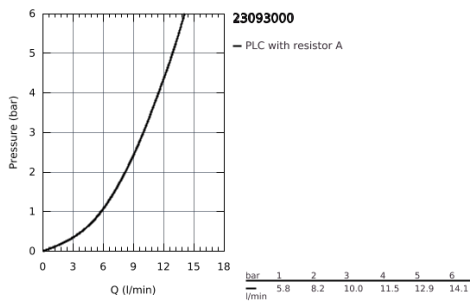

23 093 000 **BAUEDGE SINGLE-LEVER BASIN MIXER 1/2"**
L-SIZE

PRODUCT DESCRIPTION

- single hole installation
- metal lever
- GROHE Longlife 28 mm ceramic cartridge
- **GROHE StarLight** chrome finish
- swivel tubular spout
- mousseur
- pop-up waste set 1"
- flexible connection hoses
- rapid installation system

23 093 000 **BAUEDGE SINGLE-LEVER BASIN MIXER 1/2"**
L-SIZE

SPARE PARTS

- 1: Lever (Order-nr. 46812000)
 - 2: Cartridge (Order-nr. 46580000)
 - 3: Mousseur (Order-nr. 13928000)
 - 4: Pop-up rod (Order-nr. 10769000)
 - 5: Shank fastening assembly (Order-nr. 46249000)
 - 6: Fitting ring (Order-nr. 07419000)
 - 7: Cap (Order-nr. 46581000)
 - 8: Mounting wrench (Order-nr. 19017000)*
- * Optional accessories