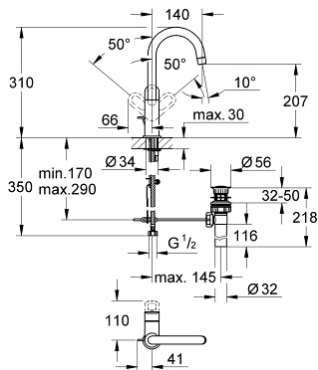

23 091 000 **GROHE BAULOOP SINGLE-LEVER BASIN MIXER 1/2"**

PRODUCT DESCRIPTION

- single hole installation
- metal lever
- GROHE Longlife 28 mm ceramic cartridge
- **GROHE StarLight** chrome finish
- swivel tubular spout
- mousseur
- pop-up waste set 1 1/4"
- flexible connection hoses
- rapid installation system

23 091 000 **GROHE BAULOOP SINGLE-LEVER BASIN MIXER 1/2"**

SPARE PARTS

- 1: Lever (Order-nr. 46779000)
- 2: Cartridge (Order-nr. 46580000)
- 3: Mousseur (Order-nr. 13928000)
- 4: Pop-up rod (Order-nr. 46739000)
- 5: Shank fastening assembly (Order-nr. 46249000)
- 6: Fitting ring (Order-nr. 07419000)
- 7: Cap (Order-nr. 46581000)
- 8: Mounting wrench (Order-nr. 19017000)*