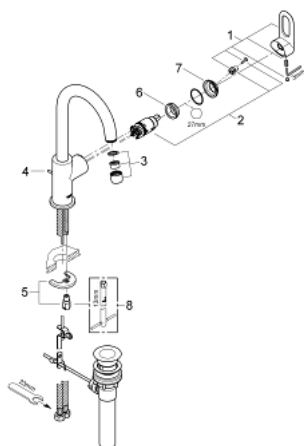

23 091 000 **GROHE BAULOOP SINGLE-LEVER BASIN MIXER 1/2"**

PRODUCT DESCRIPTION

- single hole installation
- metal lever
- GROHE Longlife 28 mm ceramic cartridge
- **GROHE StarLight** chrome finish
- swivel tubular spout
- mousseur
- pop-up waste set 1 1/4"
- flexible connection hoses
- rapid installation system

23 091 000 **GROHE BAULOOP SINGLE-LEVER BASIN MIXER 1/2"**

SPARE PARTS

- 1: Lever (Order-nr. 46779000)
- 2: Cartridge (Order-nr. 46580000)
- 3: Mousseur (Order-nr. 13928000)
- 4: Pop-up rod (Order-nr. 46739000)
- 5: Shank fastening assembly (Order-nr. 46249000)
- 6: Fitting ring (Order-nr. 07419000)
- 7: Cap (Order-nr. 46581000)
- 8: Mounting wrench (Order-nr. 19017000)*