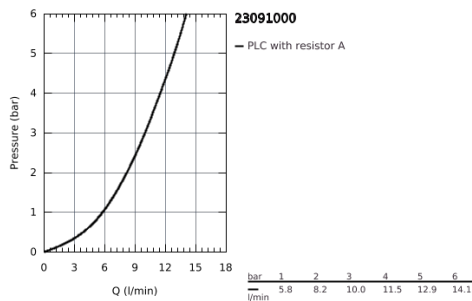

23 091 000 **GROHE BAULOOP SINGLE-LEVER BASIN MIXER 1/2"**

PRODUCT DESCRIPTION

- single hole installation
- metal lever
- GROHE Longlife 28 mm ceramic cartridge
- **GROHE StarLight** chrome finish
- swivel tubular spout
- mousseur
- pop-up waste set 1 1/4"
- flexible connection hoses
- rapid installation system

23 091 000 **GROHE BAULOOP SINGLE-LEVER BASIN MIXER 1/2"**

SPARE PARTS

- 1: Lever (Order-nr. 46779000)
- 2: Cartridge (Order-nr. 46580000)
- 3: Mousseur (Order-nr. 13928000)
- 4: Pop-up rod (Order-nr. 46739000)
- 5: Shank fastening assembly (Order-nr. 46249000)
- 6: Fitting ring (Order-nr. 07419000)
- 7: Cap (Order-nr. 46581000)
- 8: Mounting wrench (Order-nr. 19017000)*