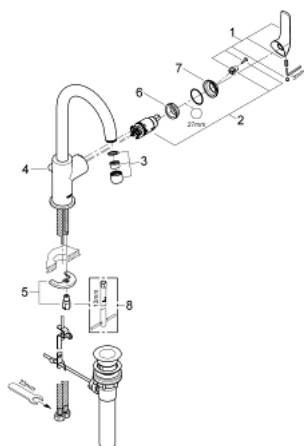

23 090 000 BAUCURVE SINGLE-LEVER BASIN MIXER

PRODUCT DESCRIPTION

- single hole installation
- metal lever
- **GROHE Longlife** 28 mm ceramic cartridge
- **GROHE StarLight** chrome finish
- swivelling tubular spout
- mousseur
- pop-up waste set 1 1/4"
- flexible connection hoses
- rapid-installation-system

23 090 000 BAUCURVE SINGLE-LEVER BASIN MIXER

SPARE PARTS

- 1: Lever (Order-nr. 46777000)
- 2: Cartridge (Order-nr. 46580000)
- 3: Mousseur (Order-nr. 13928000)
- 4: Pop-up rod (Order-nr. 06329000)
- 5: Shank mounting kit (Order-nr. 46249000)
- 6: Fitting ring (Order-nr. 07419000)
- 7: Shield (Order-nr. 46581000)
- 8: Mounting wrench (Order-nr. 19017000)*