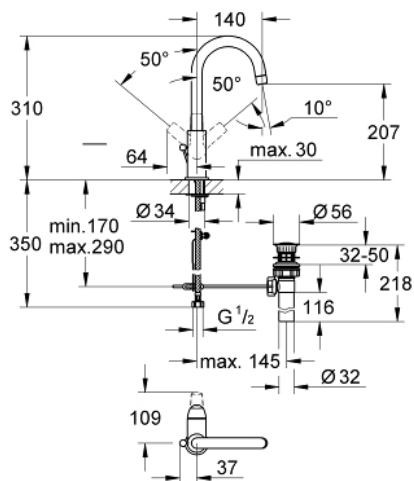

23 090 000 BAUCURVE SINGLE-LEVER BASIN MIXER

PRODUCT DESCRIPTION

- single hole installation
- metal lever
- **GROHE Longlife** 28 mm ceramic cartridge
- **GROHE StarLight** chrome finish
- swivelling tubular spout
- mousseur
- pop-up waste set 1 1/4"
- flexible connection hoses
- rapid-installation-system

23 090 000 BAUCURVE SINGLE-LEVER BASIN MIXER

SPARE PARTS

- 1: Lever (Order-nr. 46777000)
- 2: Cartridge (Order-nr. 46580000)
- 3: Mousseur (Order-nr. 13928000)
- 4: Pop-up rod (Order-nr. 06329000)
- 5: Shank mounting kit (Order-nr. 46249000)
- 6: Fitting ring (Order-nr. 07419000)
- 7: Shield (Order-nr. 46581000)
- 8: Mounting wrench (Order-nr. 19017000)*