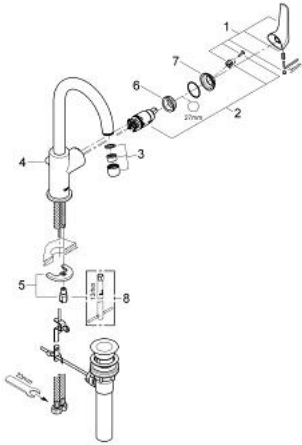

23 086 000 BAUFLOW SINGLE-LEVER BASIN MIXER

PRODUCT DESCRIPTION

- single hole installation
- metal lever
- **GROHE Longlife** 28 mm ceramic cartridge
- **GROHE StarLight** chrome finish
- swivelling tubular spout
- mousseur
- flexible connection hoses
- pop-up waste set 1 1/4"
- rapid-installation-system

23 086 000 BAUFLOW SINGLE-LEVER BASIN MIXER

SPARE PARTS

- 1: Lever (Order-nr. 46771000)
 - 2: Cartridge (Order-nr. 46580000)
 - 3: Mousseur (Order-nr. 13928000)
 - 4: Pop-up rod (Order-nr. 06329000)
 - 5: Shank mounting kit (Order-nr. 46249000)
 - 6: Fitting ring (Order-nr. 07419000)
 - 7: Shield (Order-nr. 46581000)
 - 8: Mounting wrench (Order-nr. 19017000)*
- * Optional accessories