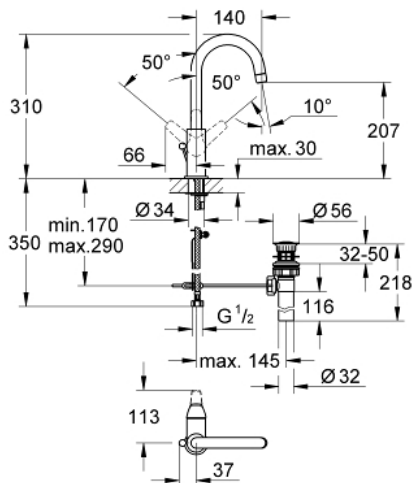

23 086 000 BAUFLOW SINGLE-LEVER BASIN MIXER

PRODUCT DESCRIPTION

- single hole installation
- metal lever
- **GROHE Longlife** 28 mm ceramic cartridge
- **GROHE StarLight** chrome finish
- swivelling tubular spout
- mousseur
- flexible connection hoses
- pop-up waste set 1 1/4"
- rapid-installation-system

23 086 000 BAUFLOW SINGLE-LEVER BASIN MIXER

SPARE PARTS

- 1: Lever (Order-nr. 46771000)
 - 2: Cartridge (Order-nr. 46580000)
 - 3: Mousseur (Order-nr. 13928000)
 - 4: Pop-up rod (Order-nr. 06329000)
 - 5: Shank mounting kit (Order-nr. 46249000)
 - 6: Fitting ring (Order-nr. 07419000)
 - 7: Shield (Order-nr. 46581000)
 - 8: Mounting wrench (Order-nr. 19017000)*
- * Optional accessories