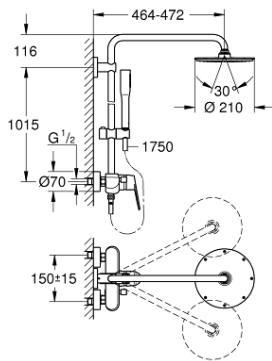

23 058 003 EUPHORIA SHOWER SYSTEM SHOWER SYSTEM WITH SINGLE LEVER FOR WALL MOUNTING

PRODUCT DESCRIPTION

- Consisting of:
- horizontal swivable 450 mm projection shower arm
- exposed single-lever shower mixer with diverter
- allows change between:
- metal head shower Rainshower Cosmopolitan 210 (28 368 000)
- Rain spray pattern
- with ball joint
- rotation angle $\pm 15^\circ$
- hand shower Euphoria Cosmopolitan Stick (27 400)
- Rain spray pattern
- adjustable height via gliding element
- Silverflex shower hose 1750 mm (28 388 000)
- **GROHE SilkMove** 46 mm ceramic cartridge
- **GROHE DreamSpray** perfect spray pattern
- **GROHE StarLight** chrome finish
- **SpeedClean** anti-limescale system
- **Inner WaterGuide** for a longer life
- **Twistfree** preventing the hose from twisting
- suitable for instantaneous heaters from 18 kW/h
- minimum flow rate 7 l/min.

23 058 003 EUPHORIA SHOWER SYSTEM SHOWER SYSTEM WITH SINGLE LEVER FOR WALL MOUNTING

SPARE PARTS, June 2017 – now

- 1: Lever (Order-nr. 46743000)
 - 2: Shield for cross handle (Order-nr. 46427000)
 - 3: Cartridge (Order-nr. 46048000)
 - 4: Diverter knob (Order-nr. 64309000)
 - 5: Diverter (Order-nr. 48178000)
 - 6: Non-return valve (Order-nr. 08565000)
 - 7: Screw joint (Order-nr. 45044000)
 - 8: S-union (Order-nr. 12662000)
 - 9: Sliding piece (Order-nr. 12140000)
 - 10: Strainer (Order-nr. 0700200M)
 - 11: Inlet valve assembly (Order-nr. 45933000)
 - 12: Outlet shower holder (Order-nr. 48279000)
 - 13: Spacer (Order-nr. 27180000)*
 - 14: Shower system pipe for retrofitting (Order-nr. 48053000)*
 - 15: Shower system pipe for retrofitting (Order-nr. 48054000)*
 - 16: Special Spanner (Order-nr. 19377000)*
 - 17: Temperature limiter (Order-nr. 46308000)*
 - 18: Shower arm for shower systems (Order-nr. 14047000)*
- * Optional accessories