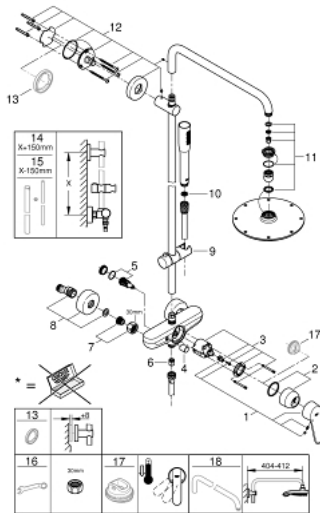

23 058 003 EUPHORIA SHOWER SYSTEM SHOWER SYSTEM WITH SINGLE LEVER FOR WALL MOUNTING

PRODUCT DESCRIPTION

- Consisting of:
- horizontal swivable 450 mm projection shower arm
- exposed single-lever shower mixer with diverter
- allows change between:
- metal head shower Rainshower Cosmopolitan 210 (28 368 000)
- Rain spray pattern
- with ball joint
- rotation angle $\pm 15^\circ$
- hand shower Euphoria Cosmopolitan Stick (27 400)
- Rain spray pattern
- adjustable height via gliding element
- Silverflex shower hose 1750 mm (28 388 000)
- **GROHE SilkMove** 46 mm ceramic cartridge
- **GROHE DreamSpray** perfect spray pattern
- **GROHE StarLight** chrome finish
- **SpeedClean** anti-limescale system
- **Inner WaterGuide** for a longer life
- **Twistfree** preventing the hose from twisting
- suitable for instantaneous heaters from 18 kW/h
- minimum flow rate 7 l/min.

23 058 003 EUPHORIA SHOWER SYSTEM SHOWER SYSTEM WITH SINGLE LEVER FOR WALL MOUNTING

SPARE PARTS, June 2017 – now

- 1: Lever (Order-nr. 46743000)
 - 2: Shield for cross handle (Order-nr. 46427000)
 - 3: Cartridge (Order-nr. 46048000)
 - 4: Diverter knob (Order-nr. 64309000)
 - 5: Diverter (Order-nr. 48178000)
 - 6: Non-return valve (Order-nr. 08565000)
 - 7: Screw joint (Order-nr. 45044000)
 - 8: S-union (Order-nr. 12662000)
 - 9: Sliding piece (Order-nr. 12140000)
 - 10: Strainer (Order-nr. 0700200M)
 - 11: Inlet valve assembly (Order-nr. 45933000)
 - 12: Outlet shower holder (Order-nr. 48279000)
 - 13: Spacer (Order-nr. 27180000)*
 - 14: Shower system pipe for retrofitting (Order-nr. 48053000)*
 - 15: Shower system pipe for retrofitting (Order-nr. 48054000)*
 - 16: Special Spanner (Order-nr. 19377000)*
 - 17: Temperature limiter (Order-nr. 46308000)*
 - 18: Shower arm for shower systems (Order-nr. 14047000)*
- * Optional accessories