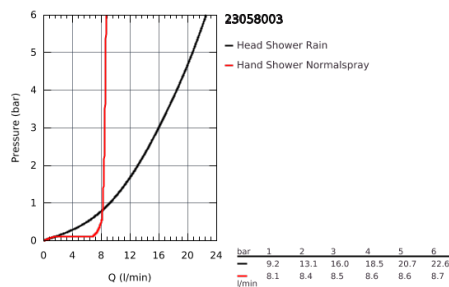

23 058 003 EUPHORIA SHOWER SYSTEM SHOWER SYSTEM WITH SINGLE LEVER FOR WALL MOUNTING

PRODUCT DESCRIPTION

- Consisting of:
- horizontal swivable 450 mm projection shower arm
- exposed single-lever shower mixer with diverter
- allows change between:
- metal head shower Rainshower Cosmopolitan 210 (28 368 000)
- Rain spray pattern
- with ball joint
- rotation angle $\pm 15^\circ$
- hand shower Euphoria Cosmopolitan Stick (27 400)
- Rain spray pattern
- adjustable height via gliding element
- Silverflex shower hose 1750 mm (28 388 000)
- **GROHE SilkMove** 46 mm ceramic cartridge
- **GROHE DreamSpray** perfect spray pattern
- **GROHE StarLight** chrome finish
- **SpeedClean** anti-limescale system
- **Inner WaterGuide** for a longer life
- **Twistfree** preventing the hose from twisting
- suitable for instantaneous heaters from 18 kW/h
- minimum flow rate 7 l/min.

23 058 003 EUPHORIA SHOWER SYSTEM SHOWER SYSTEM WITH SINGLE LEVER FOR WALL MOUNTING

SPARE PARTS, June 2017 – now

- 1: Lever (Order-nr. 46743000)
 - 2: Shield for cross handle (Order-nr. 46427000)
 - 3: Cartridge (Order-nr. 46048000)
 - 4: Diverter knob (Order-nr. 64309000)
 - 5: Diverter (Order-nr. 48178000)
 - 6: Non-return valve (Order-nr. 08565000)
 - 7: Screw joint (Order-nr. 45044000)
 - 8: S-union (Order-nr. 12662000)
 - 9: Sliding piece (Order-nr. 12140000)
 - 10: Strainer (Order-nr. 0700200M)
 - 11: Inlet valve assembly (Order-nr. 45933000)
 - 12: Outlet shower holder (Order-nr. 48279000)
 - 13: Spacer (Order-nr. 27180000)*
 - 14: Shower system pipe for retrofitting (Order-nr. 48053000)*
 - 15: Shower system pipe for retrofitting (Order-nr. 48054000)*
 - 16: Special Spanner (Order-nr. 19377000)*
 - 17: Temperature limiter (Order-nr. 46308000)*
 - 18: Shower arm for shower systems (Order-nr. 14047000)*
- * Optional accessories