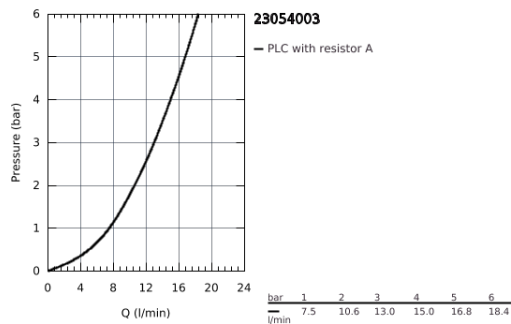

23 054 003 EURODISC COSMOPOLITAN SINGLE-LEVER BASIN MIXER 1/2" L-SIZE

PRODUCT DESCRIPTION

- monobloc installation
- metal lever
- covered lever fixing
- **GROHE SilkMove** 35 mm ceramic cartridge
- adjustable flow rate limiter
- **GROHE StarLight** chrome finish
- **GROHE Zero** isolated inner water ways - lead and nickel free within the tap
- **GROHE FastFixation Plus** installation system
- mousseur
- swivel tubular spout
- with stop restriction
- pop-up waste set 1 1/4"
- flexible connection hoses

- min. recommended pressure 0.2 bar
- optional temperature limiter (46 375 000)

23 054 003 **EURODISC COSMOPOLITAN SINGLE-LEVER BASIN MIXER 1/2"**
L-SIZE

SPARE PARTS

- 1: Lever (Order-nr. 46750000)
- 2: Cartridge (Order-nr. 46374000)
- 3: Flow restrictor (Order-nr. 64186000)
- 4: Safety ring (Order-nr. 48420000)
- 5: O-Ring Ø13,5 x Ø2,75 (Order-nr. 0128500M)
- 6: Pop-up rod (Order-nr. 46739000)
- 7: Shank mounting kit (Order-nr. 46671000)
- 8: Pop-up waste set 1 1/4" (Order-nr. 28910000)
- 8.1: Chrome bath plug (Order-nr. 07182000)
- 8.2: Eccentric rod (Order-nr. 07052000)
- 9: Socket Spanner (Order-nr. 19332000)*
- 10: Mounting wrench (Order-nr. 19017000)*
- 11: Eccentric rod (Order-nr. 07341000)*