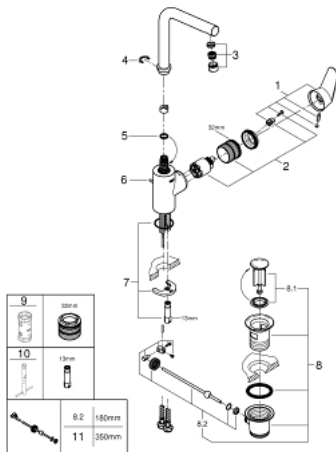

23 054 003 EURODISC COSMOPOLITAN SINGLE-LEVER BASIN MIXER 1/2" L-SIZE

PRODUCT DESCRIPTION

- monobloc installation
- metal lever
- covered lever fixing
- **GROHE SilkMove** 35 mm ceramic cartridge
- adjustable flow rate limiter
- **GROHE StarLight** chrome finish
- **GROHE Zero** isolated inner water ways - lead and nickel free within the tap
- **GROHE FastFixation Plus** installation system
- mousseur
- swivel tubular spout
- with stop restriction
- pop-up waste set 1 1/4"
- flexible connection hoses

- min. recommended pressure 0.2 bar
- optional temperature limiter (46 375 000)

23 054 003 **EURODISC COSMOPOLITAN SINGLE-LEVER BASIN MIXER 1/2"**
L-SIZE

SPARE PARTS

- 1: Lever (Order-nr. 46750000)
- 2: Cartridge (Order-nr. 46374000)
- 3: Flow restrictor (Order-nr. 64186000)
- 4: Safety ring (Order-nr. 48420000)
- 5: O-Ring Ø13,5 x Ø2,75 (Order-nr. 0128500M)
- 6: Pop-up rod (Order-nr. 46739000)
- 7: Shank mounting kit (Order-nr. 46671000)
- 8: Pop-up waste set 1 1/4" (Order-nr. 28910000)
- 8.1: Chrome bath plug (Order-nr. 07182000)
- 8.2: Eccentric rod (Order-nr. 07052000)
- 9: Socket Spanner (Order-nr. 19332000)*
- 10: Mounting wrench (Order-nr. 19017000)*
- 11: Eccentric rod (Order-nr. 07341000)*