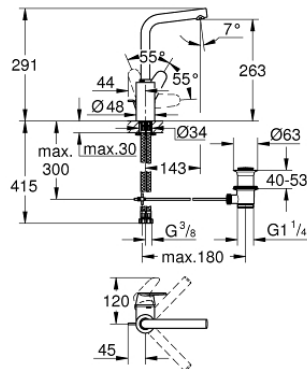

23 054 003 EURODISC COSMOPOLITAN SINGLE-LEVER BASIN MIXER 1/2" L-SIZE

PRODUCT DESCRIPTION

- monobloc installation
- metal lever
- covered lever fixing
- **GROHE SilkMove** 35 mm ceramic cartridge
- adjustable flow rate limiter
- **GROHE StarLight** chrome finish
- **GROHE Zero** isolated inner water ways - lead and nickel free within the tap
- **GROHE FastFixation Plus** installation system
- mousseur
- swivel tubular spout
- with stop restriction
- pop-up waste set 1 1/4"
- flexible connection hoses

- min. recommended pressure 0.2 bar
- optional temperature limiter (46 375 000)

23 054 003 **EURODISC COSMOPOLITAN SINGLE-LEVER BASIN MIXER 1/2"**
L-SIZE

SPARE PARTS

- 1: Lever (Order-nr. 46750000)
- 2: Cartridge (Order-nr. 46374000)
- 3: Flow restrictor (Order-nr. 64186000)
- 4: Safety ring (Order-nr. 48420000)
- 5: O-Ring Ø13,5 x Ø2,75 (Order-nr. 0128500M)
- 6: Pop-up rod (Order-nr. 46739000)
- 7: Shank mounting kit (Order-nr. 46671000)
- 8: Pop-up waste set 1 1/4" (Order-nr. 28910000)
- 8.1: Chrome bath plug (Order-nr. 07182000)
- 8.2: Eccentric rod (Order-nr. 07052000)
- 9: Socket Spanner (Order-nr. 19332000)*
- 10: Mounting wrench (Order-nr. 19017000)*
- 11: Eccentric rod (Order-nr. 07341000)*