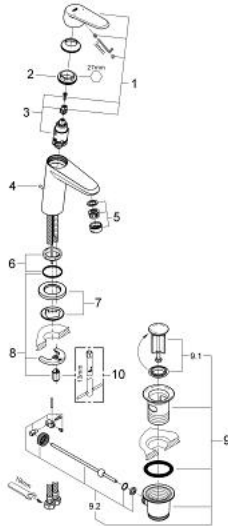

23 049 002 EURODISC COSMOPOLITAN SINGLE-LEVER BASIN MIXER S-SIZE

PRODUCT DESCRIPTION

- single hole installation
- metal lever
- **GROHE SilkMove** 28 mm ceramic cartridge
- **GROHE StarLight** chrome finish
- **GROHE FastFixation** Plus installation system with centering support
- mousseur
- pop-up waste set 1 1/4"
- flexible connection hoses

23 049 002 **EURODISC COSMOPOLITAN SINGLE-LEVER BASIN MIXER**
S-SIZE

UNITS PER PACKAGE

- 1: Lever (Order-nr. 46740000)
 - 2: Fitting ring (Order-nr. 46715000)
 - 3: Cartridge (Order-nr. 46580000)
 - 4: Pop-up rod (Order-nr. 46739000)
 - 5: Mousseur (Order-nr. 13929000)
 - 6: Center ring (Order-nr. 46719000)
 - 7: Base plate (Order-nr. 48165000)
 - 8: Shank mounting kit (Order-nr. 46645000)
 - 9: Pop-up waste set 1 1/4" (Order-nr. 28910000)
 - 9.1: Plug (Order-nr. 07182000)
 - 9.2: Eccentric rod (Order-nr. 07052000)
 - 10: Mounting wrench (Order-nr. 19017000)*
- * Optional accessories