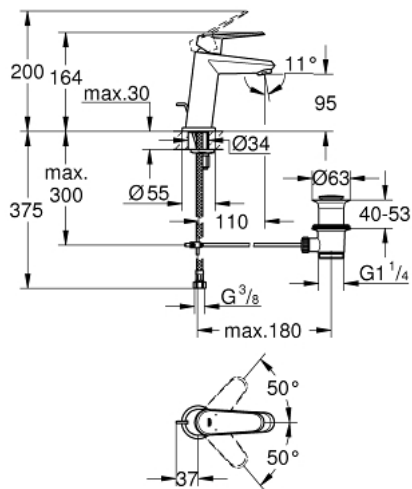

23 049 002 EURODISC COSMOPOLITAN SINGLE-LEVER BASIN MIXER S-SIZE

PRODUCT DESCRIPTION

- single hole installation
- metal lever
- **GROHE SilkMove** 28 mm ceramic cartridge
- **GROHE StarLight** chrome finish
- **GROHE FastFixation** Plus installation system with centering support
- mousseur
- pop-up waste set 1 1/4"
- flexible connection hoses

23 049 002 **EURODISC COSMOPOLITAN SINGLE-LEVER BASIN MIXER**
S-SIZE

UNITS PER PACKAGE

- 1: Lever (Order-nr. 46740000)
 - 2: Fitting ring (Order-nr. 46715000)
 - 3: Cartridge (Order-nr. 46580000)
 - 4: Pop-up rod (Order-nr. 46739000)
 - 5: Mousseur (Order-nr. 13929000)
 - 6: Center ring (Order-nr. 46719000)
 - 7: Base plate (Order-nr. 48165000)
 - 8: Shank mounting kit (Order-nr. 46645000)
 - 9: Pop-up waste set 1 1/4" (Order-nr. 28910000)
 - 9.1: Plug (Order-nr. 07182000)
 - 9.2: Eccentric rod (Order-nr. 07052000)
 - 10: Mounting wrench (Order-nr. 19017000)*
- * Optional accessories