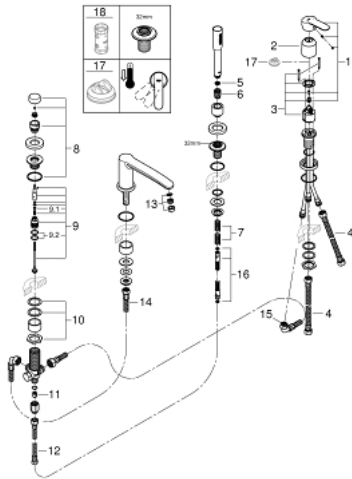

23 048 003 EUROSTYLE COSMOPOLITAN 4-HOLE SINGLE-LEVER BATH COMBINATION

PRODUCT DESCRIPTION

- GROHE SilkMove 46 mm ceramic cartridge
- GROHE StarLight chrome finish
- pre-assembled spout fixing
- single lever mixer operating element
- diverter bath/shower
- Euphoria Cosmopolitan hand shower 6.6 l/min
- metal shower hose 2000 mm
- flexible connection hoses
- connection for shower hose
- protected against backflow
- can be used with 29 037 000

23 048 003 EUROSTYLE COSMOPOLITAN 4-HOLE SINGLE-LEVER BATH COMBINATION

23 048 003 EUROSTYLE COSMOPOLITAN 4-HOLE SINGLE-LEVER BATH COMBINATION

SPARE PARTS

- 1: Lever (Order-nr. 46726000)
- 2: Shield for cross handle (Order-nr. 46727000)
- 3: Cartridge (Order-nr. 46048000)
- 4: Connecting hose (Order-nr. 07227000)
- 5: Strainer (Order-nr. 0700200M)
- 6: connector 8 x 15 mm (Order-nr. 08864000)
- 7: Compression spring (Order-nr. 00869000)
- 8: Diverter knob (Order-nr. 46721000)
- 9: Diverter (Order-nr. 45443000)
- 9.1: O-Ring Ø6 x Ø2 (Order-nr. 0128300M)
- 9.2: O-Ring (Order-nr. 0120500M)
- 10: Repl.kit f.shank fastening 3/4" (Order-nr. 45444000)
- 11: Non-return valve (Order-nr. 08565000)
- 12: Connecting hose (Order-nr. 073000000)
- 13: Flow restrictor (Order-nr. 13922000)
- 14: Connecting hose (Order-nr. 48018000)
- 15: Connecting hose (Order-nr. 48017000)
- 16: Metal hose (Order-nr. 28146000)
- 17: Temperature limiter (Order-nr. 46375000)*
- 18: Socket Spanner (Order-nr. 19332000)*