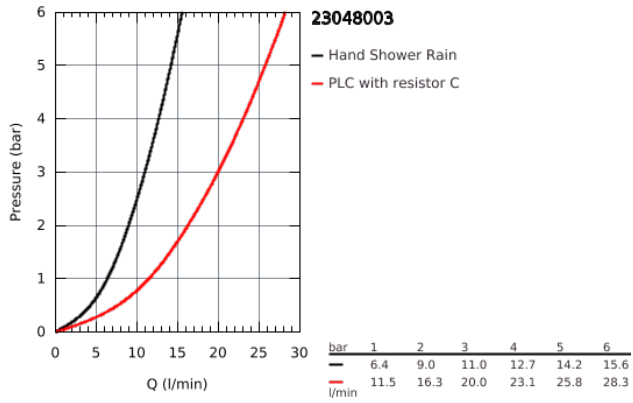

23 048 003 EUROSTYLE COSMOPOLITAN 4-HOLE SINGLE-LEVER BATH COMBINATION

PRODUCT DESCRIPTION

- GROHE SilkMove 46 mm ceramic cartridge
- GROHE StarLight chrome finish
- pre-assembled spout fixing
- single lever mixer operating element
- diverter bath/shower
- Euphoria Cosmopolitan hand shower 6.6 l/min
- metal shower hose 2000 mm
- flexible connection hoses
- connection for shower hose
- protected against backflow
- can be used with 29 037 000

23 048 003 EUROSTYLE COSMOPOLITAN 4-HOLE SINGLE-LEVER BATH COMBINATION

23 048 003 EUROSTYLE COSMOPOLITAN 4-HOLE SINGLE-LEVER BATH COMBINATION

SPARE PARTS

- 1: Lever (Order-nr. 46726000)
- 2: Shield for cross handle (Order-nr. 46727000)
- 3: Cartridge (Order-nr. 46048000)
- 4: Connecting hose (Order-nr. 07227000)
- 5: Strainer (Order-nr. 0700200M)
- 6: connector 8 x 15 mm (Order-nr. 08864000)
- 7: Compression spring (Order-nr. 00869000)
- 8: Diverter knob (Order-nr. 46721000)
- 9: Diverter (Order-nr. 45443000)
- 9.1: O-Ring Ø6 x Ø2 (Order-nr. 0128300M)
- 9.2: O-Ring (Order-nr. 0120500M)
- 10: Repl.kit f.shank fastening 3/4" (Order-nr. 45444000)
- 11: Non-return valve (Order-nr. 08565000)
- 12: Connecting hose (Order-nr. 073000000)
- 13: Flow restrictor (Order-nr. 13922000)
- 14: Connecting hose (Order-nr. 48018000)
- 15: Connecting hose (Order-nr. 48017000)
- 16: Metal hose (Order-nr. 28146000)
- 17: Temperature limiter (Order-nr. 46375000)*
- 18: Socket Spanner (Order-nr. 19332000)*