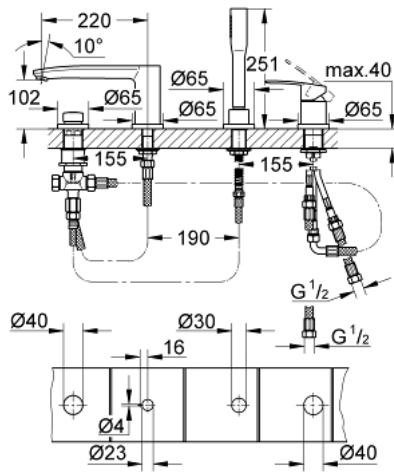

23 048 003 EUROSTYLE COSMOPOLITAN 4-HOLE SINGLE-LEVER BATH COMBINATION

PRODUCT DESCRIPTION

- GROHE SilkMove 46 mm ceramic cartridge
- GROHE StarLight chrome finish
- pre-assembled spout fixing
- single lever mixer operating element
- diverter bath/shower
- Euphoria Cosmopolitan hand shower 6.6 l/min
- metal shower hose 2000 mm
- flexible connection hoses
- connection for shower hose
- protected against backflow
- can be used with 29 037 000

23 048 003 EUROSTYLE COSMOPOLITAN 4-HOLE SINGLE-LEVER BATH COMBINATION

23 048 003 EUROSTYLE COSMOPOLITAN 4-HOLE SINGLE-LEVER BATH COMBINATION

SPARE PARTS

- 1: Lever (Order-nr. 46726000)
- 2: Shield for cross handle (Order-nr. 46727000)
- 3: Cartridge (Order-nr. 46048000)
- 4: Connecting hose (Order-nr. 07227000)
- 5: Strainer (Order-nr. 0700200M)
- 6: connector 8 x 15 mm (Order-nr. 08864000)
- 7: Compression spring (Order-nr. 00869000)
- 8: Diverter knob (Order-nr. 46721000)
- 9: Diverter (Order-nr. 45443000)
- 9.1: O-Ring Ø6 x Ø2 (Order-nr. 0128300M)
- 9.2: O-Ring (Order-nr. 0120500M)
- 10: Repl.kit f.shank fastening 3/4" (Order-nr. 45444000)
- 11: Non-return valve (Order-nr. 08565000)
- 12: Connecting hose (Order-nr. 073000000)
- 13: Flow restrictor (Order-nr. 13922000)
- 14: Connecting hose (Order-nr. 48018000)
- 15: Connecting hose (Order-nr. 48017000)
- 16: Metal hose (Order-nr. 28146000)
- 17: Temperature limiter (Order-nr. 46375000)*
- 18: Socket Spanner (Order-nr. 19332000)*