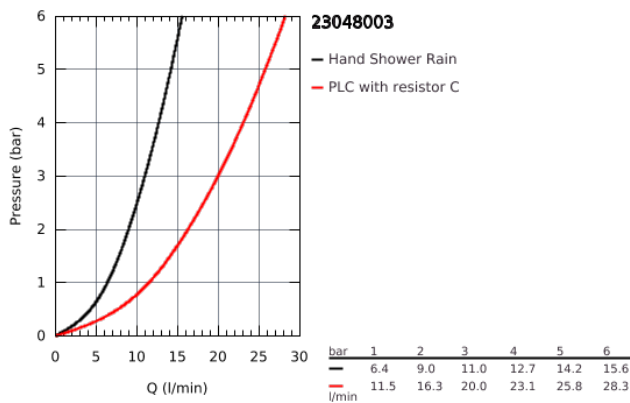

23 048 003 EUROSTYLE COSMOPOLITAN 4-HOLE SINGLE-LEVER BATH COMBINATION

PRODUCT DESCRIPTION

- GROHE SilkMove 46 mm ceramic cartridge
- GROHE StarLight chrome finish
- pre-assembled spout fixing
- single lever mixer operating element
- diverter bath/shower
- Euphoria Cosmopolitan hand shower 6.6 l/min
- metal shower hose 2000 mm
- flexible connection hoses
- connection for shower hose
- protected against backflow
- can be used with 29 037 000

23 048 003 EUROSTYLE COSMOPOLITAN 4-HOLE SINGLE-LEVER BATH COMBINATION

23 048 003 EUROSTYLE COSMOPOLITAN 4-HOLE SINGLE-LEVER BATH COMBINATION

SPARE PARTS

- 1: Lever (Order-nr. 46726000)
- 2: Shield for cross handle (Order-nr. 46727000)
- 3: Cartridge (Order-nr. 46048000)
- 4: Connecting hose (Order-nr. 07227000)
- 5: Strainer (Order-nr. 0700200M)
- 6: connector 8 x 15 mm (Order-nr. 08864000)
- 7: Compression spring (Order-nr. 00869000)
- 8: Diverter knob (Order-nr. 46721000)
- 9: Diverter (Order-nr. 45443000)
- 9.1: O-Ring Ø6 x Ø2 (Order-nr. 0128300M)
- 9.2: O-Ring (Order-nr. 0120500M)
- 10: Repl.kit f.shank fastening 3/4" (Order-nr. 45444000)
- 11: Non-return valve (Order-nr. 08565000)
- 12: Connecting hose (Order-nr. 073000000)
- 13: Flow restrictor (Order-nr. 13922000)
- 14: Connecting hose (Order-nr. 48018000)
- 15: Connecting hose (Order-nr. 48017000)
- 16: Metal hose (Order-nr. 28146000)
- 17: Temperature limiter (Order-nr. 46375000)*
- 18: Socket Spanner (Order-nr. 19332000)*