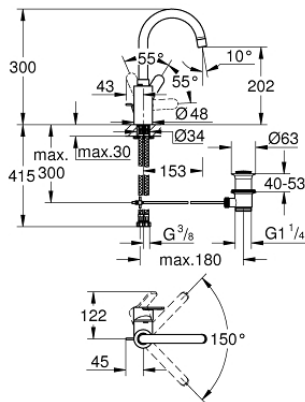

23 043 003 **EUROSTYLE COSMOPOLITAN SINGLE-LEVER BASIN MIXER 1/2"**
L-SIZE

PRODUCT DESCRIPTION

- monobloc installation
- metal lever
- covered lever fixing
- **GROHE SilkMove** 35 mm ceramic cartridge
- adjustable flow rate limiter
- **GROHE StarLight** chrome finish
- **GROHE Zero** isolated inner water ways - lead and nickel free within the tap
- **GROHE FastFixation** installation system
- mousseur
- swivel tubular spout
- with stop restriction
- pop-up waste set 1 1/4"
- flexible connection hoses
- min. recommended pressure 0.2 bar

23 043 003 EUROSTYLE COSMOPOLITAN SINGLE-LEVER BASIN MIXER 1/2" L-SIZE

SPARE PARTS

- 1: Lever (Order-nr. 46750000)
- 2: Cartridge (Order-nr. 46374000)
- 3: Flow restrictor (Order-nr. 48418000)
- 4: Safety ring (Order-nr. 48420000)
- 5: O-Ring Ø13,5 x Ø2,75 (Order-nr. 0128500M)
- 6: Pop-up rod (Order-nr. 46739000)
- 7: Shank mounting kit (Order-nr. 46671000)
- 8: Pop-up waste set 1 1/4" (Order-nr. 28910000)
- 8.1: Chrome bath plug (Order-nr. 07182000)
- 8.2: Eccentric rod (Order-nr. 07052000)
- 9: Socket Spanner (Order-nr. 19332000)*
- 10: Mounting wrench (Order-nr. 19017000)*
- 11: Eccentric rod (Order-nr. 07341000)*