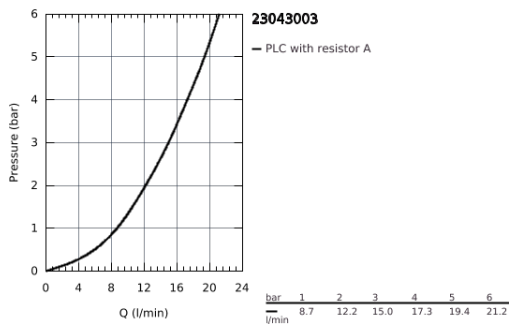

23 043 003 **EUROSTYLE COSMOPOLITAN SINGLE-LEVER BASIN MIXER 1/2"**
L-SIZE

PRODUCT DESCRIPTION

- monobloc installation
- metal lever
- covered lever fixing
- **GROHE SilkMove** 35 mm ceramic cartridge
- adjustable flow rate limiter
- **GROHE StarLight** chrome finish
- **GROHE Zero** isolated inner water ways - lead and nickel free within the tap
- **GROHE FastFixation** installation system
- mousseur
- swivel tubular spout
- with stop restriction
- pop-up waste set 1 1/4"
- flexible connection hoses
- min. recommended pressure 0.2 bar

23 043 003 EUROSTYLE COSMOPOLITAN SINGLE-LEVER BASIN MIXER 1/2" L-SIZE

SPARE PARTS

- 1: Lever (Order-nr. 46750000)
- 2: Cartridge (Order-nr. 46374000)
- 3: Flow restrictor (Order-nr. 48418000)
- 4: Safety ring (Order-nr. 48420000)
- 5: O-Ring Ø13,5 x Ø2,75 (Order-nr. 0128500M)
- 6: Pop-up rod (Order-nr. 46739000)
- 7: Shank mounting kit (Order-nr. 46671000)
- 8: Pop-up waste set 1 1/4" (Order-nr. 28910000)
- 8.1: Chrome bath plug (Order-nr. 07182000)
- 8.2: Eccentric rod (Order-nr. 07052000)
- 9: Socket Spanner (Order-nr. 19332000)*
- 10: Mounting wrench (Order-nr. 19017000)*
- 11: Eccentric rod (Order-nr. 07341000)*