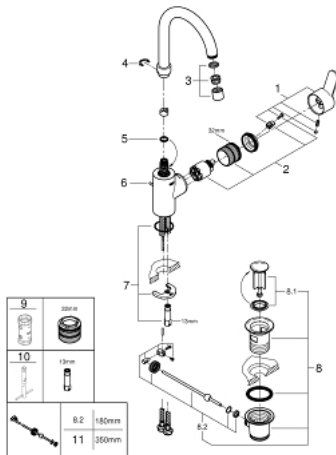

23 043 003 **EUROSTYLE COSMOPOLITAN SINGLE-LEVER BASIN MIXER 1/2"**
L-SIZE

PRODUCT DESCRIPTION

- monobloc installation
- metal lever
- covered lever fixing
- **GROHE SilkMove** 35 mm ceramic cartridge
- adjustable flow rate limiter
- **GROHE StarLight** chrome finish
- **GROHE Zero** isolated inner water ways - lead and nickel free within the tap
- **GROHE FastFixation** installation system
- mousseur
- swivel tubular spout
- with stop restriction
- pop-up waste set 1 1/4"
- flexible connection hoses
- min. recommended pressure 0.2 bar

23 043 003 EUROSTYLE COSMOPOLITAN SINGLE-LEVER BASIN MIXER 1/2" L-SIZE

SPARE PARTS

- 1: Lever (Order-nr. 46750000)
- 2: Cartridge (Order-nr. 46374000)
- 3: Flow restrictor (Order-nr. 48418000)
- 4: Safety ring (Order-nr. 48420000)
- 5: O-Ring Ø13,5 x Ø2,75 (Order-nr. 0128500M)
- 6: Pop-up rod (Order-nr. 46739000)
- 7: Shank mounting kit (Order-nr. 46671000)
- 8: Pop-up waste set 1 1/4" (Order-nr. 28910000)
- 8.1: Chrome bath plug (Order-nr. 07182000)
- 8.2: Eccentric rod (Order-nr. 07052000)
- 9: Socket Spanner (Order-nr. 19332000)*
- 10: Mounting wrench (Order-nr. 19017000)*
- 11: Eccentric rod (Order-nr. 07341000)*