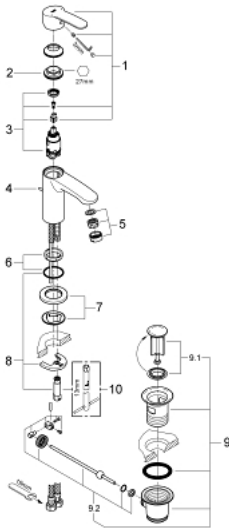

23 037 002 **EUROSTYLE COSMOPOLITAN BASIN MIXER 1/2"**
S-SIZE

PRODUCT DESCRIPTION

- monobloc installation
- metal lever
- 28 mm ceramic cartridge
with **GROHE SilkMove**
- **GROHE StarLight** chrome finish
- **GROHE FastFixation** installation system
with centering support
- mousseur
- pop-up waste set 1 1/4"

- flexible connection hoses

23 037 002 **EUROSTYLE COSMOPOLITAN BASIN MIXER 1/2"**
S-SIZE

SPARE PARTS

- 1: Lever (Order-nr. 46749000)
 - 2: retaining ring (Order-nr. 46715000)
 - 3: Cartridge (Order-nr. 46580000)
 - 4: Pop-up rod (Order-nr. 46739000)
 - 5: Flow restrictor (Order-nr. 13929000)
 - 6: Center ring (Order-nr. 46719000)
 - 7: Base plate (Order-nr. 48165000)
 - 8: Shank mounting kit (Order-nr. 46671000)
 - 9: Pop-up waste set 1 1/4\" (Order-nr. 28910000)
 - 9.1: Chrome bath plug (Order-nr. 07182000)
 - 9.2: Eccentric rod (Order-nr. 07052000)
 - 10: Mounting wrench (Order-nr. 19017000)*
- * Optional accessories