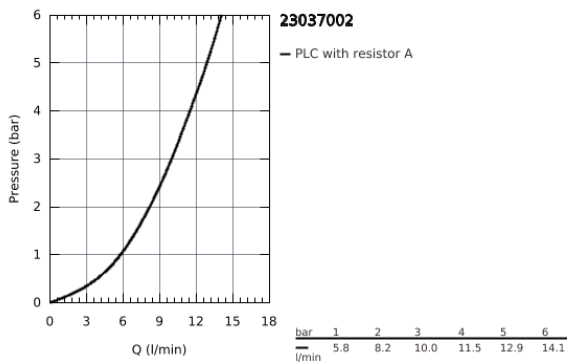

23 037 002 **EUROSTYLE COSMOPOLITAN BASIN MIXER 1/2"**
S-SIZE

PRODUCT DESCRIPTION

- monobloc installation
- metal lever
- 28 mm ceramic cartridge
with **GROHE SilkMove**
- **GROHE StarLight** chrome finish
- **GROHE FastFixation** installation system
with centering support
- mousseur
- pop-up waste set 1 1/4"

- flexible connection hoses

23 037 002 **EUROSTYLE COSMOPOLITAN BASIN MIXER 1/2"**
S-SIZE

SPARE PARTS

- 1: Lever (Order-nr. 46749000)
 - 2: retaining ring (Order-nr. 46715000)
 - 3: Cartridge (Order-nr. 46580000)
 - 4: Pop-up rod (Order-nr. 46739000)
 - 5: Flow restrictor (Order-nr. 13929000)
 - 6: Center ring (Order-nr. 46719000)
 - 7: Base plate (Order-nr. 48165000)
 - 8: Shank mounting kit (Order-nr. 46671000)
 - 9: Pop-up waste set 1 1/4\" (Order-nr. 28910000)
 - 9.1: Chrome bath plug (Order-nr. 07182000)
 - 9.2: Eccentric rod (Order-nr. 07052000)
 - 10: Mounting wrench (Order-nr. 19017000)*
- * Optional accessories