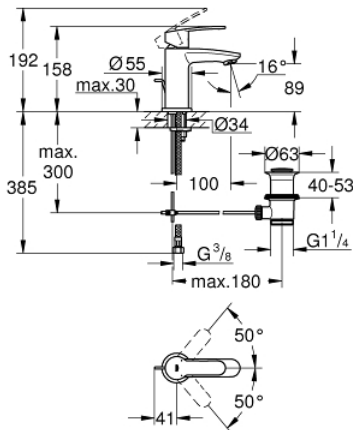

23 037 002 **EUROSTYLE COSMOPOLITAN BASIN MIXER 1/2"**
S-SIZE

PRODUCT DESCRIPTION

- monobloc installation
- metal lever
- 28 mm ceramic cartridge
with **GROHE SilkMove**
- **GROHE StarLight** chrome finish
- **GROHE FastFixation** installation system
with centering support
- mousseur
- pop-up waste set 1 1/4"

- flexible connection hoses

23 037 002 **EUROSTYLE COSMOPOLITAN BASIN MIXER 1/2"**
S-SIZE

SPARE PARTS

- 1: Lever (Order-nr. 46749000)
 - 2: retaining ring (Order-nr. 46715000)
 - 3: Cartridge (Order-nr. 46580000)
 - 4: Pop-up rod (Order-nr. 46739000)
 - 5: Flow restrictor (Order-nr. 13929000)
 - 6: Center ring (Order-nr. 46719000)
 - 7: Base plate (Order-nr. 48165000)
 - 8: Shank mounting kit (Order-nr. 46671000)
 - 9: Pop-up waste set 1 1/4\" (Order-nr. 28910000)
 - 9.1: Chrome bath plug (Order-nr. 07182000)
 - 9.2: Eccentric rod (Order-nr. 07052000)
 - 10: Mounting wrench (Order-nr. 19017000)*
- * Optional accessories