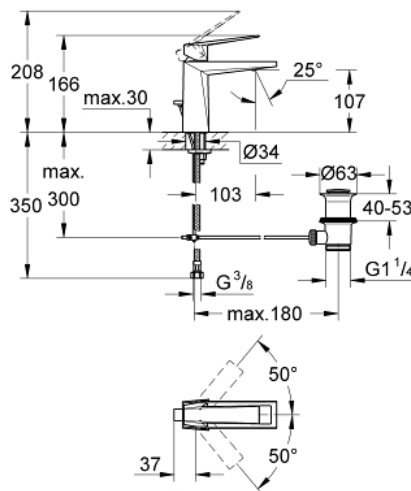

23 029 000 **ALLURE BRILLIANT SINGLE-LEVER BASIN MIXER 1/2"**
M-SIZE

PRODUCT DESCRIPTION

- single hole installation
- **GROHE SilkMove** 28 mm ceramic cartridge
- temperature limiter
- **GROHE StarLight** chrome finish
- **GROHE EcoJoy** 5.0 l/min. flow limiter
- **GROHE FastFixation** installation system
- spout with integrated mousseur
- pop-up waste set 1 1/4"
- flexible connection hoses
- recommended pressure 1.0 - 5.0 bar
- min. recommended pressure 1.0 bar

23 029 000 **ALLURE BRILLIANT SINGLE-LEVER BASIN MIXER 1/2"**
M-SIZE

SPARE PARTS

- 1: Lever (Order-nr. 46793000)
 - 2: Fitting ring (Order-nr. 46715000)
 - 3: Cartridge (Order-nr. 46580000)
 - 4: Race (Order-nr. 46794000)
 - 5: Pop-up rod (Order-nr. 46787000)
 - 6: Shank fastening assembly (Order-nr. 46249000)
 - 7: Waste set 1 1/4" (Order-nr. 28910000)
 - 7.1: Plug (Order-nr. 07182000)
 - 7.2: Eccentric rod (Order-nr. 07052000)
 - 8: Mounting wrench (Order-nr. 19017000)*
 - 9: Eccentric rod (Order-nr. 07341000)*
- * Optional accessories