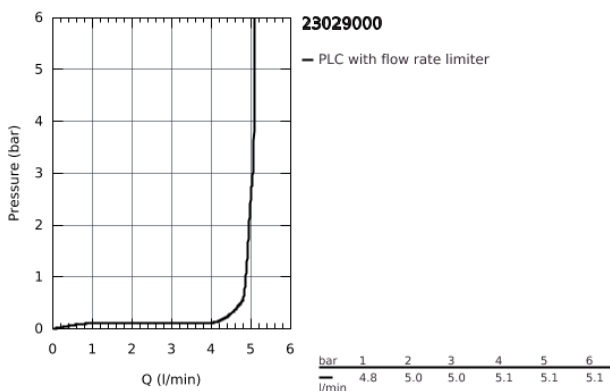

23 029 000 **ALLURE BRILLIANT SINGLE-LEVER BASIN MIXER 1/2"**
M-SIZE

PRODUCT DESCRIPTION

- single hole installation
- **GROHE SilkMove** 28 mm ceramic cartridge
- temperature limiter
- **GROHE StarLight** chrome finish
- **GROHE EcoJoy** 5.0 l/min. flow limiter
- **GROHE FastFixation** installation system
- spout with integrated mousseur
- pop-up waste set 1 1/4"
- flexible connection hoses
- recommended pressure 1.0 - 5.0 bar
- min. recommended pressure 1.0 bar

23 029 000 **ALLURE BRILLIANT SINGLE-LEVER BASIN MIXER 1/2"**
M-SIZE

SPARE PARTS

- 1: Lever (Order-nr. 46793000)
 - 2: Fitting ring (Order-nr. 46715000)
 - 3: Cartridge (Order-nr. 46580000)
 - 4: Race (Order-nr. 46794000)
 - 5: Pop-up rod (Order-nr. 46787000)
 - 6: Shank fastening assembly (Order-nr. 46249000)
 - 7: Waste set 1 1/4" (Order-nr. 28910000)
 - 7.1: Plug (Order-nr. 07182000)
 - 7.2: Eccentric rod (Order-nr. 07052000)
 - 8: Mounting wrench (Order-nr. 19017000)*
 - 9: Eccentric rod (Order-nr. 07341000)*
- * Optional accessories