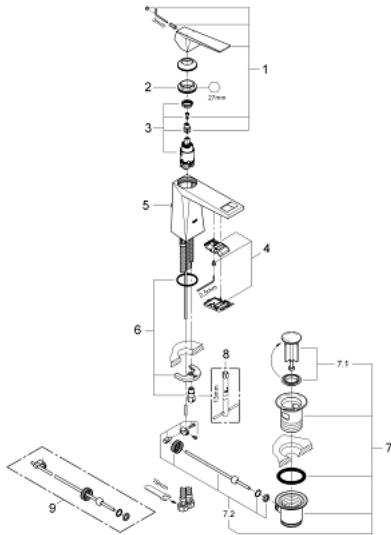

23 029 000 **ALLURE BRILLIANT SINGLE-LEVER BASIN MIXER 1/2"**
M-SIZE

PRODUCT DESCRIPTION

- single hole installation
- **GROHE SilkMove** 28 mm ceramic cartridge
- temperature limiter
- **GROHE StarLight** chrome finish
- **GROHE EcoJoy** 5.0 l/min. flow limiter
- **GROHE FastFixation** installation system
- spout with integrated mousseur
- pop-up waste set 1 1/4"
- flexible connection hoses
- recommended pressure 1.0 - 5.0 bar
- min. recommended pressure 1.0 bar

23 029 000 **ALLURE BRILLIANT SINGLE-LEVER BASIN MIXER 1/2"**
M-SIZE

SPARE PARTS

- 1: Lever (Order-nr. 46793000)
 - 2: Fitting ring (Order-nr. 46715000)
 - 3: Cartridge (Order-nr. 46580000)
 - 4: Race (Order-nr. 46794000)
 - 5: Pop-up rod (Order-nr. 46787000)
 - 6: Shank fastening assembly (Order-nr. 46249000)
 - 7: Waste set 1 1/4" (Order-nr. 28910000)
 - 7.1: Plug (Order-nr. 07182000)
 - 7.2: Eccentric rod (Order-nr. 07052000)
 - 8: Mounting wrench (Order-nr. 19017000)*
 - 9: Eccentric rod (Order-nr. 07341000)*
- * Optional accessories