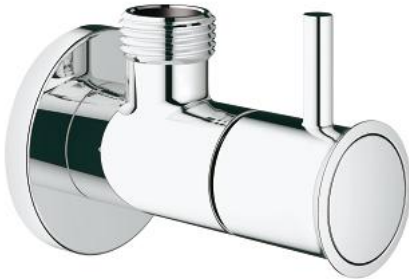

22 010 000 **BAUCLASSIC ANGLE VALVE 1/2"**

PRODUCT DESCRIPTION

- outlet thread 1/2"
- metal lever
- headpart 3/8"
- **GROHE StarLight** chrome finish