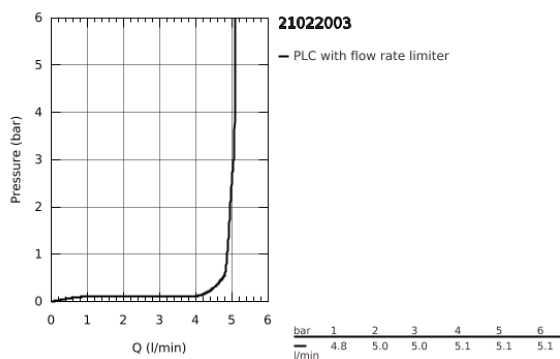

21 022 003 **GROHE ATRIO BASIN MIXER, 1/2"**
L-SIZE

PRODUCT DESCRIPTION

- ceramic headparts 1/2", 90°
- **GROHE EcoJoy** 5.7 l/min laminar mousseur
- rapid installation system
- swivel tubular spout with mousseur and stop limiter
- Push-open waste set 1 1/4"

- flexible connection hoses

- with lever handles
- Two different sets of caps included. One set with "H" and "C" marking, one set without marking.

21 022 003 **GROHE ATRIO BASIN MIXER, 1/2"**
L-SIZE

SPARE PARTS

- 1: Lever handles (Order-nr. 18027003)
- 2: Ceramic headpart, 1/2" (Order-nr. 45883000)
- 2.1: O-Ring $\varnothing 18,2 \times \varnothing 1,7$ (Order-nr. 0392400M)
- 3: O-Ring $\varnothing 13,5 \times \varnothing 2,75$ (Order-nr. 0128500M)
- 4: Safety ring (Order-nr. 4826600M)
- 5: Flow straightener (Order-nr. 48408000)
- 6: Ceramic headpart, 1/2" (Order-nr. 45882000)
- 6.1: O-Ring $\varnothing 18,2 \times \varnothing 1,7$ (Order-nr. 0392400M)
- 7: Shank fastening assembly (Order-nr. 48384000)
- 8: Waste set with push-open plug (Order-nr. 65807000)