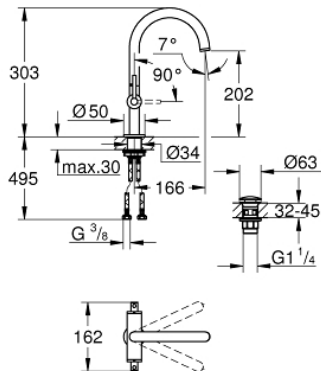

21 022 003 **GROHE ATRIO BASIN MIXER, 1/2"**
L-SIZE

PRODUCT DESCRIPTION

- ceramic headparts 1/2", 90°
- **GROHE EcoJoy** 5.7 l/min laminar mousseur
- rapid installation system
- swivel tubular spout with mousseur and stop limiter
- Push-open waste set 1 1/4"

- flexible connection hoses

- with lever handles
- Two different sets of caps included. One set with "H" and "C" marking, one set without marking.

21 022 003 **GROHE ATRIO BASIN MIXER, 1/2"**
L-SIZE

SPARE PARTS

- 1: Lever handles (Order-nr. 18027003)
- 2: Ceramic headpart, 1/2" (Order-nr. 45883000)
- 2.1: O-Ring $\varnothing 18,2 \times \varnothing 1,7$ (Order-nr. 0392400M)
- 3: O-Ring $\varnothing 13,5 \times \varnothing 2,75$ (Order-nr. 0128500M)
- 4: Safety ring (Order-nr. 4826600M)
- 5: Flow straightener (Order-nr. 48408000)
- 6: Ceramic headpart, 1/2" (Order-nr. 45882000)
- 6.1: O-Ring $\varnothing 18,2 \times \varnothing 1,7$ (Order-nr. 0392400M)
- 7: Shank fastening assembly (Order-nr. 48384000)
- 8: Waste set with push-open plug (Order-nr. 65807000)