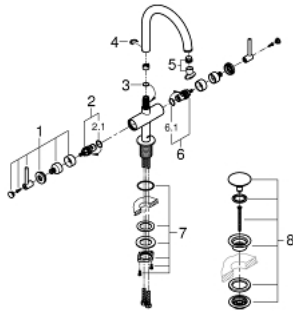

21 022 003 **GROHE ATRIO BASIN MIXER, 1/2"**
L-SIZE

PRODUCT DESCRIPTION

- ceramic headparts 1/2", 90°
- **GROHE EcoJoy** 5.7 l/min laminar mousseur
- rapid installation system
- swivel tubular spout with mousseur and stop limiter
- Push-open waste set 1 1/4"

- flexible connection hoses

- with lever handles
- Two different sets of caps included. One set with "H" and "C" marking, one set without marking.

21 022 003 **GROHE ATRIO BASIN MIXER, 1/2"**
L-SIZE

SPARE PARTS

- 1: Lever handles (Order-nr. 18027003)
- 2: Ceramic headpart, 1/2" (Order-nr. 45883000)
- 2.1: O-Ring $\varnothing 18,2 \times \varnothing 1,7$ (Order-nr. 0392400M)
- 3: O-Ring $\varnothing 13,5 \times \varnothing 2,75$ (Order-nr. 0128500M)
- 4: Safety ring (Order-nr. 4826600M)
- 5: Flow straightener (Order-nr. 48408000)
- 6: Ceramic headpart, 1/2" (Order-nr. 45882000)
- 6.1: O-Ring $\varnothing 18,2 \times \varnothing 1,7$ (Order-nr. 0392400M)
- 7: Shank fastening assembly (Order-nr. 48384000)
- 8: Waste set with push-open plug (Order-nr. 65807000)