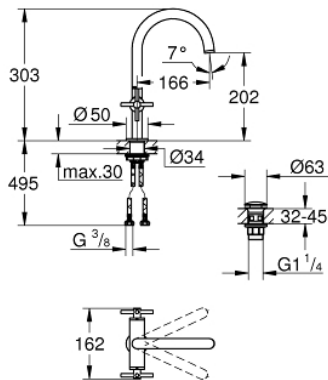

21 019 003 **GROHE ATRIO BASIN MIXER, 1/2"**  
**L-SIZE**

**PRODUCT DESCRIPTION**

- ceramic headparts 1/2", 90°
- **GROHE StarLight** chrome finish
- **GROHE EcoJoy** 5.7 l/min laminar mousseur
- rapid installation system
- swivel tubular spout with mousseur and stop limiter
- Push-open waste set 1 1/4"
- flexible connection hoses
- with cross handles
- Two different sets of caps included. One set with "H" and "C" marking, one set without marking.

21 019 003 **GROHE ATRIO BASIN MIXER, 1/2"**  
**L-SIZE**

**SPARE PARTS**

- 1: Cross handles (Order-nr. 18026003)
- 2: Ceramic headpart, 1/2" (Order-nr. 45883000)
- 2.1: O-Ring  $\varnothing 18,2 \times \varnothing 1,7$  (Order-nr. 0392400M)
- 3: O-Ring  $\varnothing 13,5 \times \varnothing 2,75$  (Order-nr. 0128500M)
- 4: Safety ring (Order-nr. 4826600M)
- 5: Flow straightener (Order-nr. 48408000)
- 6: Shank fastening assembly (Order-nr. 48384000)
- 7: Waste set with push-open plug (Order-nr. 65807000)
- 8: Ceramic headpart, 1/2" (Order-nr. 45882000)
- 8.1: O-Ring  $\varnothing 18,2 \times \varnothing 1,7$  (Order-nr. 0392400M)