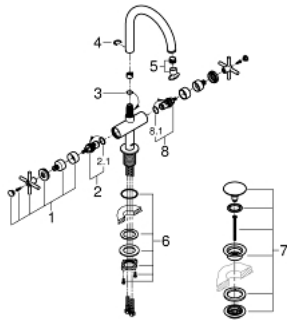

21 019 003 **GROHE ATRIO BASIN MIXER, 1/2"**  
**L-SIZE**

**PRODUCT DESCRIPTION**

- ceramic headparts 1/2", 90°
- **GROHE StarLight** chrome finish
- **GROHE EcoJoy** 5.7 l/min laminar mousseur
- rapid installation system
- swivel tubular spout with mousseur and stop limiter
- Push-open waste set 1 1/4"
- flexible connection hoses
- with cross handles
- Two different sets of caps included. One set with "H" and "C" marking, one set without marking.

21 019 003 **GROHE ATRIO BASIN MIXER, 1/2"**  
**L-SIZE**

**SPARE PARTS**

- 1: Cross handles (Order-nr. 18026003)
- 2: Ceramic headpart, 1/2" (Order-nr. 45883000)
- 2.1: O-Ring  $\varnothing 18,2 \times \varnothing 1,7$  (Order-nr. 0392400M)
- 3: O-Ring  $\varnothing 13,5 \times \varnothing 2,75$  (Order-nr. 0128500M)
- 4: Safety ring (Order-nr. 4826600M)
- 5: Flow straightener (Order-nr. 48408000)
- 6: Shank fastening assembly (Order-nr. 48384000)
- 7: Waste set with push-open plug (Order-nr. 65807000)
- 8: Ceramic headpart, 1/2" (Order-nr. 45882000)
- 8.1: O-Ring  $\varnothing 18,2 \times \varnothing 1,7$  (Order-nr. 0392400M)