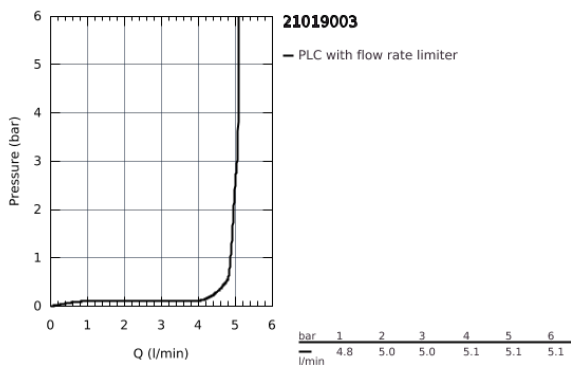

21 019 003 **GROHE ATRIO BASIN MIXER, 1/2"**  
**L-SIZE**

**PRODUCT DESCRIPTION**

- ceramic headparts 1/2", 90°
- **GROHE StarLight** chrome finish
- **GROHE EcoJoy** 5.7 l/min laminar mousseur
- rapid installation system
- swivel tubular spout with mousseur and stop limiter
- Push-open waste set 1 1/4"
- flexible connection hoses
- with cross handles
- Two different sets of caps included. One set with "H" and "C" marking, one set without marking.

21 019 003 **GROHE ATRIO BASIN MIXER, 1/2"**  
**L-SIZE**

**SPARE PARTS**

- 1: Cross handles (Order-nr. 18026003)
- 2: Ceramic headpart, 1/2" (Order-nr. 45883000)
- 2.1: O-Ring  $\varnothing 18,2 \times \varnothing 1,7$  (Order-nr. 0392400M)
- 3: O-Ring  $\varnothing 13,5 \times \varnothing 2,75$  (Order-nr. 0128500M)
- 4: Safety ring (Order-nr. 4826600M)
- 5: Flow straightener (Order-nr. 48408000)
- 6: Shank fastening assembly (Order-nr. 48384000)
- 7: Waste set with push-open plug (Order-nr. 65807000)
- 8: Ceramic headpart, 1/2" (Order-nr. 45882000)
- 8.1: O-Ring  $\varnothing 18,2 \times \varnothing 1,7$  (Order-nr. 0392400M)