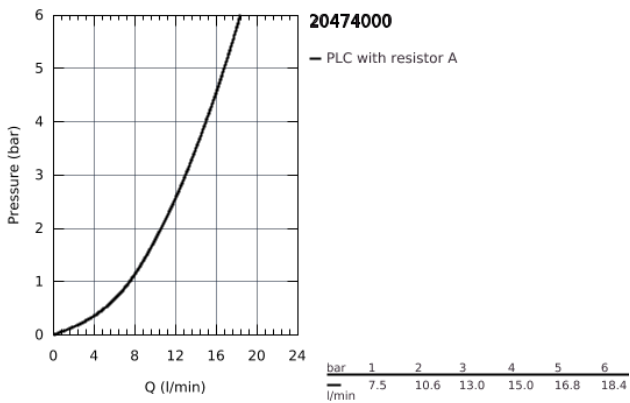

## 20 474 000 BAUEDGE 2-HOLE BASIN MIXER

### PRODUCT DESCRIPTION

- wall mounted
- Consisting of:
  - set for final installation and concealed body
  - metal lever
  - GROHE Longlife 35 mm ceramic cartridge
- **GROHE StarLight** chrome finish
- mousseur
- centre distance 110 mm
- projection 171 mm

## 20 474 000 **BAUEDGE 2-HOLE BASIN MIXER**