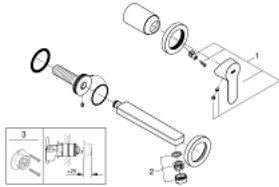

## 20 474 000 BAUEDGE 2-HOLE BASIN MIXER

### PRODUCT DESCRIPTION

- wall mounted
- Consisting of:
  - set for final installation and concealed body
  - metal lever
  - GROHE Longlife 35 mm ceramic cartridge
- **GROHE StarLight** chrome finish
- mousseur
- centre distance 110 mm
- projection 171 mm

### SPARE PARTS

1: Lever (Order-nr. 46811000)

2: Flow restrictor (Order-nr. 13929000)

3: Flush pipe extension (Order-nr. 46627000)\*

\* Optional accessories