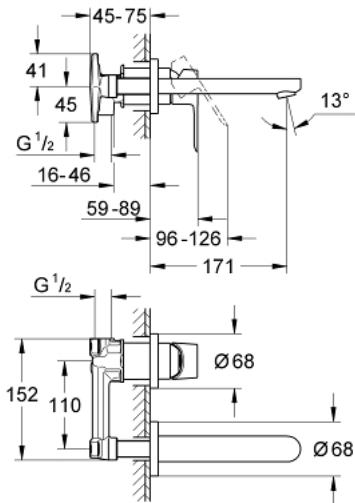

## 20 474 000 BAUEDGE 2-HOLE BASIN MIXER

### PRODUCT DESCRIPTION

- wall mounted
- Consisting of:
  - set for final installation and concealed body
  - metal lever
  - GROHE Longlife 35 mm ceramic cartridge
- **GROHE StarLight** chrome finish
- mousseur
- centre distance 110 mm
- projection 171 mm

### SPARE PARTS

1: Lever (Order-nr. 46811000)

2: Flow restrictor (Order-nr. 13929000)

3: Flush pipe extension (Order-nr. 46627000)\*

\* Optional accessories