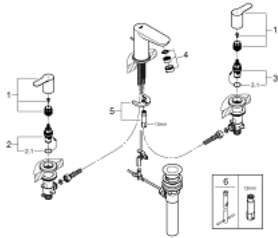

20 473 000 BAUEDGE 3-HOLE BASIN MIXER

PRODUCT DESCRIPTION

- metal lever
- ceramic headpart 1/2", 90°
- **GROHE StarLight** chrome finish
- spout with mousseur
- pop-up waste set 1"
- flexible connection hoses

20 473 000 BAUEDGE 3-HOLE BASIN MIXER

SPARE PARTS

- 1: Handle pair (Order-nr. 48322000)
- 2: Ceramic headpart, 1/2" (Order-nr. 45882000)
- 2.1: O-ring $\varnothing 18.2 \times \varnothing 1.7$ (Order-nr. 0392400M)
- 3: Ceramic headpart, 1/2" (Order-nr. 45883000)
- 3.1: O-ring $\varnothing 18.2 \times \varnothing 1.7$ (Order-nr. 0392400M)
- 4: Mousseur (Order-nr. 13929000)
- 5: Shank mounting kit (Order-nr. 46671000)
- 6: Mounting wrench (Order-nr. 19017000)*