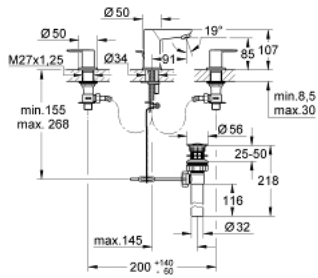

20 473 000 BAUEDGE 3-HOLE BASIN MIXER

PRODUCT DESCRIPTION

- metal lever
- ceramic headpart 1/2", 90°
- **GROHE StarLight** chrome finish
- spout with mousseur
- pop-up waste set 1"
- flexible connection hoses

20 473 000 BAUEDGE 3-HOLE BASIN MIXER

SPARE PARTS

- 1: Handle pair (Order-nr. 48322000)
- 2: Ceramic headpart, 1/2" (Order-nr. 45882000)
- 2.1: O-ring $\varnothing 18.2 \times \varnothing 1.7$ (Order-nr. 0392400M)
- 3: Ceramic headpart, 1/2" (Order-nr. 45883000)
- 3.1: O-ring $\varnothing 18.2 \times \varnothing 1.7$ (Order-nr. 0392400M)
- 4: Mousseur (Order-nr. 13929000)
- 5: Shank mounting kit (Order-nr. 46671000)
- 6: Mounting wrench (Order-nr. 19017000)*