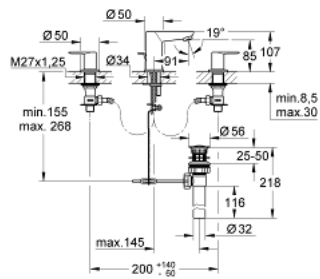

20 471 000 GROHE BAULOOP 3-HOLE BASIN MIXER

PRODUCT DESCRIPTION

- metal lever
- ceramic headparts 1/2", 90°
- **GROHE StarLight** chrome finish
- spout with mousseur
- pop-up waste set 1 1/4"
- flexible connection hoses

20 471 000 GROHE BAULOOP 3-HOLE BASIN MIXER

SPARE PARTS

- 1: Handle pair (Order-nr. 48318000)
- 2: Ceramic headpart, 1/2" (Order-nr. 45882000)
- 2.1: O-ring $\varnothing 18.2 \times \varnothing 1.7$ (Order-nr. 0392400M)
- 3: Ceramic headpart, 1/2" (Order-nr. 45883000)
- 3.1: O-ring $\varnothing 18.2 \times \varnothing 1.7$ (Order-nr. 0392400M)
- 4: Mousseur (Order-nr. 13929000)
- 5: Shank mounting kit (Order-nr. 46671000)
- 6: Mounting wrench (Order-nr. 19017000)*