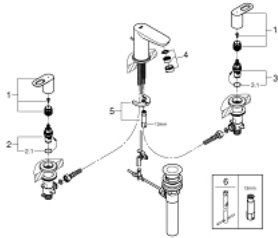

20 471 000 GROHE BAULOOP 3-HOLE BASIN MIXER

PRODUCT DESCRIPTION

- metal lever
- ceramic headparts 1/2", 90°
- **GROHE StarLight** chrome finish
- spout with mousseur
- pop-up waste set 1 1/4"
- flexible connection hoses

20 471 000 GROHE BAULOOP 3-HOLE BASIN MIXER

SPARE PARTS

- 1: Handle pair (Order-nr. 48318000)
- 2: Ceramic headpart, 1/2" (Order-nr. 45882000)
- 2.1: O-ring $\varnothing 18.2 \times \varnothing 1.7$ (Order-nr. 0392400M)
- 3: Ceramic headpart, 1/2" (Order-nr. 45883000)
- 3.1: O-ring $\varnothing 18.2 \times \varnothing 1.7$ (Order-nr. 0392400M)
- 4: Mousseur (Order-nr. 13929000)
- 5: Shank mounting kit (Order-nr. 46671000)
- 6: Mounting wrench (Order-nr. 19017000)*