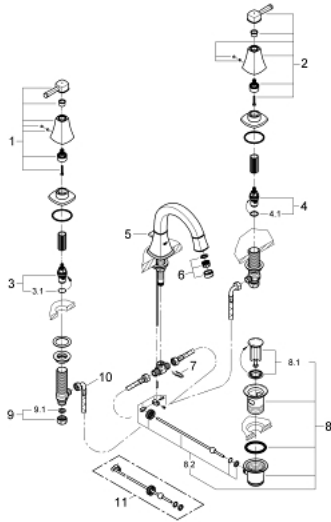

20 417 000 GRANDERA 3-HOLE BASIN MIXER S-SIZE

PRODUCT DESCRIPTION

- valves hot/cold with ceramic headparts 1/2" - 90°
- **GROHE StarLight** chrome finish
- **GROHE EcoJoy** Technology for less water and perfect flow
- GROHE AquaGuide adjustable mousseur 5.7 l/min
- pop-up waste set 1 1/4"
- pressure-proof, flexible connection hoses between spout and side valves
- minimum pressure 1,0 bar

20 417 000 **GRANDERA 3-HOLE BASIN MIXER**
S-SIZE

UNITS PER PACKAGE

- 1: Grandera handle red (Order-nr. 48198000)
 - 2: Grandera handle blue (Order-nr. 48199000)
 - 3: Ceramic headpart, 1/2" (Order-nr. 45882000)
 - 3.1: O-ring $\varnothing 18.2 \times \varnothing 1.7$ (Order-nr. 0392400M)
 - 4: Ceramic headpart, 1/2" (Order-nr. 45883000)
 - 4.1: O-ring $\varnothing 18.2 \times \varnothing 1.7$ (Order-nr. 0392400M)
 - 5: Lift rod (Order-nr. 48200000)
 - 6: Flow straightener (Order-nr. 46837000)
 - 7: Fixing clamp (Order-nr. 6554100M)
 - 8: Pop-up waste set 1 1/4" (Order-nr. 28910000)
 - 8.1: Plug (Order-nr. 07182000)
 - 8.2: Eccentric rod (Order-nr. 07052000)
 - 9: Coupling nut 1/2" x 10.5 mm (Order-nr. 1290100M)
 - 9.1: Fibre seal dia. 12x2 mm (Order-nr. 0138900M)
 - 10: Flexible connection hose (Order-nr. 45704000)
 - 11: Eccentric rod (Order-nr. 07341000)*
- * Optional accessories