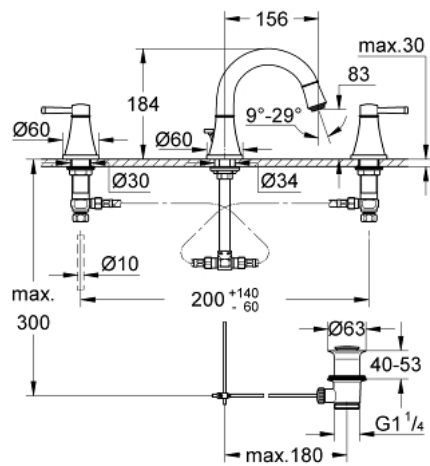

20 417 000 GRANDERA 3-HOLE BASIN MIXER S-SIZE

PRODUCT DESCRIPTION

- valves hot/cold with ceramic headparts 1/2" - 90°
- **GROHE StarLight** chrome finish
- **GROHE EcoJoy** Technology for less water and perfect flow
- GROHE AquaGuide adjustable mousseur 5.7 l/min
- pop-up waste set 1 1/4"
- pressure-proof, flexible connection hoses between spout and side valves
- minimum pressure 1,0 bar

20 417 000 **GRANDERA 3-HOLE BASIN MIXER**
S-SIZE

UNITS PER PACKAGE

- 1: Grandera handle red (Order-nr. 48198000)
 - 2: Grandera handle blue (Order-nr. 48199000)
 - 3: Ceramic headpart, 1/2" (Order-nr. 45882000)
 - 3.1: O-ring $\varnothing 18.2 \times \varnothing 1.7$ (Order-nr. 0392400M)
 - 4: Ceramic headpart, 1/2" (Order-nr. 45883000)
 - 4.1: O-ring $\varnothing 18.2 \times \varnothing 1.7$ (Order-nr. 0392400M)
 - 5: Lift rod (Order-nr. 48200000)
 - 6: Flow straightener (Order-nr. 46837000)
 - 7: Fixing clamp (Order-nr. 6554100M)
 - 8: Pop-up waste set 1 1/4" (Order-nr. 28910000)
 - 8.1: Plug (Order-nr. 07182000)
 - 8.2: Eccentric rod (Order-nr. 07052000)
 - 9: Coupling nut 1/2" x 10.5 mm (Order-nr. 1290100M)
 - 9.1: Fibre seal dia. 12x2 mm (Order-nr. 0138900M)
 - 10: Flexible connection hose (Order-nr. 45704000)
 - 11: Eccentric rod (Order-nr. 07341000)*
- * Optional accessories