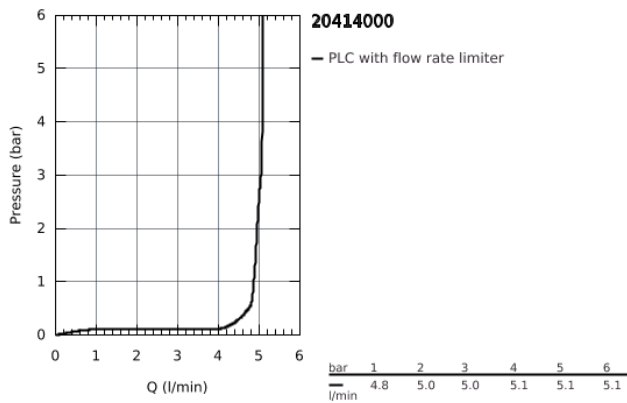

20 414 000 **GRANDERA THREE-HOLE BASIN MIXER 1/2"**  
**S-SIZE**

**PRODUCT DESCRIPTION**

- wall mounted
- set for final installation for
- 29 025 002
- **without concealed body**
- valves hot/cold
- with headparts 1/2" - 90°
- **GROHE StarLight** chrome finish
- **GROHE EcoJoy** technology for less water and perfect flow
- **GROHE AquaGuide** adjustable mousseur 5.7 l/min
- centre distance 200 mm
- projection 177 mm

20 414 000 **GRANDERA THREE-HOLE BASIN MIXER 1/2"**  
**S-SIZE**

**SPARE PARTS**

- 1: Grandera handle red (Order-nr. 48198000)
- 2: Grandera handle blue (Order-nr. 48199000)
- 3: Flow straightener (Order-nr. 46837000)
- 4: Extension (Order-nr. 45988000)