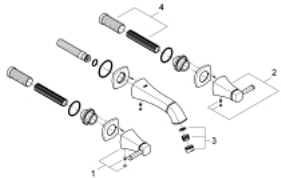

20 414 000 **GRANDERA THREE-HOLE BASIN MIXER 1/2"**  
**S-SIZE**

**PRODUCT DESCRIPTION**

- wall mounted
- set for final installation for
- 29 025 002
- **without concealed body**
- valves hot/cold
- with headparts 1/2" - 90°
- **GROHE StarLight** chrome finish
- **GROHE EcoJoy** technology for less water and perfect flow
- **GROHE AquaGuide** adjustable mousseur 5.7 l/min
- centre distance 200 mm
- projection 177 mm

20 414 000 **GRANDERA THREE-HOLE BASIN MIXER 1/2"**  
**S-SIZE**

**SPARE PARTS**

- 1: Grandera handle red (Order-nr. 48198000)
- 2: Grandera handle blue (Order-nr. 48199000)
- 3: Flow straightener (Order-nr. 46837000)
- 4: Extension (Order-nr. 45988000)