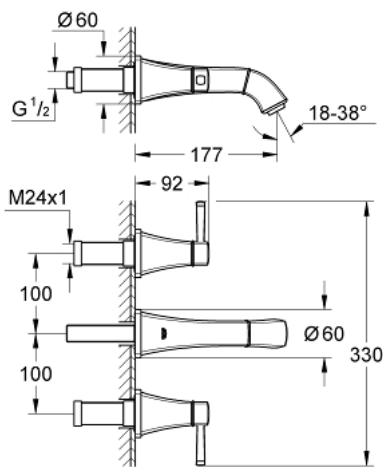

20 414 000 **GRANDERA THREE-HOLE BASIN MIXER 1/2"**  
**S-SIZE**

**PRODUCT DESCRIPTION**

- wall mounted
- set for final installation for
- 29 025 002
- **without concealed body**
- valves hot/cold
- with headparts 1/2" - 90°
- **GROHE StarLight** chrome finish
- **GROHE EcoJoy** technology for less water and perfect flow
- **GROHE AquaGuide** adjustable mousseur 5.7 l/min
- centre distance 200 mm
- projection 177 mm

20 414 000 **GRANDERA THREE-HOLE BASIN MIXER 1/2"**  
**S-SIZE**

**SPARE PARTS**

- 1: Grandera handle red (Order-nr. 48198000)
- 2: Grandera handle blue (Order-nr. 48199000)
- 3: Flow straightener (Order-nr. 46837000)
- 4: Extension (Order-nr. 45988000)