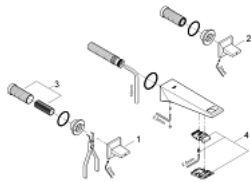

20 346 000 **ALLURE BRILLIANT THREE-HOLE BASIN MIXER 1/2"**
S-SIZE

PRODUCT DESCRIPTION

- wall mounted
- **without concealed body**
- set for final installation for
- 29 025 002
- valves hot/cold
- with headparts 1/2" - 90°
- **GROHE StarLight** chrome finish
- **GROHE EcoJoy** 5.0 l/min. flow limiter
- spout with integrated mousseur
- projection 161 mm

20 346 000 **ALLURE BRILLIANT THREE-HOLE BASIN MIXER 1/2"**
S-SIZE

SPARE PARTS

- 1: Handle (Order-nr. 48225000)
- 2: Handle (Order-nr. 48226000)
- 3: Extension (Order-nr. 45988000)
- 4: Race (Order-nr. 46794000)