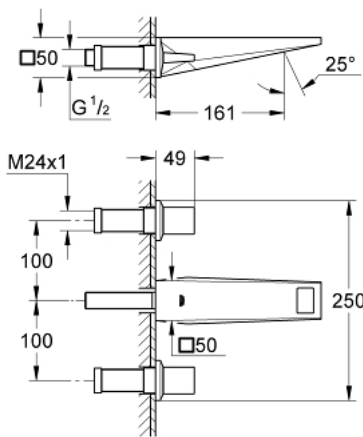

20 346 000 **ALLURE BRILLIANT THREE-HOLE BASIN MIXER 1/2"**
S-SIZE

PRODUCT DESCRIPTION

- wall mounted
- **without concealed body**
- set for final installation for
- 29 025 002
- valves hot/cold
- with headparts 1/2" - 90°
- **GROHE StarLight** chrome finish
- **GROHE EcoJoy** 5.0 l/min. flow limiter
- spout with integrated mousseur
- projection 161 mm

20 346 000 **ALLURE BRILLIANT THREE-HOLE BASIN MIXER 1/2"**
S-SIZE

SPARE PARTS

- 1: Handle (Order-nr. 48225000)
- 2: Handle (Order-nr. 48226000)
- 3: Extension (Order-nr. 45988000)
- 4: Race (Order-nr. 46794000)