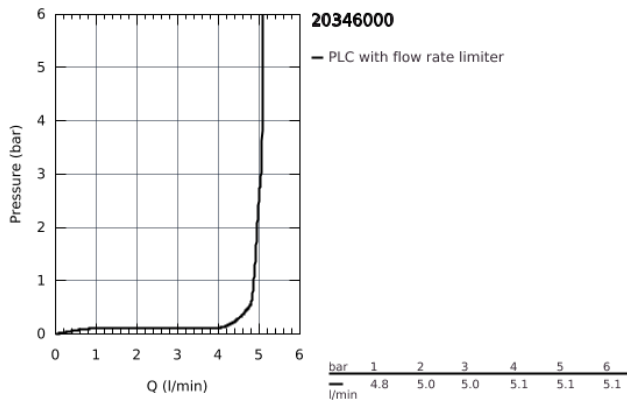

20 346 000 **ALLURE BRILLIANT THREE-HOLE BASIN MIXER 1/2"**
S-SIZE

PRODUCT DESCRIPTION

- wall mounted
- **without concealed body**
- set for final installation for
- 29 025 002
- valves hot/cold
- with headparts 1/2" - 90°
- **GROHE StarLight** chrome finish
- **GROHE EcoJoy** 5.0 l/min. flow limiter
- spout with integrated mousseur
- projection 161 mm

20 346 000 **ALLURE BRILLIANT THREE-HOLE BASIN MIXER 1/2"**
S-SIZE

SPARE PARTS

- 1: Handle (Order-nr. 48225000)
- 2: Handle (Order-nr. 48226000)
- 3: Extension (Order-nr. 45988000)
- 4: Race (Order-nr. 46794000)