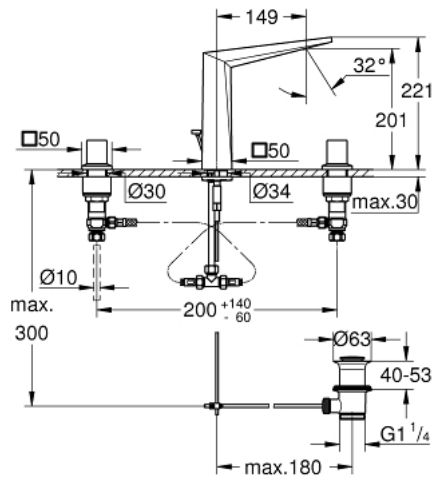

20 344 000 **ALLURE BRILLIANT THREE-HOLE BASIN MIXER 1/2"**
M-SIZE

PRODUCT DESCRIPTION

- ceramic headparts 1/2", 90°
- **GROHE StarLight** chrome finish
- **GROHE EcoJoy** 5.0 l/min. flow limiter
- spout with integrated mousseur
- pop-up waste set 1 1/4"
- pressure-proof, flexible connection hoses between spout and side valves

20 344 000 **ALLURE BRILLIANT THREE-HOLE BASIN MIXER 1/2"**
M-SIZE

SPARE PARTS

- 1: Allure Brilliant handle red (Order-nr. 48129000)
- 2: Allure Brilliant handle blue (Order-nr. 48130000)
- 3: Ceramic headpart, 1/2" (Order-nr. 45882000)
- 3.1: O-Ring $\varnothing 18,2 \times \varnothing 1,7$ (Order-nr. 0392400M)
- 4: Ceramic headpart, 1/2" (Order-nr. 45883000)
- 4.1: O-Ring $\varnothing 18,2 \times \varnothing 1,7$ (Order-nr. 0392400M)
- 5: Pop-up rod (Order-nr. 46787000)
- 6: Race (Order-nr. 46794000)
- 7: Flow limiter (Order-nr. 48160000)
- 8: Shank mounting kit (Order-nr. 46671000)
- 9: Compression union 3/8" (Order-nr. 12914000)
- 10: Pop-up waste set 1 1/4" (Order-nr. 28910000)
- 10.1: Chrome bath plug (Order-nr. 07182000)
- 10.2: Eccentric rod (Order-nr. 07052000)
- 11: Coupling nut 1/2" x 10.5 mm (Order-nr. 1290100M)
- 11.1: Fibre seal dia. $\varnothing 18,5 \times \varnothing 12 \times 2$ (Order-nr. 0138900M)
- 12: Flexible connection hose (Order-nr. 45704000)
- 13: Mounting wrench (Order-nr. 19017000)*
- 14: Eccentric rod (Order-nr. 07341000)*