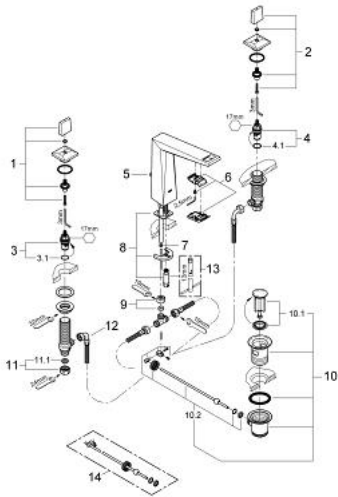

20 344 000 **ALLURE BRILLIANT THREE-HOLE BASIN MIXER 1/2"**
M-SIZE

PRODUCT DESCRIPTION

- ceramic headparts 1/2", 90°
- **GROHE StarLight** chrome finish
- **GROHE EcoJoy** 5.0 l/min. flow limiter
- spout with integrated mousseur
- pop-up waste set 1 1/4"
- pressure-proof, flexible connection hoses between spout and side valves

20 344 000 **ALLURE BRILLIANT THREE-HOLE BASIN MIXER 1/2"**
M-SIZE

SPARE PARTS

- 1: Allure Brilliant handle red (Order-nr. 48129000)
- 2: Allure Brilliant handle blue (Order-nr. 48130000)
- 3: Ceramic headpart, 1/2" (Order-nr. 45882000)
- 3.1: O-Ring $\varnothing 18,2 \times \varnothing 1,7$ (Order-nr. 0392400M)
- 4: Ceramic headpart, 1/2" (Order-nr. 45883000)
- 4.1: O-Ring $\varnothing 18,2 \times \varnothing 1,7$ (Order-nr. 0392400M)
- 5: Pop-up rod (Order-nr. 46787000)
- 6: Race (Order-nr. 46794000)
- 7: Flow limiter (Order-nr. 48160000)
- 8: Shank mounting kit (Order-nr. 46671000)
- 9: Compression union 3/8" (Order-nr. 12914000)
- 10: Pop-up waste set 1 1/4" (Order-nr. 28910000)
- 10.1: Chrome bath plug (Order-nr. 07182000)
- 10.2: Eccentric rod (Order-nr. 07052000)
- 11: Coupling nut 1/2" x 10.5 mm (Order-nr. 1290100M)
- 11.1: Fibre seal dia. $\varnothing 18,5 \times \varnothing 12 \times 2$ (Order-nr. 0138900M)
- 12: Flexible connection hose (Order-nr. 45704000)
- 13: Mounting wrench (Order-nr. 19017000)*
- 14: Eccentric rod (Order-nr. 07341000)*