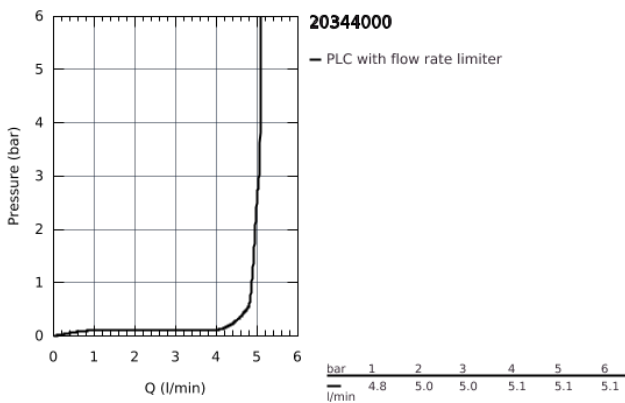

20 344 000 **ALLURE BRILLIANT THREE-HOLE BASIN MIXER 1/2"**
M-SIZE

PRODUCT DESCRIPTION

- ceramic headparts 1/2", 90°
- **GROHE StarLight** chrome finish
- **GROHE EcoJoy** 5.0 l/min. flow limiter
- spout with integrated mousseur
- pop-up waste set 1 1/4"
- pressure-proof, flexible connection hoses between spout and side valves

20 344 000 **ALLURE BRILLIANT THREE-HOLE BASIN MIXER 1/2"**
M-SIZE

SPARE PARTS

- 1: Allure Brilliant handle red (Order-nr. 48129000)
- 2: Allure Brilliant handle blue (Order-nr. 48130000)
- 3: Ceramic headpart, 1/2" (Order-nr. 45882000)
- 3.1: O-Ring $\varnothing 18,2 \times \varnothing 1,7$ (Order-nr. 0392400M)
- 4: Ceramic headpart, 1/2" (Order-nr. 45883000)
- 4.1: O-Ring $\varnothing 18,2 \times \varnothing 1,7$ (Order-nr. 0392400M)
- 5: Pop-up rod (Order-nr. 46787000)
- 6: Race (Order-nr. 46794000)
- 7: Flow limiter (Order-nr. 48160000)
- 8: Shank mounting kit (Order-nr. 46671000)
- 9: Compression union 3/8" (Order-nr. 12914000)
- 10: Pop-up waste set 1 1/4" (Order-nr. 28910000)
- 10.1: Chrome bath plug (Order-nr. 07182000)
- 10.2: Eccentric rod (Order-nr. 07052000)
- 11: Coupling nut 1/2" x 10.5 mm (Order-nr. 1290100M)
- 11.1: Fibre seal dia. $\varnothing 18,5 \times \varnothing 12 \times 2$ (Order-nr. 0138900M)
- 12: Flexible connection hose (Order-nr. 45704000)
- 13: Mounting wrench (Order-nr. 19017000)*
- 14: Eccentric rod (Order-nr. 07341000)*