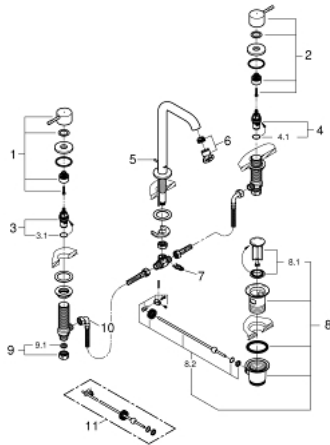

20 299 001 **ESSENCE 3-HOLE BASIN MIXER**
L-SIZE

PRODUCT DESCRIPTION

- metal lever
- ceramic headparts 1/2", 90°
- **GROHE StarLight** chrome finish
- **GROHE EcoJoy** mousseur 5.7 l/min
- **GROHE FastFixation** installation system
- **GROHE AquaGuide** adjustable mousseur
- pop-up waste set 1 1/4"
- pressure-proof, flexible connection hoses between spout and side valves
- union nut 1/2" x 10.5 mm

20 299 001 **ESSENCE 3-HOLE BASIN MIXER**
L-SIZE

SPARE PARTS

- 1: Handle (Order-nr. 48272000)
 - 2: Handle (Order-nr. 48273000)
 - 3: Ceramic headpart, 1/2" (Order-nr. 45882000)
 - 3.1: O-Ring Ø18,2 x Ø1,7 (Order-nr. 0392400M)
 - 4: Ceramic headpart, 1/2" (Order-nr. 45883000)
 - 4.1: O-Ring Ø18,2 x Ø1,7 (Order-nr. 0392400M)
 - 5: Pop-up rod (Order-nr. 65196000)
 - 6: Flow restrictor (Order-nr. 48270000)
 - 7: Fixing clamp (Order-nr. 6554100M)
 - 8: Pop-up waste set 1 1/4" (Order-nr. 28910000)
 - 8.1: Chrome bath plug (Order-nr. 07182000)
 - 8.2: Eccentric rod (Order-nr. 07052000)
 - 9: Coupling nut 1/2" x 10.5 mm (Order-nr. 1290100M)
 - 9.1: Fibre seal dia. Ø 18,5 x Ø 12 x 2 (Order-nr. 0138900M)
 - 10: Flexible connection hose (Order-nr. 45704000)
 - 11: Eccentric rod (Order-nr. 07341000)*
- * Optional accessories