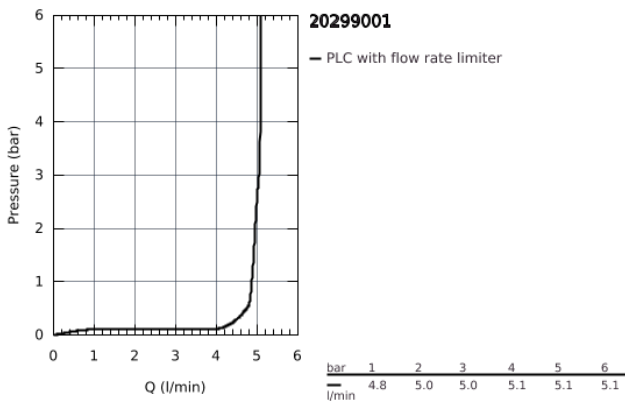

20 299 001 **ESSENCE 3-HOLE BASIN MIXER**
L-SIZE

PRODUCT DESCRIPTION

- metal lever
- ceramic headparts 1/2", 90°
- **GROHE StarLight** chrome finish
- **GROHE EcoJoy** mousseur 5.7 l/min
- **GROHE FastFixation** installation system
- **GROHE AquaGuide** adjustable mousseur
- pop-up waste set 1 1/4"
- pressure-proof, flexible connection hoses between spout and side valves
- union nut 1/2" x 10.5 mm

20 299 001 **ESSENCE 3-HOLE BASIN MIXER**
L-SIZE

SPARE PARTS

- 1: Handle (Order-nr. 48272000)
 - 2: Handle (Order-nr. 48273000)
 - 3: Ceramic headpart, 1/2" (Order-nr. 45882000)
 - 3.1: O-Ring Ø18,2 x Ø1,7 (Order-nr. 0392400M)
 - 4: Ceramic headpart, 1/2" (Order-nr. 45883000)
 - 4.1: O-Ring Ø18,2 x Ø1,7 (Order-nr. 0392400M)
 - 5: Pop-up rod (Order-nr. 65196000)
 - 6: Flow restrictor (Order-nr. 48270000)
 - 7: Fixing clamp (Order-nr. 6554100M)
 - 8: Pop-up waste set 1 1/4" (Order-nr. 28910000)
 - 8.1: Chrome bath plug (Order-nr. 07182000)
 - 8.2: Eccentric rod (Order-nr. 07052000)
 - 9: Coupling nut 1/2" x 10.5 mm (Order-nr. 1290100M)
 - 9.1: Fibre seal dia. Ø 18,5 x Ø 12 x 2 (Order-nr. 0138900M)
 - 10: Flexible connection hose (Order-nr. 45704000)
 - 11: Eccentric rod (Order-nr. 07341000)*
- * Optional accessories