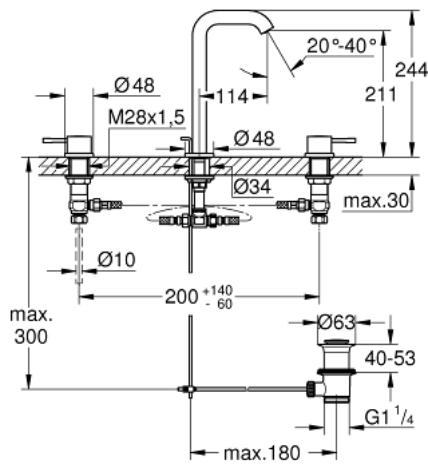

20 299 001 **ESSENCE 3-HOLE BASIN MIXER**
L-SIZE

PRODUCT DESCRIPTION

- metal lever
- ceramic headparts 1/2", 90°
- **GROHE StarLight** chrome finish
- **GROHE EcoJoy** mousseur 5.7 l/min
- **GROHE FastFixation** installation system
- **GROHE AquaGuide** adjustable mousseur
- pop-up waste set 1 1/4"
- pressure-proof, flexible connection hoses between spout and side valves
- union nut 1/2" x 10.5 mm

20 299 001 **ESSENCE 3-HOLE BASIN MIXER**
L-SIZE

SPARE PARTS

- 1: Handle (Order-nr. 48272000)
 - 2: Handle (Order-nr. 48273000)
 - 3: Ceramic headpart, 1/2" (Order-nr. 45882000)
 - 3.1: O-Ring Ø18,2 x Ø1,7 (Order-nr. 0392400M)
 - 4: Ceramic headpart, 1/2" (Order-nr. 45883000)
 - 4.1: O-Ring Ø18,2 x Ø1,7 (Order-nr. 0392400M)
 - 5: Pop-up rod (Order-nr. 65196000)
 - 6: Flow restrictor (Order-nr. 48270000)
 - 7: Fixing clamp (Order-nr. 6554100M)
 - 8: Pop-up waste set 1 1/4" (Order-nr. 28910000)
 - 8.1: Chrome bath plug (Order-nr. 07182000)
 - 8.2: Eccentric rod (Order-nr. 07052000)
 - 9: Coupling nut 1/2" x 10.5 mm (Order-nr. 1290100M)
 - 9.1: Fibre seal dia. Ø 18,5 x Ø 12 x 2 (Order-nr. 0138900M)
 - 10: Flexible connection hose (Order-nr. 45704000)
 - 11: Eccentric rod (Order-nr. 07341000)*
- * Optional accessories