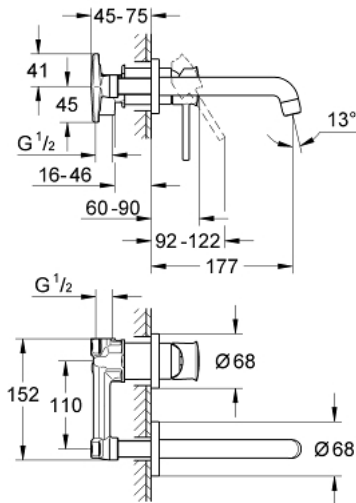

20 292 000 BAUCLASSIC TWO-HOLE BASIN MIXER

PRODUCT DESCRIPTION

- wall mounted
- consisting of:
 - set for final installation and concealed body
 - metal lever
 - **GROHE Longlife** 35 mm ceramic cartridge
 - **GROHE StarLight** chrome finish
 - mousseur
 - center distance 110 mm
 - projection 177 mm

20 292 000 BAUCLASSIC TWO-HOLE BASIN MIXER

SPARE PARTS

1: lever (Order-nr. 46813000)

2: Mousseur (Order-nr. 13928000)

3: Extension (Order-nr. 46627000)*

* Optional accessories