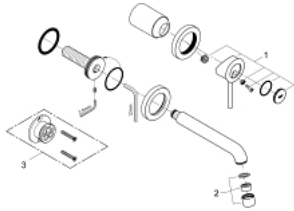

20 292 000 BAUCLASSIC TWO-HOLE BASIN MIXER

PRODUCT DESCRIPTION

- wall mounted
- consisting of:
 - set for final installation and concealed body
 - metal lever
 - **GROHE Longlife** 35 mm ceramic cartridge
 - **GROHE StarLight** chrome finish
 - mousseur
 - center distance 110 mm
 - projection 177 mm

20 292 000 BAUCLASSIC TWO-HOLE BASIN MIXER

SPARE PARTS

1: lever (Order-nr. 46813000)

2: Mousseur (Order-nr. 13928000)

3: Extension (Order-nr. 46627000)*

* Optional accessories