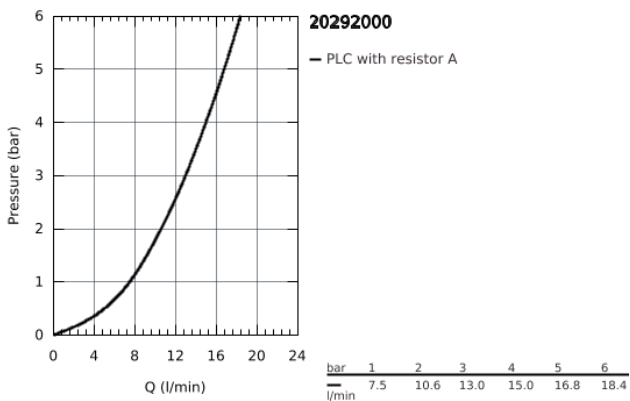

20 292 000 BAUCLASSIC TWO-HOLE BASIN MIXER

PRODUCT DESCRIPTION

- wall mounted
- consisting of:
 - set for final installation and concealed body
 - metal lever
 - **GROHE Longlife** 35 mm ceramic cartridge
 - **GROHE StarLight** chrome finish
 - mousseur
 - center distance 110 mm
 - projection 177 mm

20 292 000 BAUCLASSIC TWO-HOLE BASIN MIXER

SPARE PARTS

1: lever (Order-nr. 46813000)

2: Mousseur (Order-nr. 13928000)

3: Extension (Order-nr. 46627000)*

* Optional accessories