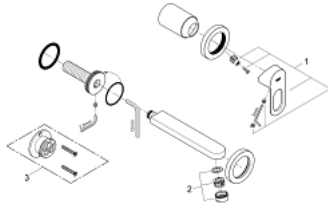

20 289 000 GROHE BAULOOP TWO-HOLE BASIN MIXER

PRODUCT DESCRIPTION

- wall mounted
- consisting of:
 - set for final installation and concealed body
 - metal lever
 - **GROHE Longlife** 35 mm ceramic cartridge
 - **GROHE StarLight** chrome finish
 - mousseur
 - center distance 110 mm
 - projection 171 mm

20 289 000 **GROHE BAULOOP TWO-HOLE BASIN MIXER**

SPARE PARTS

1: lever (Order-nr. 46778000)

2: Mousseur (Order-nr. 13929000)

3: Extension (Order-nr. 46627000)*

* Optional accessories