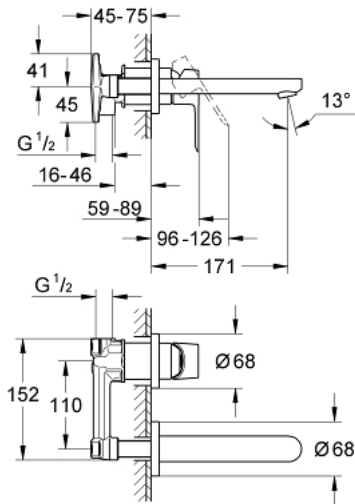

20 289 000 GROHE BAULOOP TWO-HOLE BASIN MIXER

PRODUCT DESCRIPTION

- wall mounted
- consisting of:
 - set for final installation and concealed body
 - metal lever
 - **GROHE Longlife** 35 mm ceramic cartridge
 - **GROHE StarLight** chrome finish
 - mousseur
 - center distance 110 mm
 - projection 171 mm

20 289 000 **GROHE BAULOOP TWO-HOLE BASIN MIXER**

SPARE PARTS

1: lever (Order-nr. 46778000)

2: Mousseur (Order-nr. 13929000)

3: Extension (Order-nr. 46627000)*

* Optional accessories