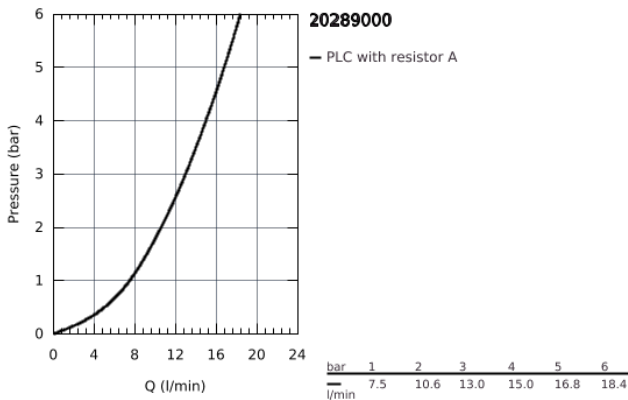

20 289 000 GROHE BAULOOP TWO-HOLE BASIN MIXER

PRODUCT DESCRIPTION

- wall mounted
- consisting of:
 - set for final installation and concealed body
 - metal lever
 - **GROHE Longlife** 35 mm ceramic cartridge
 - **GROHE StarLight** chrome finish
 - mousseur
 - center distance 110 mm
 - projection 171 mm

20 289 000 **GROHE BAULOOP TWO-HOLE BASIN MIXER**

SPARE PARTS

1: lever (Order-nr. 46778000)

2: Mousseur (Order-nr. 13929000)

3: Extension (Order-nr. 46627000)*

* Optional accessories