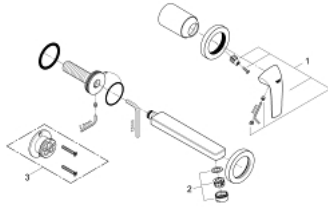

20 288 000 BAUCURVE TWO-HOLE BASIN MIXER

PRODUCT DESCRIPTION

- wall mounted
- consisting of:
 - set for final installation and concealed body
 - metal lever
 - **GROHE Longlife** 35 mm ceramic cartridge
 - **GROHE StarLight** chrome finish
 - mousseur
 - center distance 110 mm
 - projection 166 mm

20 288 000 BAUCURVE TWO-HOLE BASIN MIXER

SPARE PARTS

1: lever (Order-nr. 46776000)

2: Mousseur (Order-nr. 13929000)

3: Extension (Order-nr. 46627000)*

* Optional accessories