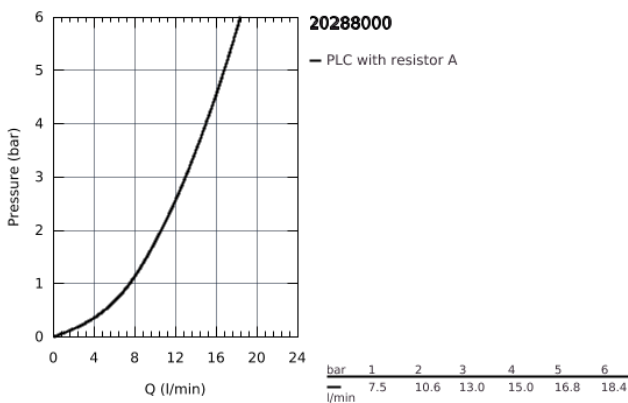

20 288 000 BAUCURVE TWO-HOLE BASIN MIXER

PRODUCT DESCRIPTION

- wall mounted
- consisting of:
 - set for final installation and concealed body
 - metal lever
 - **GROHE Longlife** 35 mm ceramic cartridge
 - **GROHE StarLight** chrome finish
 - mousseur
 - center distance 110 mm
 - projection 166 mm

20 288 000 BAUCURVE TWO-HOLE BASIN MIXER

SPARE PARTS

1: lever (Order-nr. 46776000)

2: Mousseur (Order-nr. 13929000)

3: Extension (Order-nr. 46627000)*

* Optional accessories