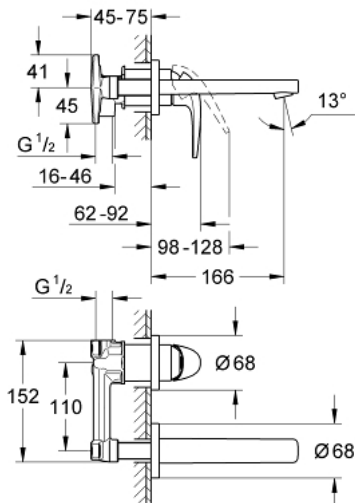

20 288 000 BAUCURVE TWO-HOLE BASIN MIXER

PRODUCT DESCRIPTION

- wall mounted
- consisting of:
 - set for final installation and concealed body
 - metal lever
 - **GROHE Longlife** 35 mm ceramic cartridge
 - **GROHE StarLight** chrome finish
 - mousseur
 - center distance 110 mm
 - projection 166 mm

20 288 000 BAUCURVE TWO-HOLE BASIN MIXER

SPARE PARTS

1: lever (Order-nr. 46776000)

2: Mousseur (Order-nr. 13929000)

3: Extension (Order-nr. 46627000)*

* Optional accessories