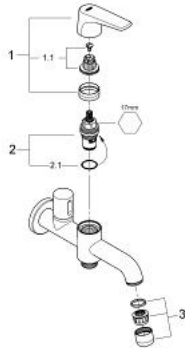

20 280 000 **BAUFLOW BIBTAP 2 IN 1 1/2"**

PRODUCT DESCRIPTION

- wall mounted
- metal lever for spout activation
- ceramic headpart 1/2", 90°
- knob handle for outlet activation
- shower outlet 1/2"
- **GROHE StarLight** chrome finish
- mousseur

20 280 000 BAUFLOW BIBTAP 2 IN 1 1/2"

SPARE PARTS

- 1: Handle (Order-nr. 48119000)
- 1.1: Replacement handle connection kit (Order-nr. 45186000)
- 2: Ceramic headpart, 1/2" (Order-nr. 45882000)
- 2.1: O-ring $\varnothing 18.2 \times \varnothing 1.7$ (Order-nr. 0392400M)
- 3: Mousseur (Order-nr. 13928000)