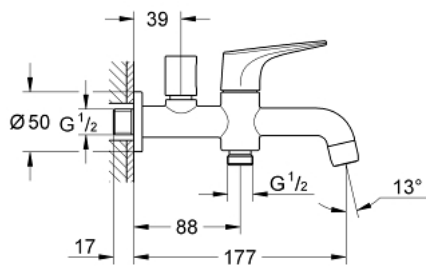

20 280 000 **BAUFLOW BIBTAP 2 IN 1 1/2"**

PRODUCT DESCRIPTION

- wall mounted
- metal lever for spout activation
- ceramic headpart 1/2", 90°
- knob handle for outlet activation
- shower outlet 1/2"
- **GROHE StarLight** chrome finish
- mousseur

20 280 000 BAUFLOW BIBTAP 2 IN 1 1/2"

SPARE PARTS

- 1: Handle (Order-nr. 48119000)
- 1.1: Replacement handle connection kit (Order-nr. 45186000)
- 2: Ceramic headpart, 1/2" (Order-nr. 45882000)
- 2.1: O-ring $\varnothing 18.2 \times \varnothing 1.7$ (Order-nr. 0392400M)
- 3: Mousseur (Order-nr. 13928000)