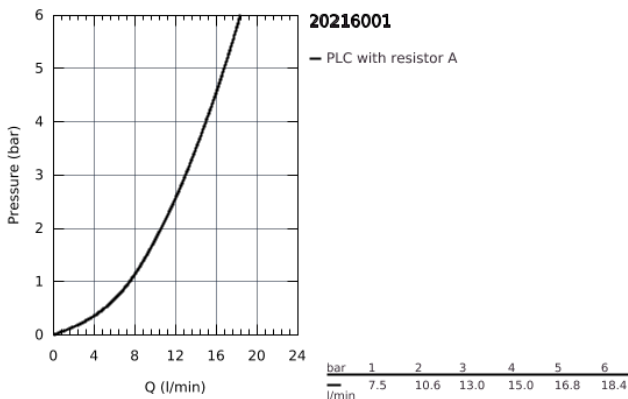

20 216 001 **CONCETTO THREE-HOLE BASIN MIXER 1/2"**
L-SIZE

PRODUCT DESCRIPTION

- ceramic headpart
- **GROHE StarLight** chrome finish
- **GROHE FastFixation** installation system with centering support
- spout with mousseur
- pop-up waste set 1 1/4"
- pressure-proof, flexible connection hoses
- pressure-proof, flexible connection hoses between middle-body and side valves

20 216 001 **CONCETTO THREE-HOLE BASIN MIXER 1/2"**
L-SIZE

SPARE PARTS

- 1: Handle pair (Order-nr. 48310000)
 - 2: Ceramic headpart, 1/2" (Order-nr. 45882000)
 - 2.1: O-Ring Ø18,2 x Ø1,7 (Order-nr. 0392400M)
 - 3: Ceramic headpart, 1/2" (Order-nr. 45883000)
 - 3.1: O-Ring Ø18,2 x Ø1,7 (Order-nr. 0392400M)
 - 4: Coupling nut 1/2" x 10.5 mm (Order-nr. 1290100M)
 - 4.1: Fibre seal dia. Ø 18,5 x Ø 12 x 2 (Order-nr. 0138900M)
 - 5: Flow restrictor (Order-nr. 06574000)
 - 6: Pop-up rod (Order-nr. 65196000)
 - 7: Fixing clamp (Order-nr. 6554100M)
 - 8: Pop-up waste set 1 1/4" (Order-nr. 28910000)
 - 8.1: Chrome bath plug (Order-nr. 07182000)
 - 8.2: Eccentric rod (Order-nr. 07052000)
 - 9: Flexible connection hose (Order-nr. 45704000)
 - 10: Coupling nut 1/2" x 14.5 mm (Order-nr. 1290200M)*
 - 11: Eccentric rod (Order-nr. 07341000)*
- * Optional accessories