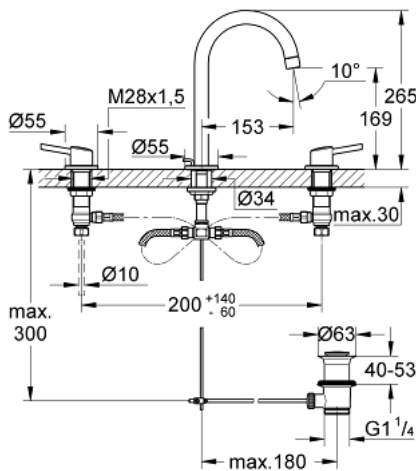

20 216 001 **CONCETTO THREE-HOLE BASIN MIXER 1/2"**
L-SIZE

PRODUCT DESCRIPTION

- ceramic headpart
- **GROHE StarLight** chrome finish
- **GROHE FastFixation** installation system with centering support
- spout with mousseur
- pop-up waste set 1 1/4"
- pressure-proof, flexible connection hoses
- pressure-proof, flexible connection hoses between middle-body and side valves

20 216 001 **CONCETTO THREE-HOLE BASIN MIXER 1/2"**
L-SIZE

SPARE PARTS

- 1: Handle pair (Order-nr. 48310000)
 - 2: Ceramic headpart, 1/2" (Order-nr. 45882000)
 - 2.1: O-Ring Ø18,2 x Ø1,7 (Order-nr. 0392400M)
 - 3: Ceramic headpart, 1/2" (Order-nr. 45883000)
 - 3.1: O-Ring Ø18,2 x Ø1,7 (Order-nr. 0392400M)
 - 4: Coupling nut 1/2" x 10.5 mm (Order-nr. 1290100M)
 - 4.1: Fibre seal dia. Ø 18,5 x Ø 12 x 2 (Order-nr. 0138900M)
 - 5: Flow restrictor (Order-nr. 06574000)
 - 6: Pop-up rod (Order-nr. 65196000)
 - 7: Fixing clamp (Order-nr. 6554100M)
 - 8: Pop-up waste set 1 1/4" (Order-nr. 28910000)
 - 8.1: Chrome bath plug (Order-nr. 07182000)
 - 8.2: Eccentric rod (Order-nr. 07052000)
 - 9: Flexible connection hose (Order-nr. 45704000)
 - 10: Coupling nut 1/2" x 14.5 mm (Order-nr. 1290200M)*
 - 11: Eccentric rod (Order-nr. 07341000)*
- * Optional accessories