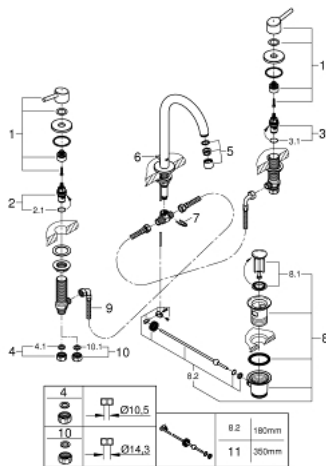

20 216 001 **CONCETTO THREE-HOLE BASIN MIXER 1/2"**
L-SIZE

PRODUCT DESCRIPTION

- ceramic headpart
- **GROHE StarLight** chrome finish
- **GROHE FastFixation** installation system with centering support
- spout with mousseur
- pop-up waste set 1 1/4"
- pressure-proof, flexible connection hoses
- pressure-proof, flexible connection hoses between middle-body and side valves

20 216 001 **CONCETTO THREE-HOLE BASIN MIXER 1/2"**
L-SIZE

SPARE PARTS

- 1: Handle pair (Order-nr. 48310000)
 - 2: Ceramic headpart, 1/2" (Order-nr. 45882000)
 - 2.1: O-Ring Ø18,2 x Ø1,7 (Order-nr. 0392400M)
 - 3: Ceramic headpart, 1/2" (Order-nr. 45883000)
 - 3.1: O-Ring Ø18,2 x Ø1,7 (Order-nr. 0392400M)
 - 4: Coupling nut 1/2" x 10.5 mm (Order-nr. 1290100M)
 - 4.1: Fibre seal dia. Ø 18,5 x Ø 12 x 2 (Order-nr. 0138900M)
 - 5: Flow restrictor (Order-nr. 06574000)
 - 6: Pop-up rod (Order-nr. 65196000)
 - 7: Fixing clamp (Order-nr. 6554100M)
 - 8: Pop-up waste set 1 1/4" (Order-nr. 28910000)
 - 8.1: Chrome bath plug (Order-nr. 07182000)
 - 8.2: Eccentric rod (Order-nr. 07052000)
 - 9: Flexible connection hose (Order-nr. 45704000)
 - 10: Coupling nut 1/2" x 14.5 mm (Order-nr. 1290200M)*
 - 11: Eccentric rod (Order-nr. 07341000)*
- * Optional accessories